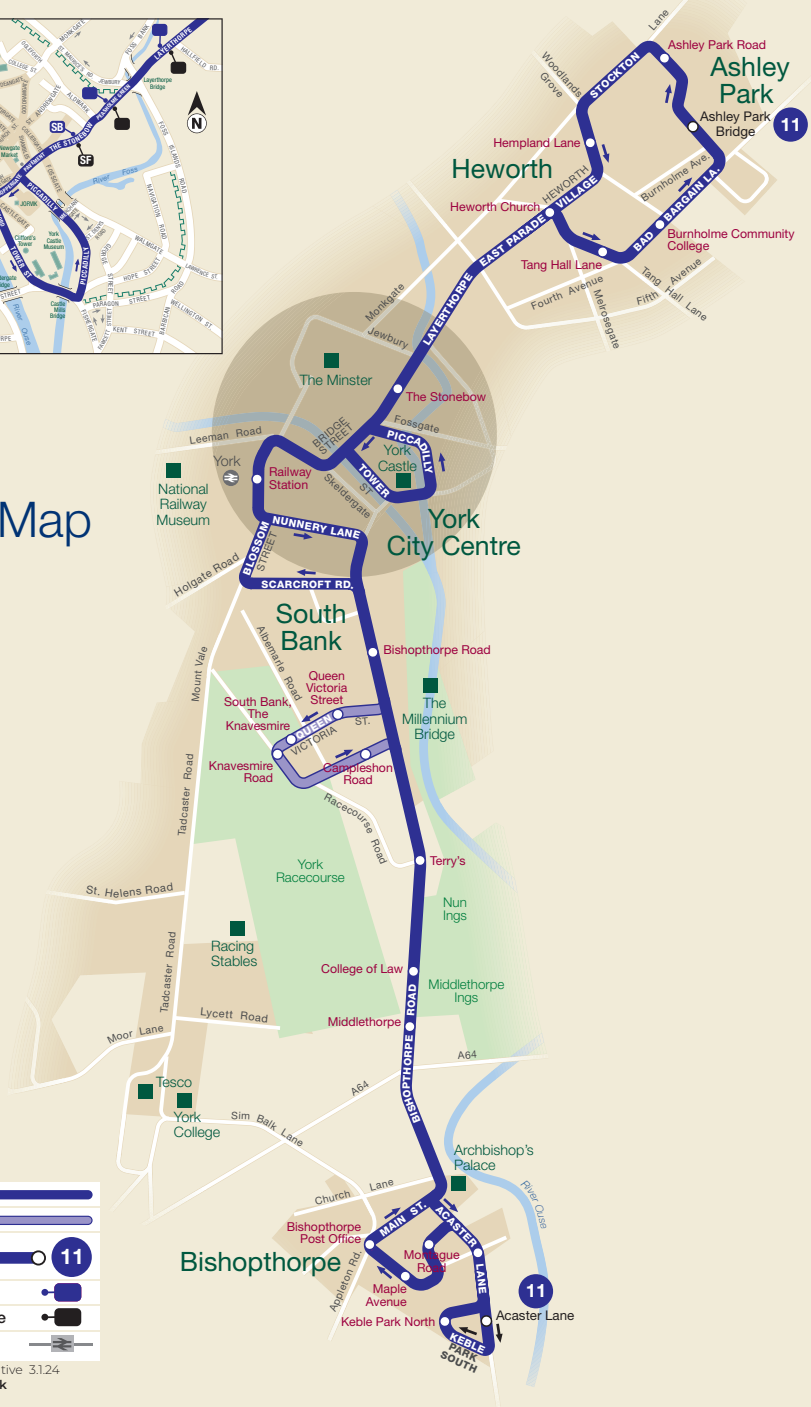

11 Route Map

Route of service 11	
Evening journeys only	
Terminus point	
Bus stops served to Ashley Park	
Bus stops served to Bishopthorpe	
Railway line and station	