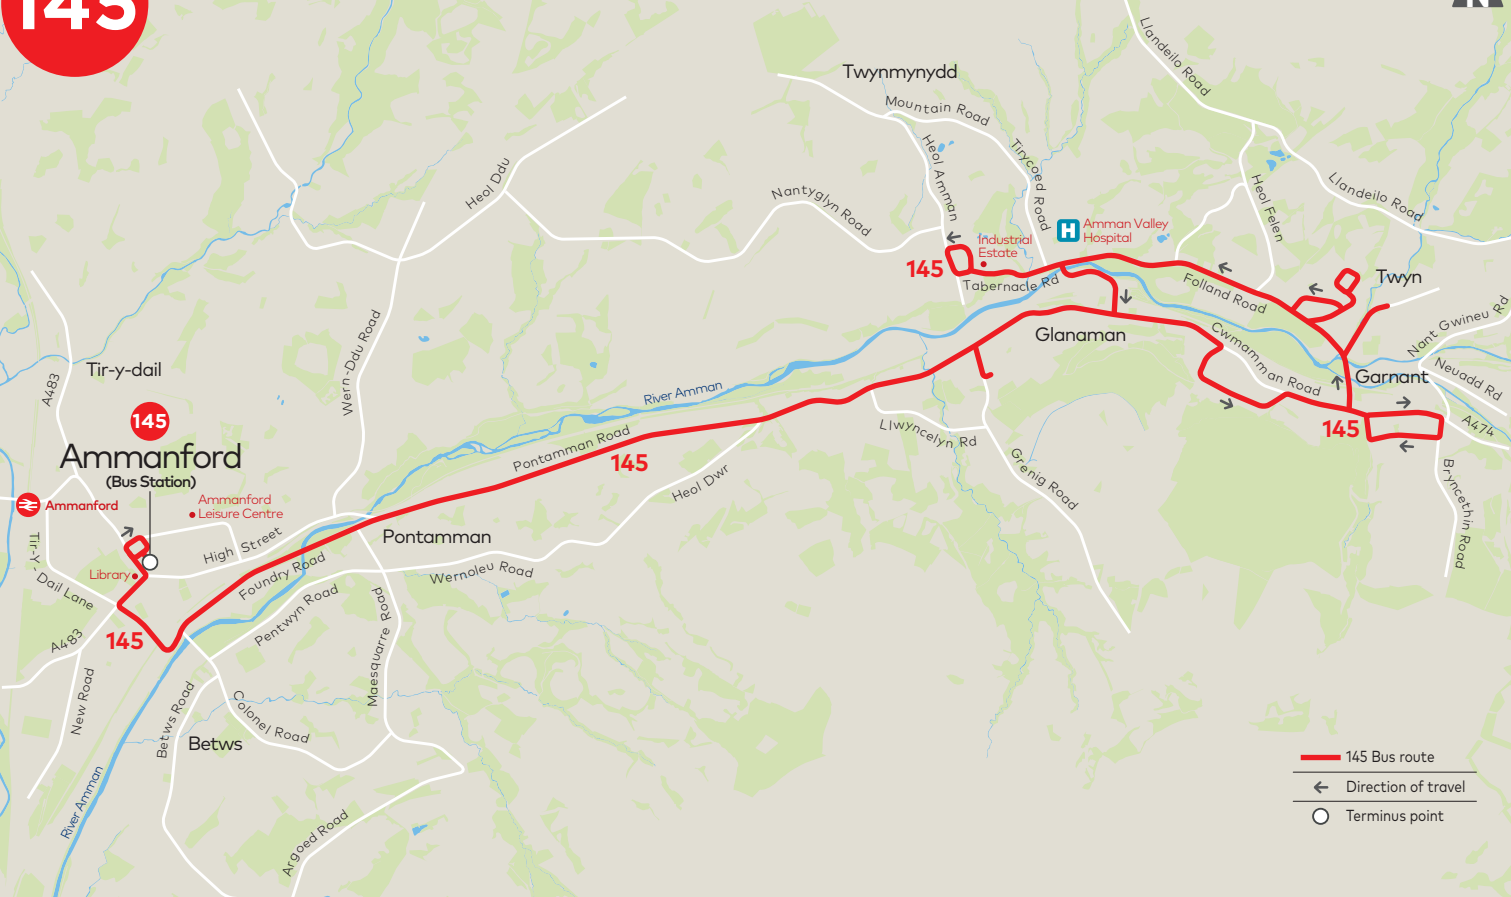

Mondays to Fridays except Public Holidays

<i>Service Number</i>	145	145	145
Ammanford (Bus Station)	0900	1100	1300
Ammanford (Opp.Wilkinsons)	0903	1103	1303
Glanaman (Bro Ryan)	0912	1112	1312
Garnant (New School Road)	0917	1117	1317
Garnant (Raven Inn)	0919	1119	1319
Garnant (Stepney Road)	0921	1121	1321
Garnant (Raven Inn)	0923	1123	1323
Twyn (Square)	0925	1125	1325
Maes-y-Bedal (Shelter)	0929	1129	1329
Folland Road (Opp.Hospital)	0936	1136	1336
Cwmaman (Heol Aman) shelter	0938	1138	1338
Glanaman (Square)	0942	1142	1342
Glanaman (Bro Ryan)	0945	1145	1345
Ammanford (Wilkinsons)	0954	1154	1354
Ammanford (Bus Station)	0957	1157	1357

Saturdays except Public Holidays

<i>Service Number</i>	145	145	145
Ammanford (Bus Station)	0900	1100	1300
Ammanford (Opp.Wilkinsons)	0903	1103	1303
Glanaman (Bro Ryan)	0912	1112	1312
Garnant (New School Road)	0917	1117	1317
Garnant (Raven Inn)	0919	1119	1319
Garnant (Stepney Road)	0921	1121	1321
Garnant (Raven Inn)	0923	1123	1323
Twyn (Square)	0925	1125	1325
Maes-y-Bedal (Shelter)	0929	1129	1329
Folland Road (Opp.Hospital)	0936	1136	1336
Cwmaman (Heol Aman) shelter	0938	1138	1338
Glanaman (Square)	0942	1142	1342
Glanaman (Bro Ryan)	0945	1145	1345
Ammanford (Wilkinsons)	0954	1154	1354
Ammanford (Bus Station)	0957	1157	1357

No service on Sundays and Public Holidays

145

-  145 Bus route
-  Direction of travel
-  Terminus point