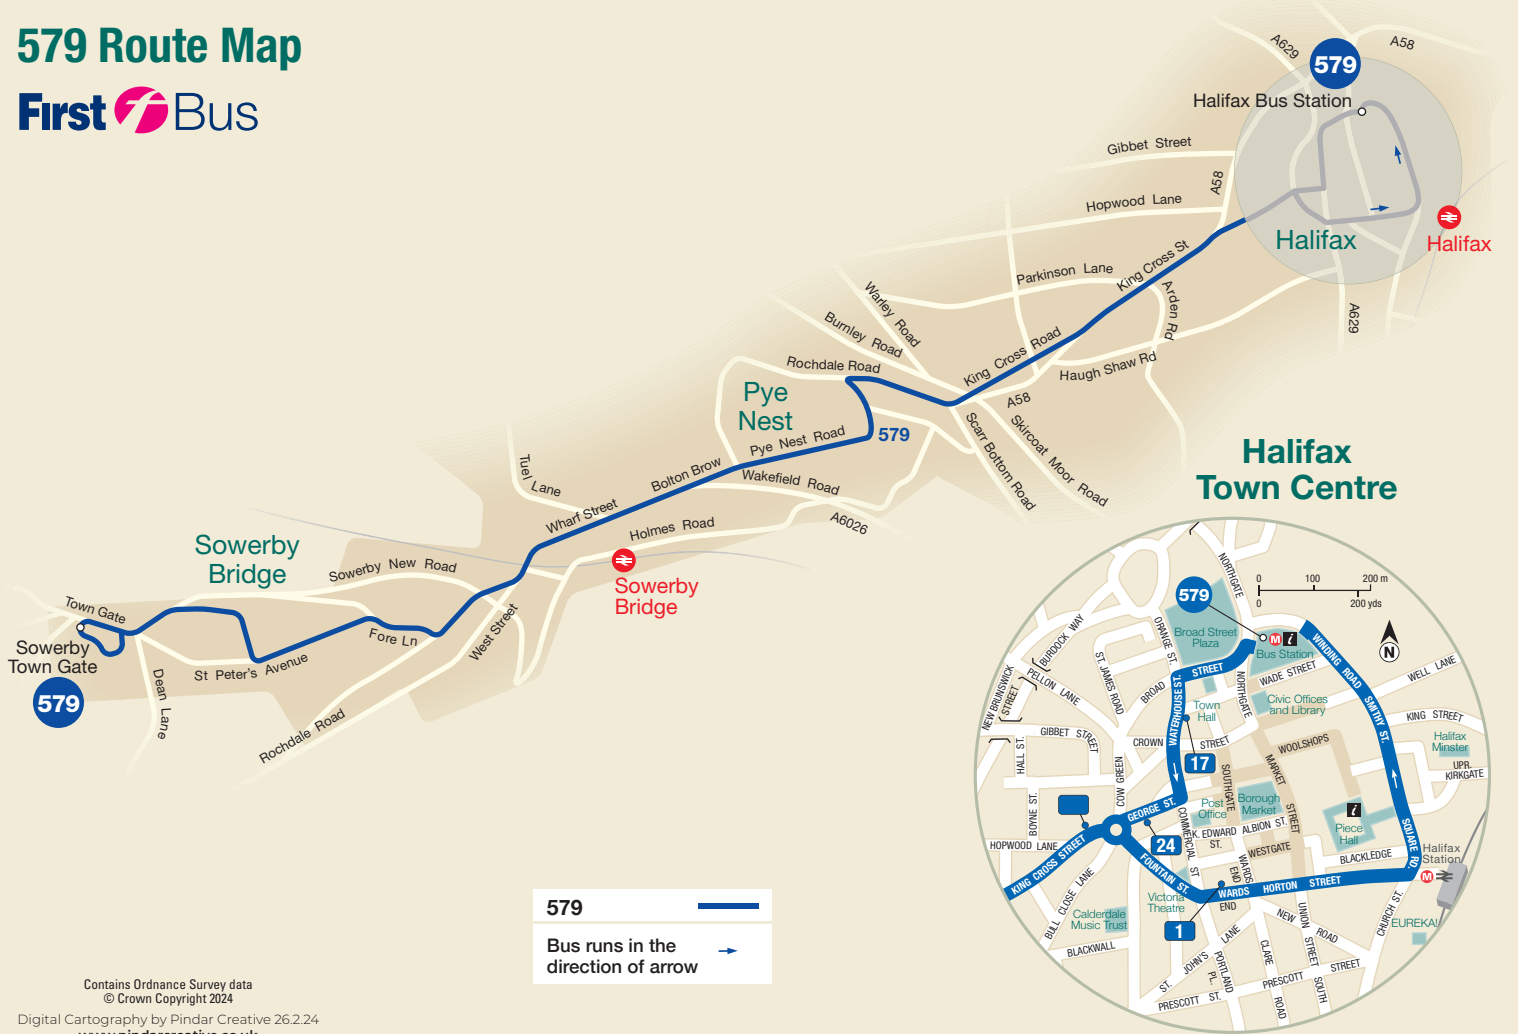

579 Route Map

Halifax Town Centre