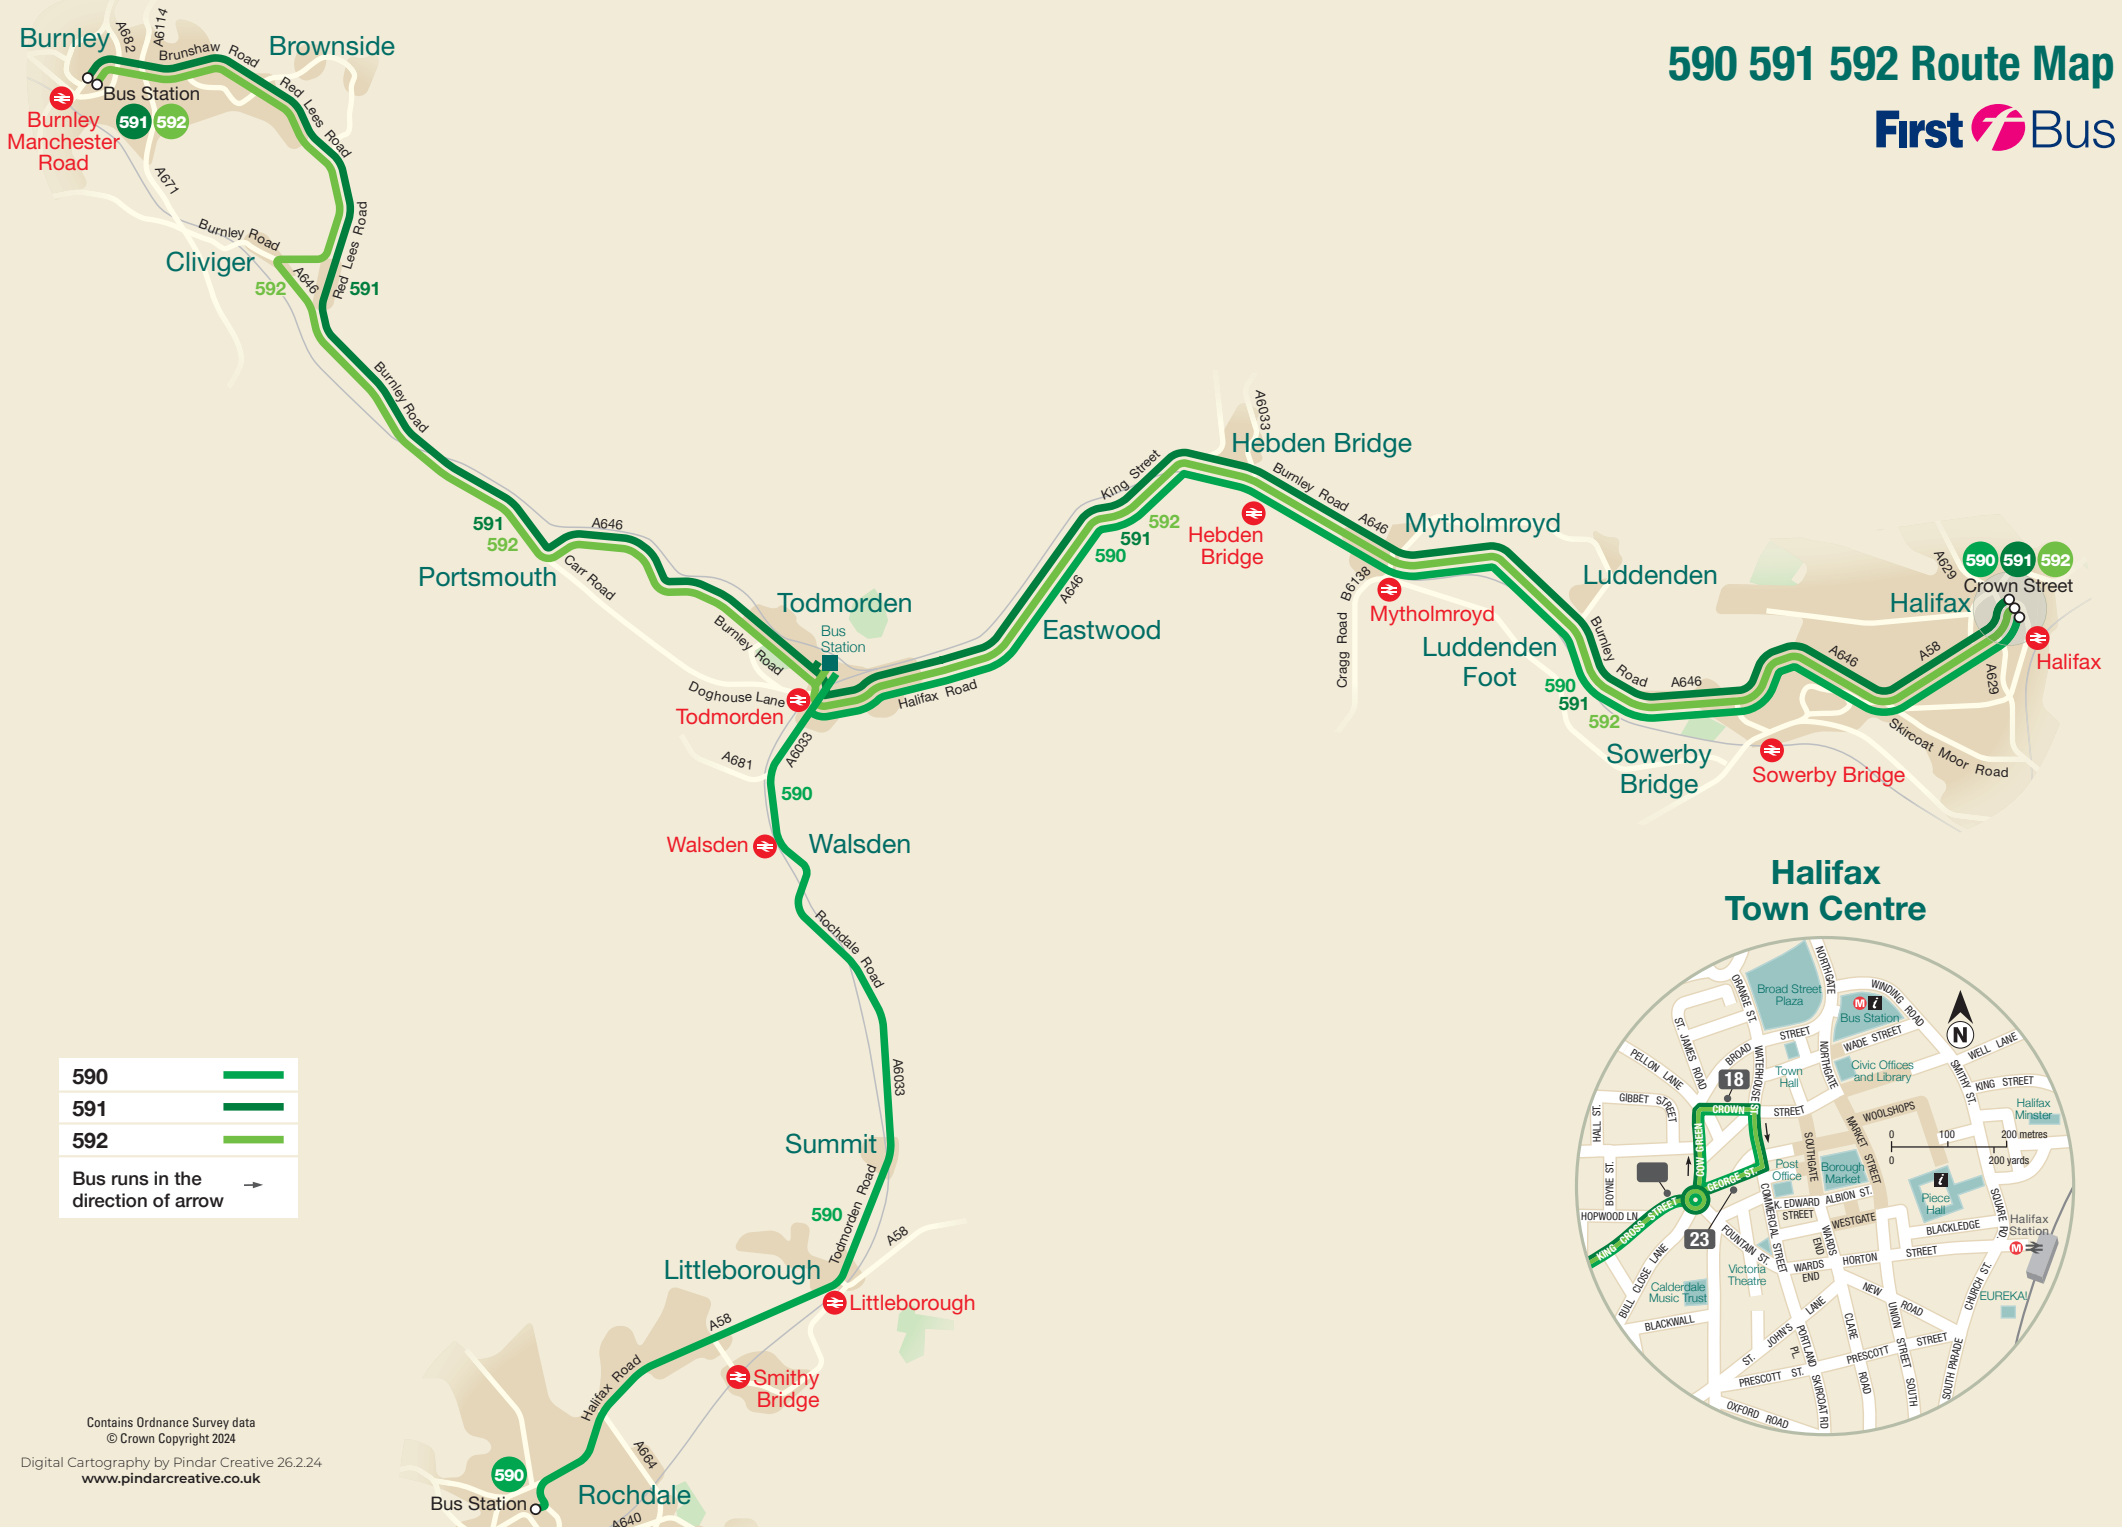

590 591 592 Route Map

590	
591	
592	
Bus runs in the direction of arrow	

Halifax Town Centre