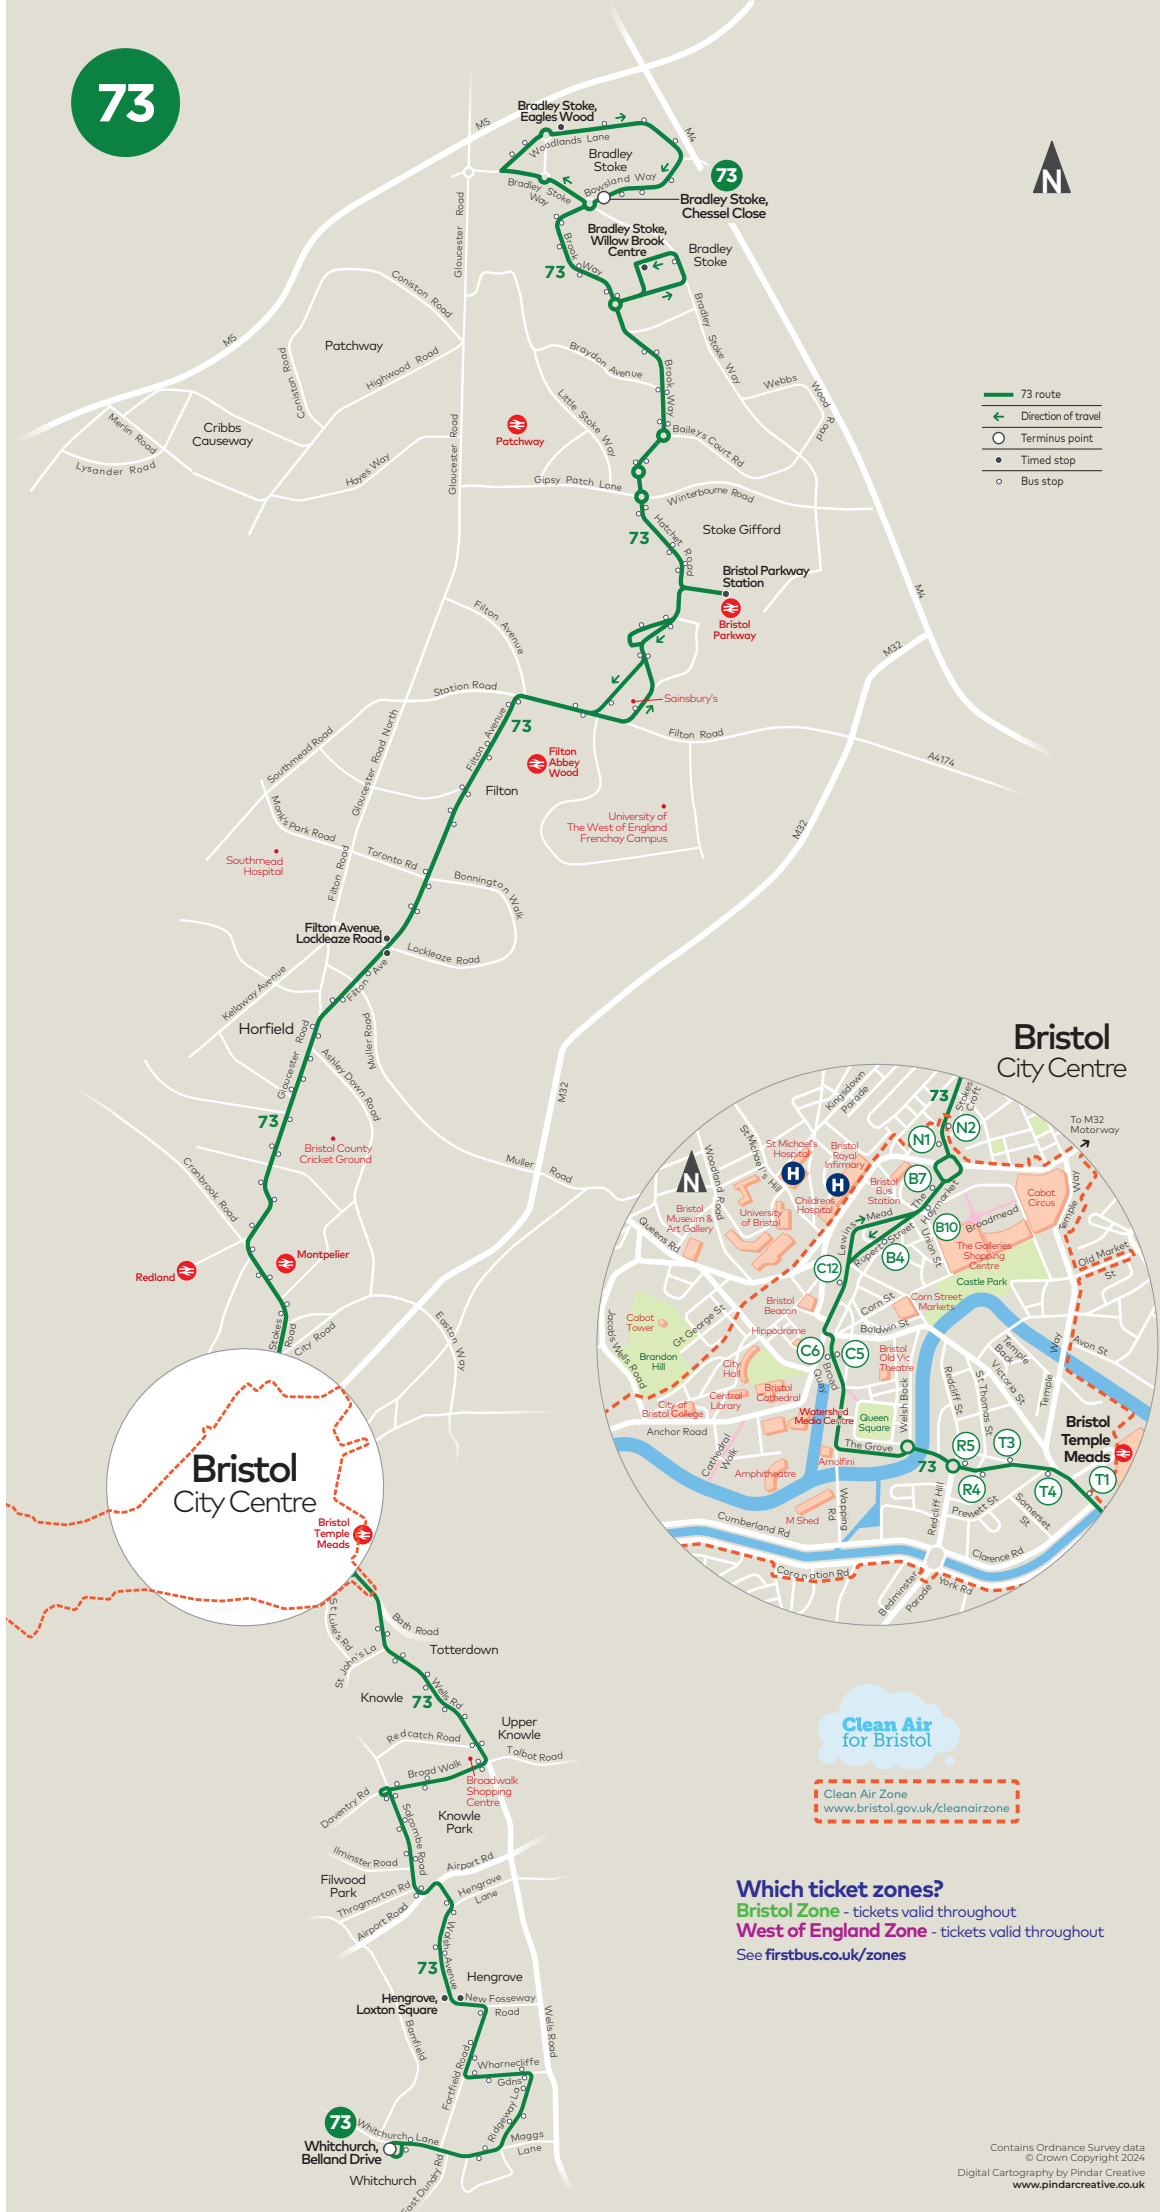

- 73 route
- ← Direction of travel
- Terminus point
- Timed stop
- Bus stop

Clean Air for Bristol

Clean Air Zone
www.bristol.gov.uk/cleanairzone

Which ticket zones?
Bristol Zone - tickets valid throughout
West of England Zone - tickets valid throughout
See firstbus.co.uk/zones