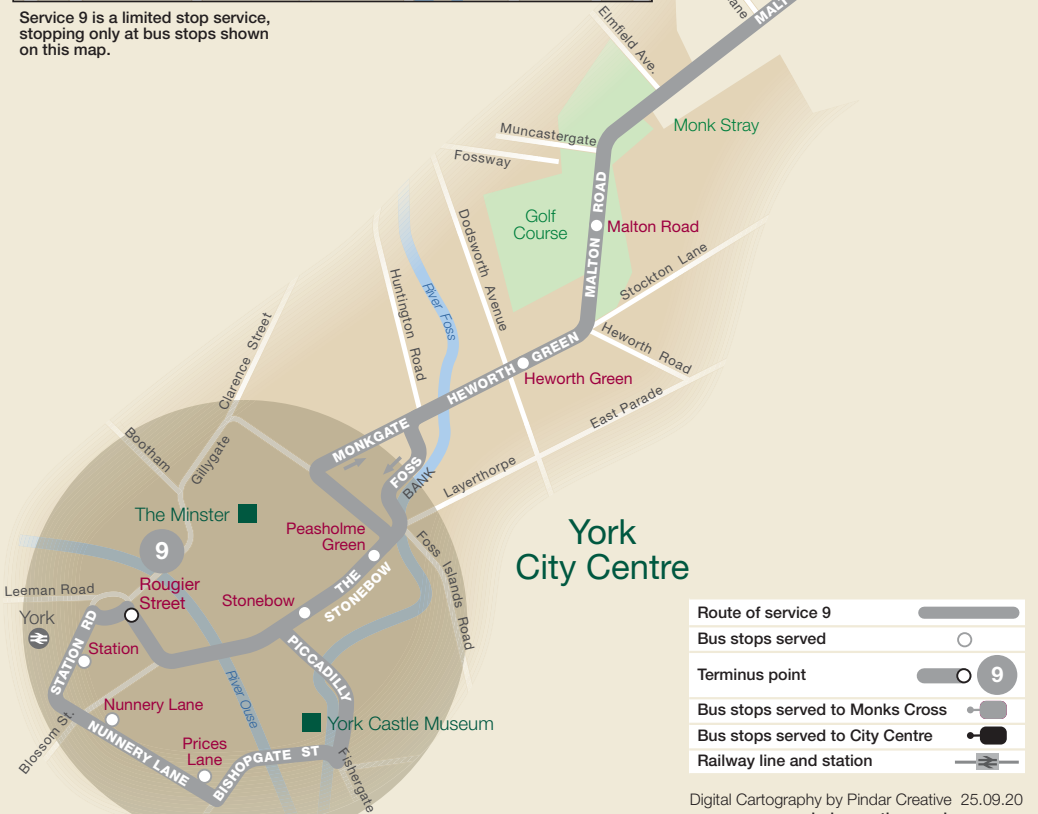

# Route Map

Service 9 is a limited stop service, stopping only at bus stops shown on this map.

Route of service 9	
Bus stops served	
Terminus point	
Bus stops served to Monks Cross	
Bus stops served to City Centre	
Railway line and station	