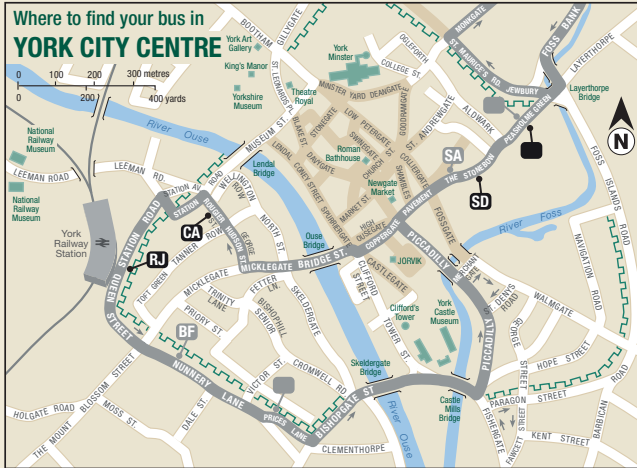

# Route Map

Service 9 is a limited stop service, stopping only at bus stops shown on this map.

Route of service 9	
Bus stops served	
Terminus point	
Bus stops served to Monks Cross	
Bus stops served to City Centre	
Railway line and station	