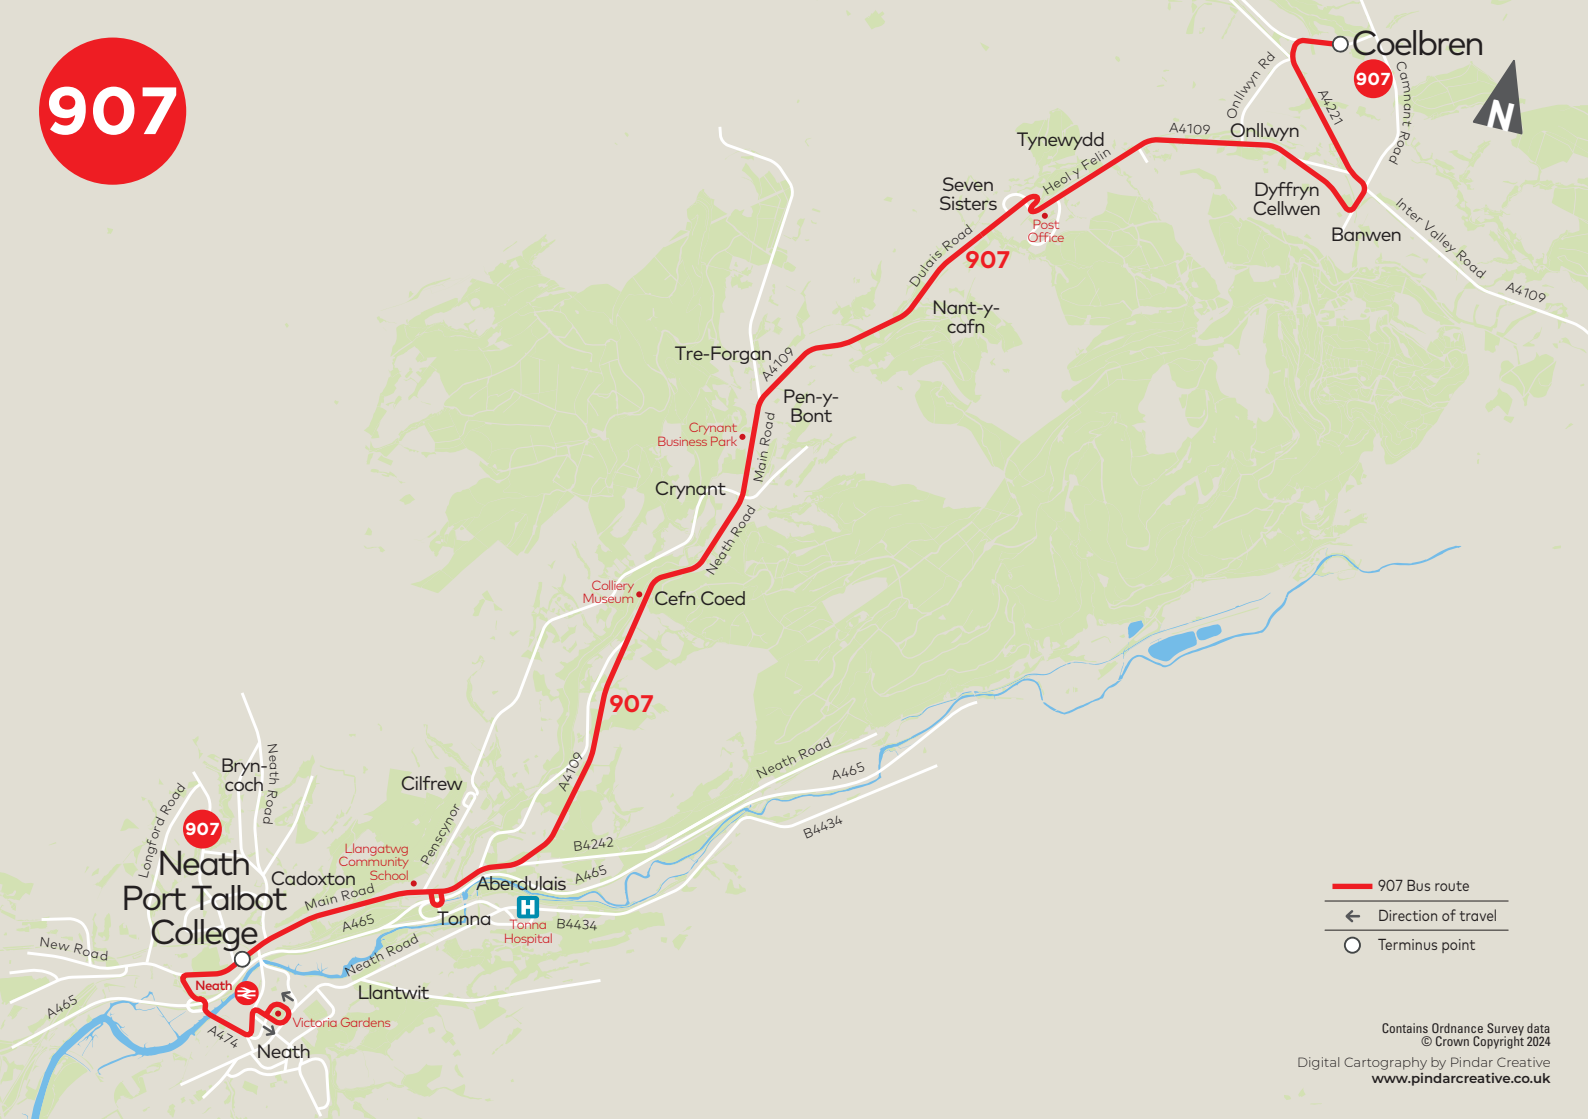

907**Coelbren – Neath****College days only** except Public Holidays*Service Number* **907**

Coelbren (School)	0725
Banwen (Roman Road)	0730
Onllwyn (Post Office)	0735
Seven Sisters (Post Office)	0747
Crynant (Square)	0758
Cefn Coed (Colliery Museum)	0801
Aberdulais (Falls)	0807
Cadoxton (Green Dragon)	0811
Neath College (Main Rd)	0821
Neath Victoria Gardens	0831

No service on any other days**907****Neath – Coelbren****College days only** except Public Holidays*Service Number* **907**

Neath College (Main Rd)	1640
Cadoxton (Green Dragon)	1644
Aberdulais (Falls)	1646
Cefn Coed (Colliery Museum)	1654
Crynant (Square)	1657
Seven Sisters (Post Office)	1706
Onllwyn (Post Office)	1714
Banwen (Roman Road)	1718
Coelbren (School)	1723

No service on any other days

907

- 907 Bus route
- Direction of travel
- Terminus point