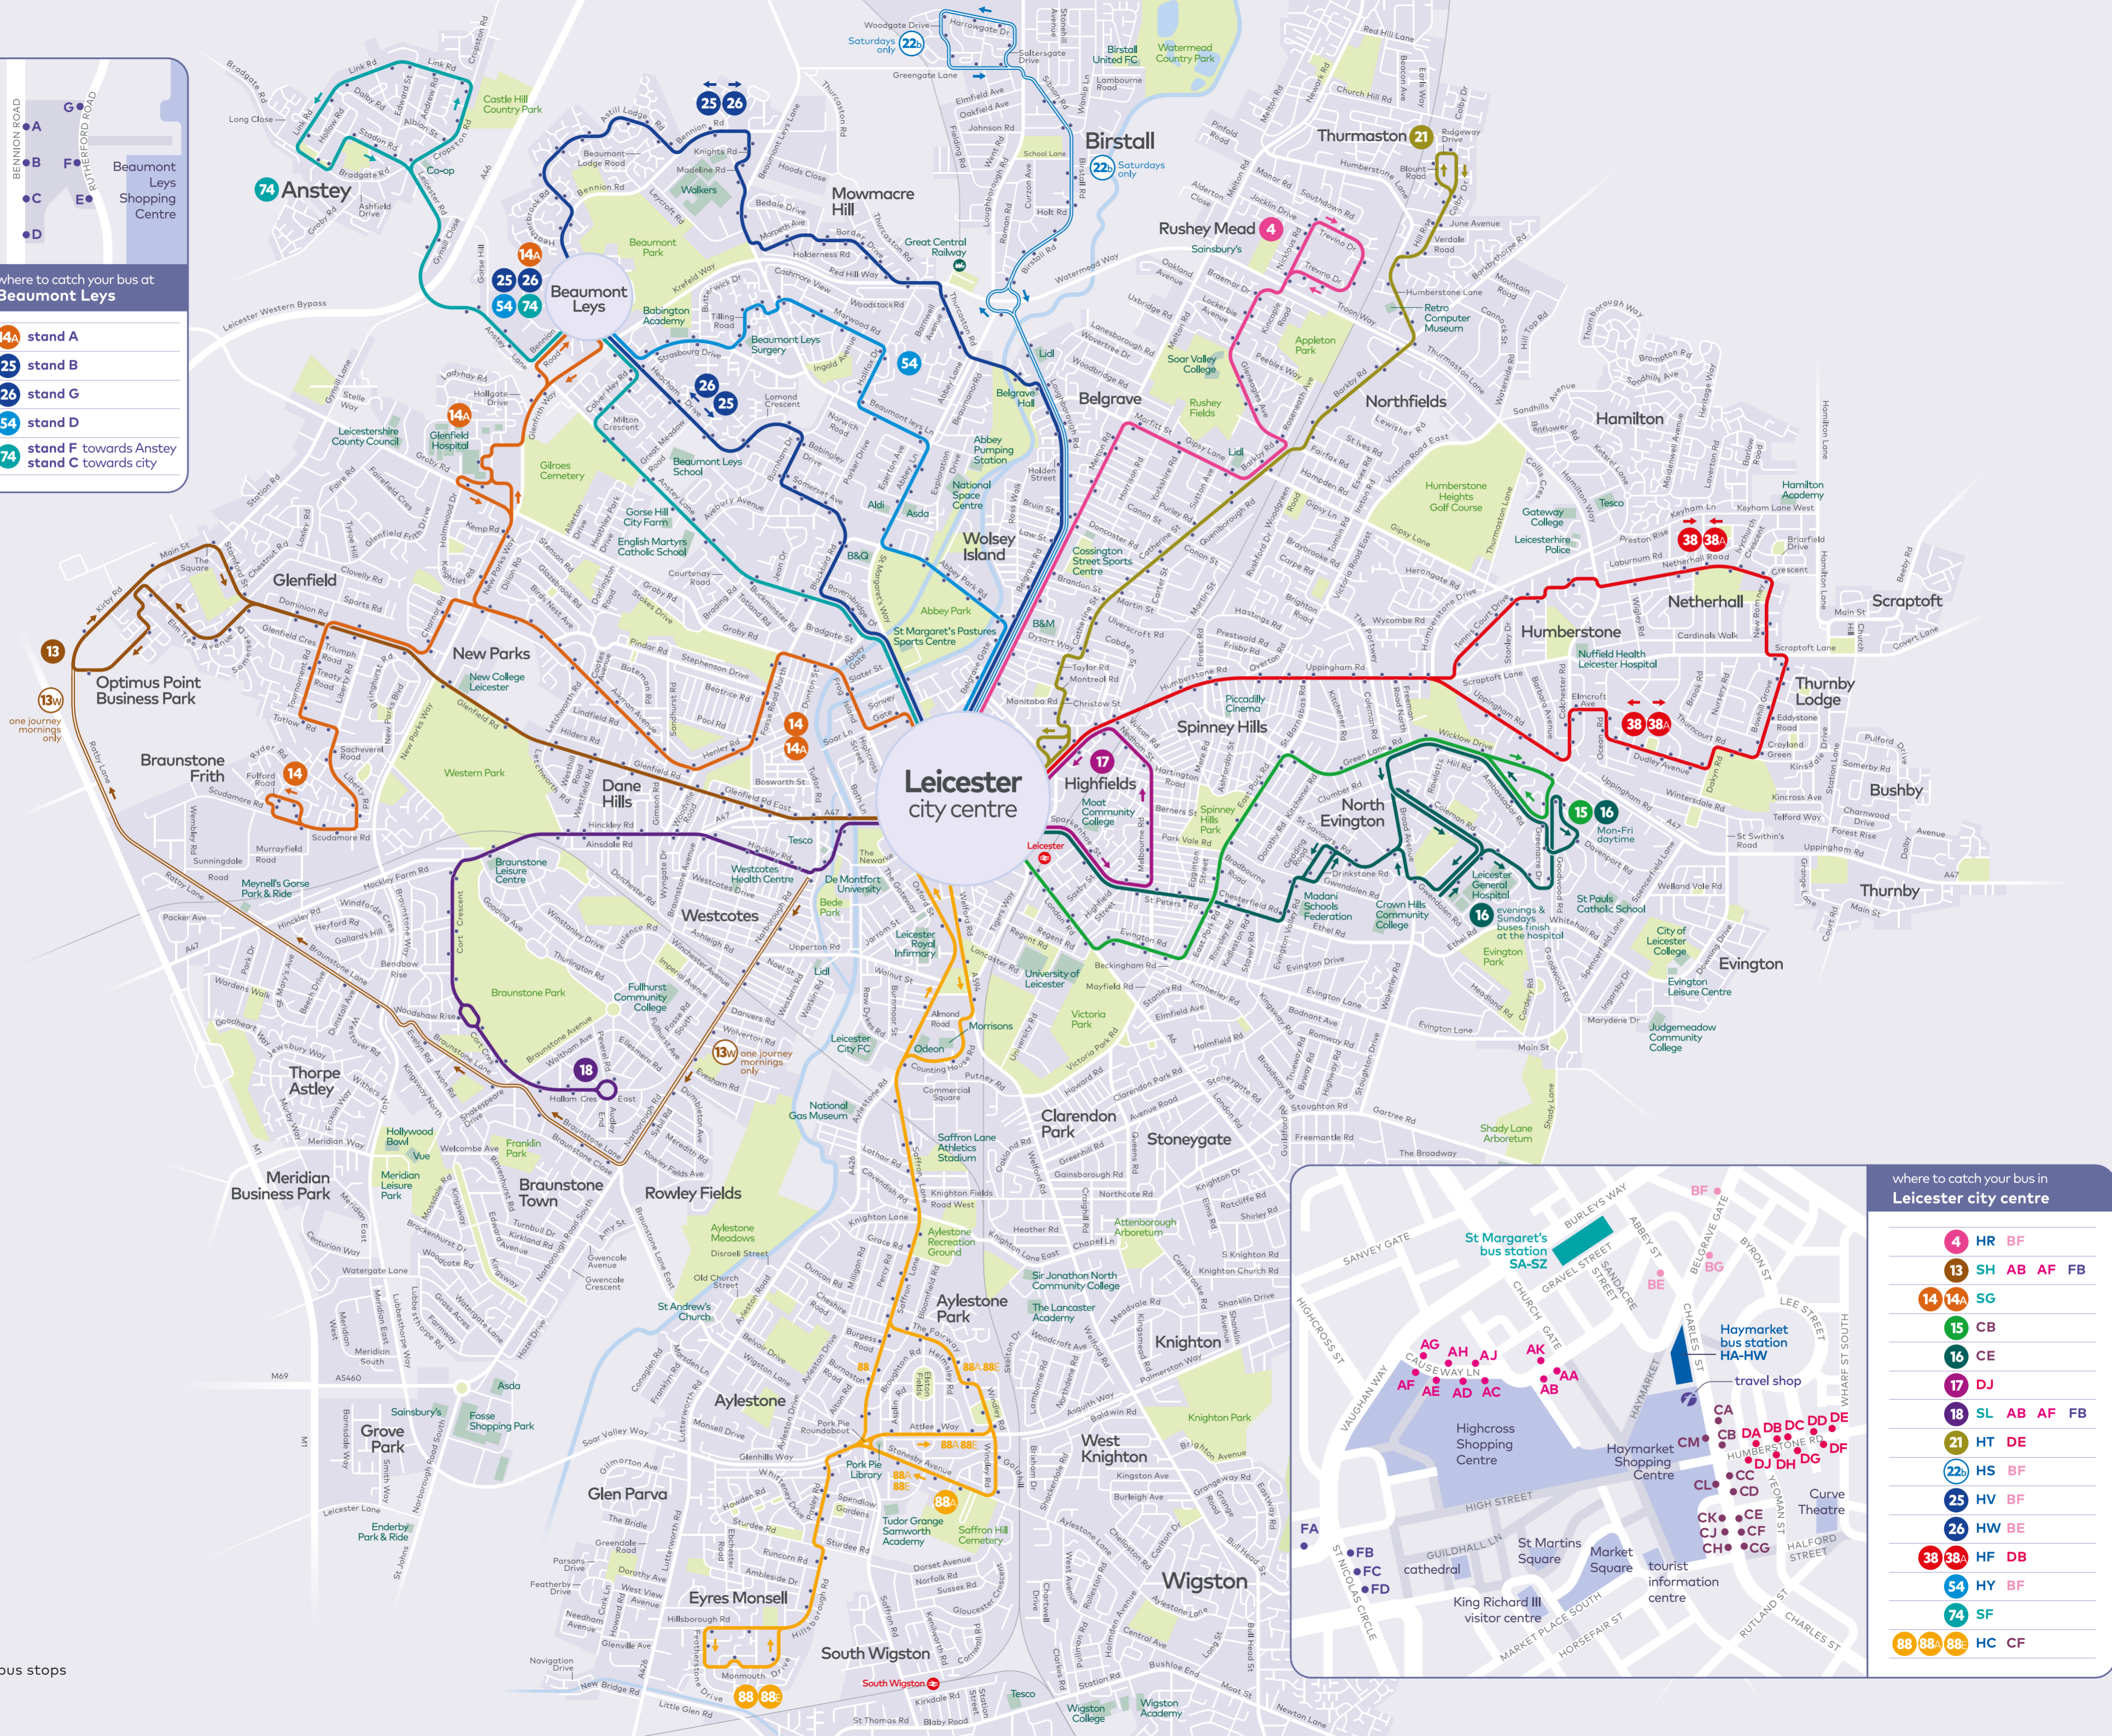

where to catch your bus at Beaumont Leys

- 14A stand A
- 25 stand B
- 26 stand G
- 54 stand D
- 74 stand F towards Anstey
stand C towards city

● bus stops

where to catch your bus in Leicester city centre

- 4 HR BF
- 13 SH AB AF FB
- 14A 14A SG
- 15 CB
- 16 CE
- 17 DJ
- 18 SL AB AF FB
- 21 HT DE
- 22 HS BF
- 25 HV BF
- 26 HW BE
- 38 38A HF DB
- 54 HY BF
- 74 SF
- 88 88A 88E HC CF