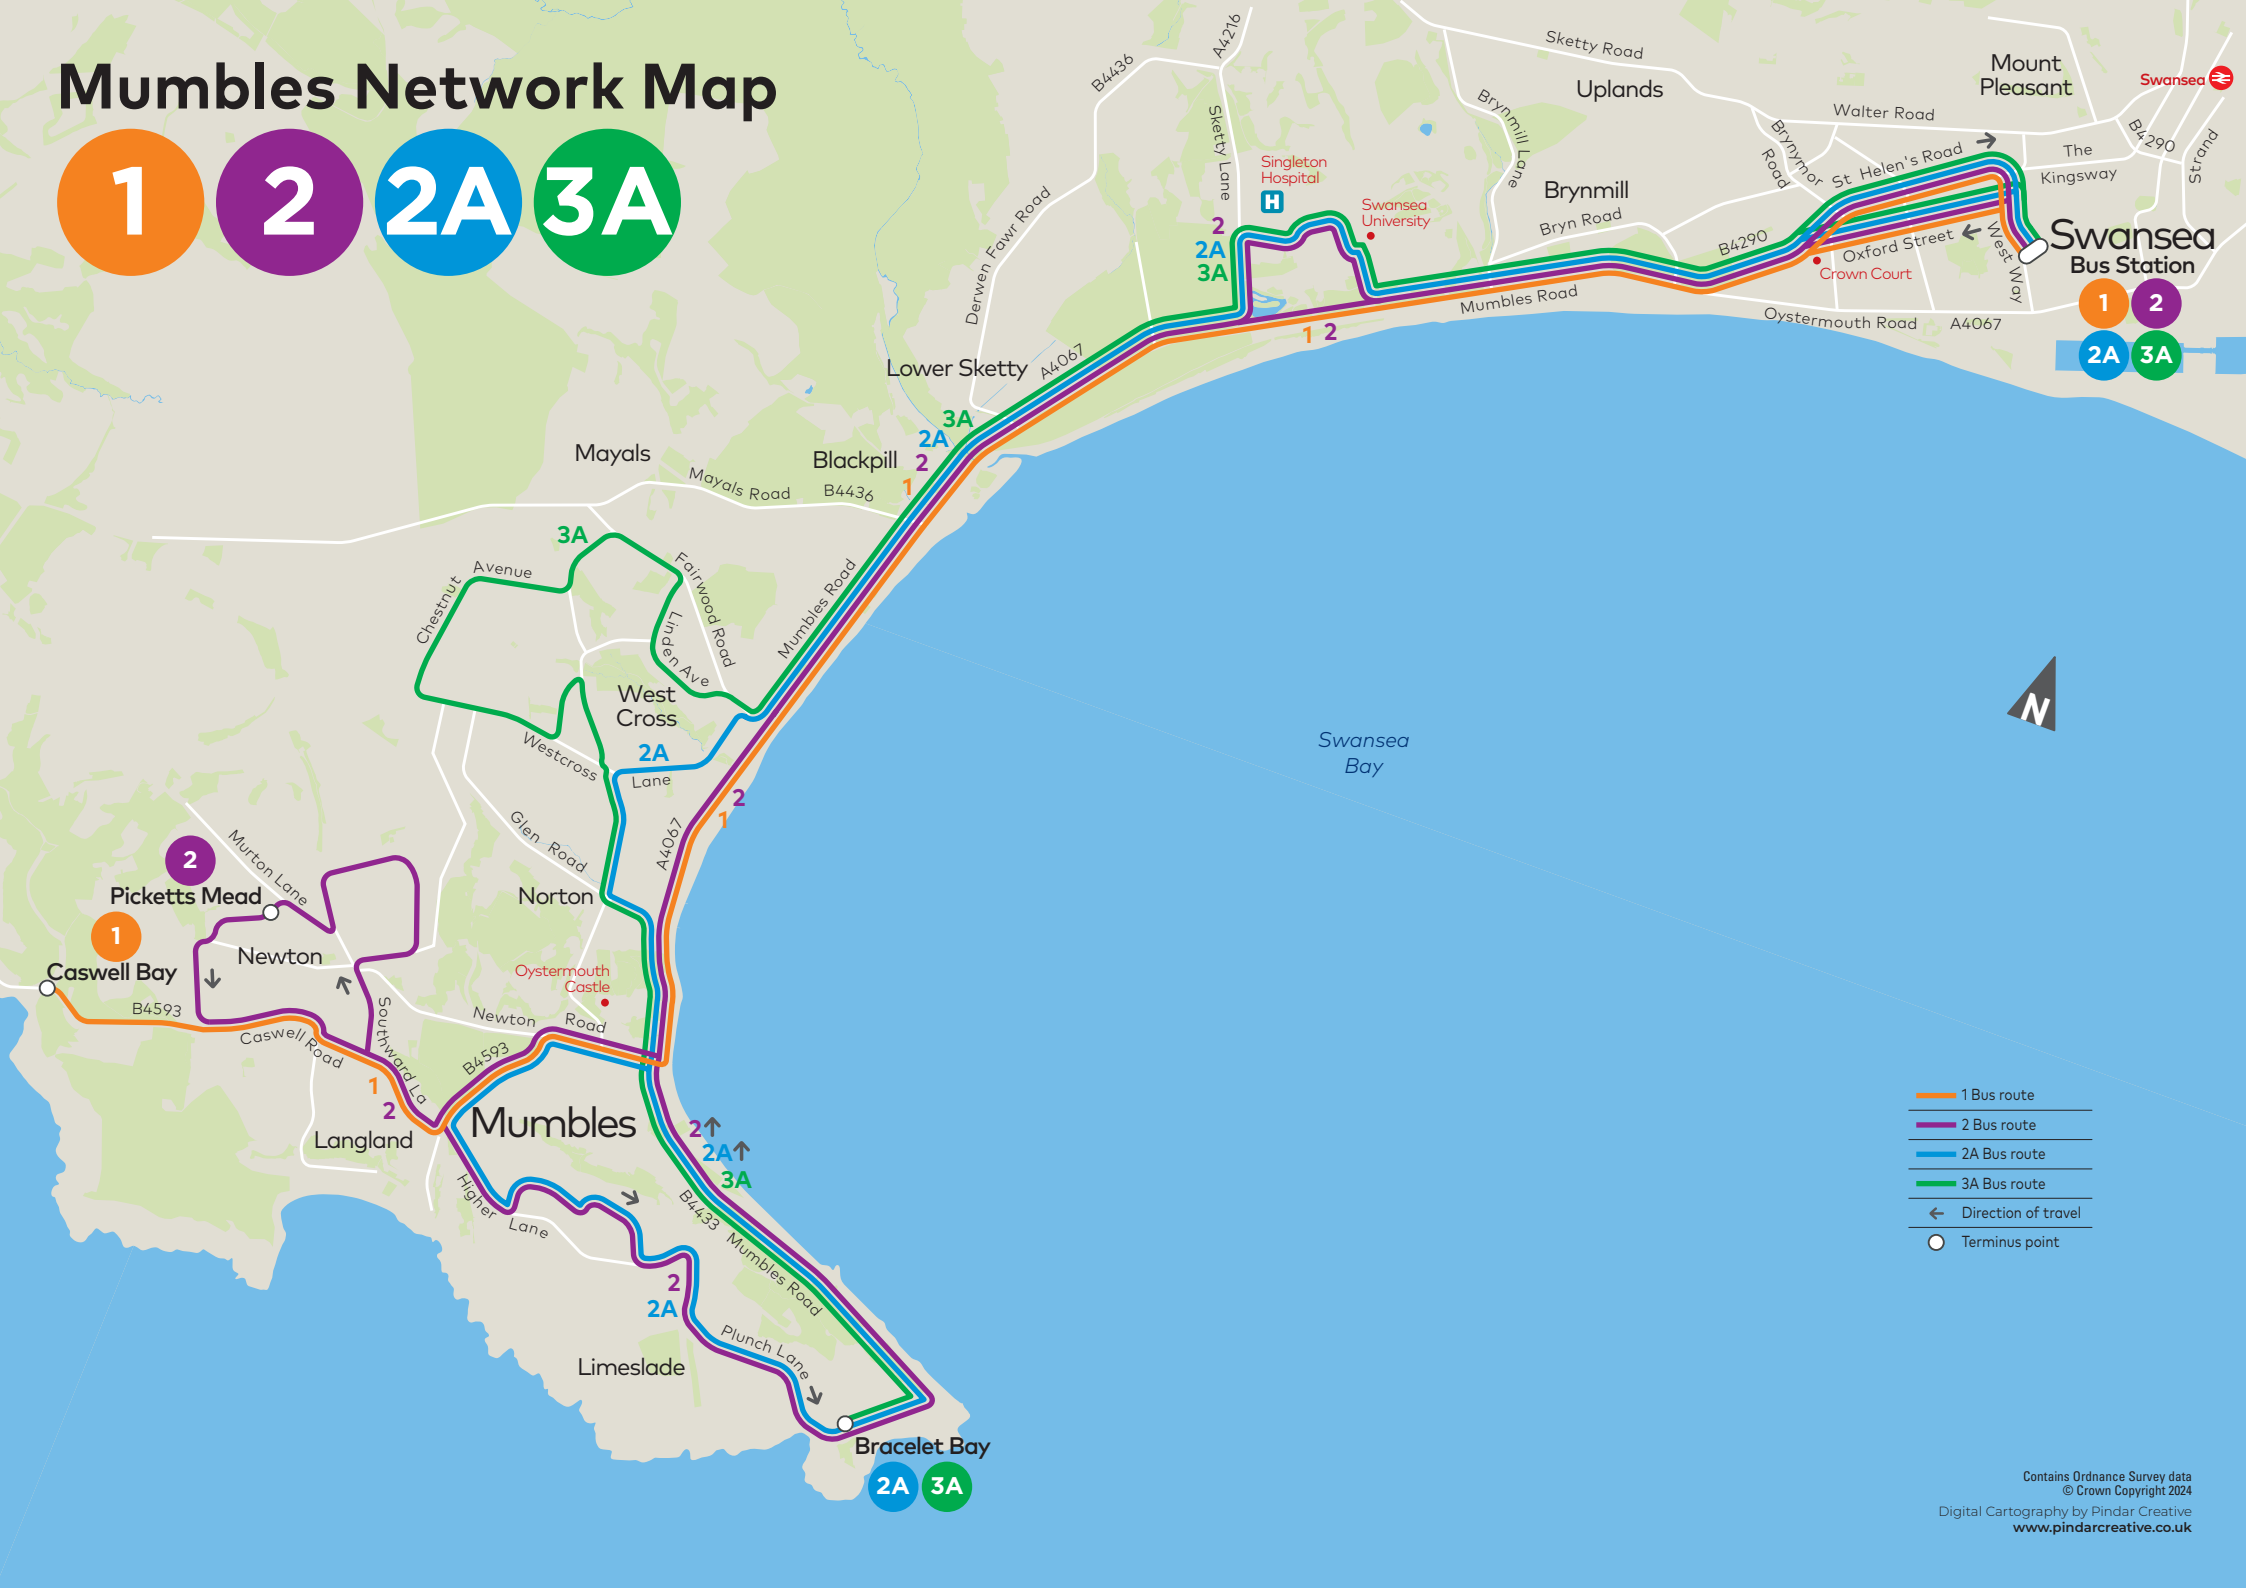

# Mumbles Network Map

- 1 Bus route
- 2 Bus route
- 2A Bus route
- 3A Bus route
- ← Direction of travel
- Terminus point