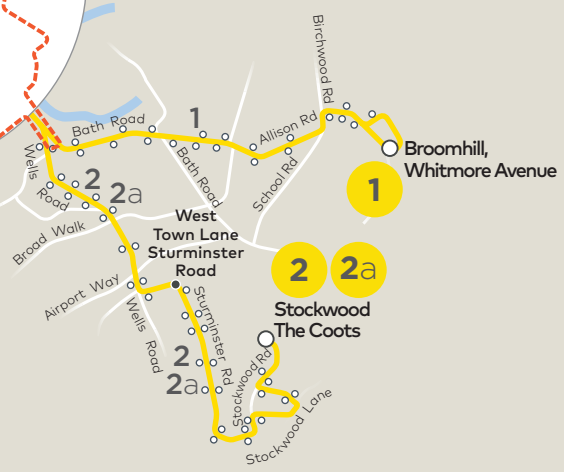

Clean Air for Bristol

Clean Air Zone
www.bristol.gov.uk/cleanairzone

Contains Ordnance Survey data
© Crown Copyright 2022
Digital Cartography by Pindar Creative
www.pindarcreative.co.uk

get your next timetable on the app!

- Access timetables anytime, anywhere & find live bus times
- Buy & store tickets on your phone
- Everything you need for your journey, in one place

Search your app store for 'First Bus'