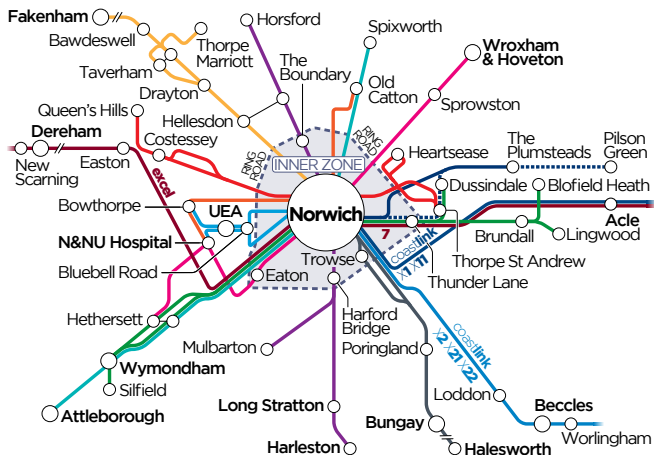

For connections to our
services from **Norwich Bus
Station** or for **Charcoal
Line** buses change at
St Stephens Street

-  buses operate one way on this section
-  less frequent service
-  operates evenings & Sundays only

Welcome to the GREEN LINE 14 15 16

along Newmarket Road & Yarmouth Road
to and from the city centre & Rail Station

You can catch a Green Line bus...

between Wymondham & the city centre
up to **every 15 minutes** Monday - Saturday daytimes

between the city centre & Silfield, Dussindale or Brundall
up to **every 30 minutes** Monday - Saturday daytimes

and beyond Brundall
up to **every hour** Monday - Saturday daytimes

network Norwich buses, made simple...

The Green Line is one of our nine frequent colour-coded Network Norwich bus routes...ideal for easy connections all across the city with great value tickets for unlimited travel...

unlimited travel - all buses - all day