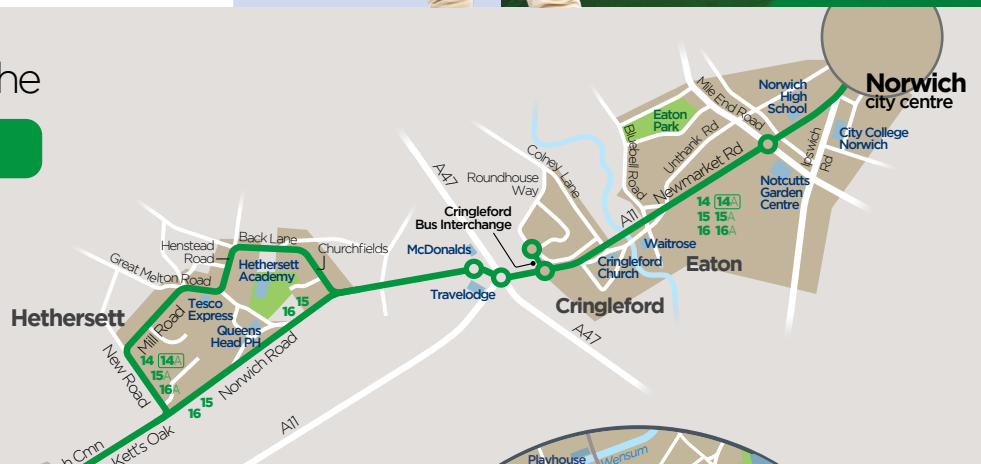

then

Dussindale 14

or continuing to

Brundall 15 16

Blofield Heath 15

Lingwood 16

TIMES • FARES • MAPS

from **First Eastern Counties**

BUS TIMES
from 29th October 2023

your simple route guide to the

GREEN LINE

heading to the hospital?
simply change bus at
Cringleford Bus Interchange

where to
catch your bus in
Norwich city centre

you can make a simple
connection onto our other
Network Norwich services
at **Castle Meadow**.

For connections to our
services from **Norwich Bus
Station** or for **Charcoal
Line** buses change at
St Stephens Street

-  buses operate one way on this section
-  less frequent service
-  operates evenings & Sundays only

Welcome to the GREEN LINE 14 15 16

along Newmarket Road & Yarmouth Road
to and from the city centre & Rail Station

You can catch a Green Line bus...

between Wymondham & the city centre
up to **every 15 minutes** Monday - Saturday daytimes