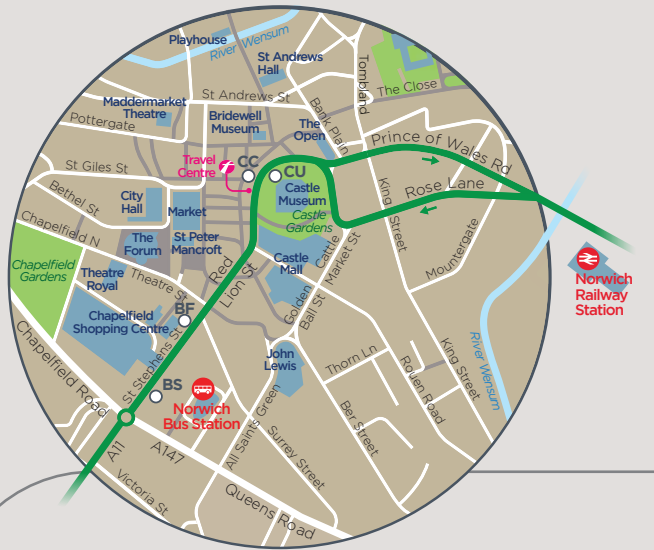

then

Dussindale 14

or continuing to

Brundall 15 16

Blofield Heath 15

Lingwood 16

TIMES • FARES • MAPS

from **First Eastern Counties**

BUS TIMES
from 29th October 2023

your simple route guide to the

GREEN LINE

heading to the hospital?
simply change bus at
Cringleford Bus Interchange

where to
catch your bus in
Norwich city centre

you can make a simple
connection onto our other
Network Norwich services
at **Castle Meadow**.

For connections to our
services from **Norwich Bus
Station** or for **Charcoal
Line** buses change at
St Stephens Street

-  buses operate one way on this section
-  less frequent service
-  operates evenings & Sundays only

Welcome to the GREEN LINE 14 15 16

along Newmarket Road & Yarmouth Road
to and from the city centre & Rail Station

You can catch a Green Line bus...

between Wymondham & the city centre
up to **every 15 minutes** Monday - Saturday daytimes