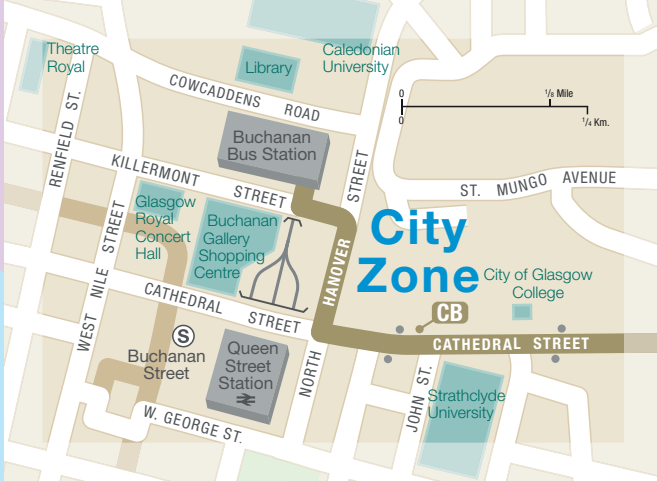

# X3 Route Map

## City Zone

Route of service X3	
Terminus point	X3
Bus stops served towards Cumbernauld	
Other bus stops	
Pedestrianised areas	
Railway line and station	
Underground station	