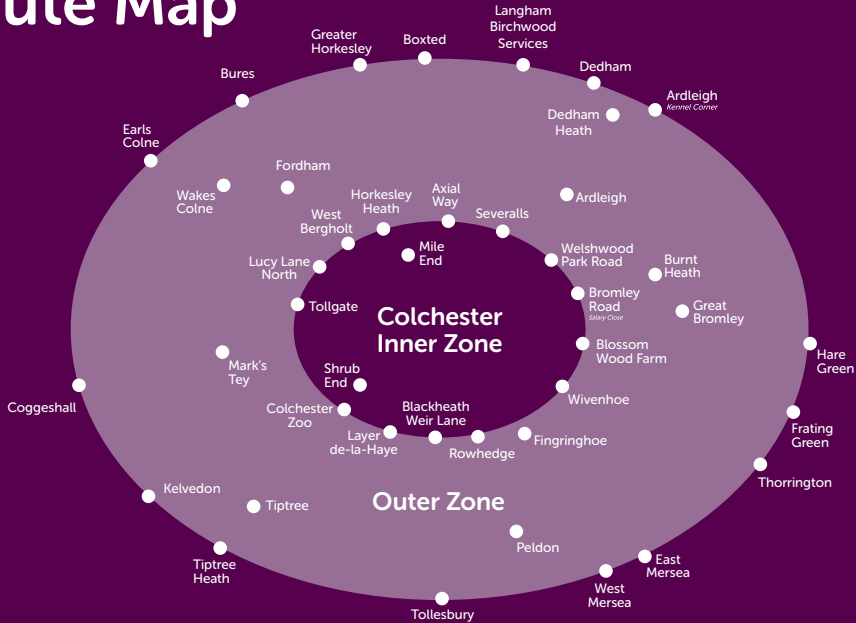

WEEKLY
ADULT TICKET
FROM
£19.00

Colchester
Borough
Card

[#BoroughCard](#)

Colchester Borough Card Route Map

Ticket Type:	Inner Price:	Outer Price:
Adult Day   	£4.50	£7.20
Adult Weekly   	£19.00	£29.00
Adult 4-Week  	£66.00	£98.00
Adult Quarterly  	£190.00	£290.00
Adult Annual  	£665.00	£920.00
Child Day  	£3.20	£5.00
Child Weekly   	£13.50	£20.00
Child 4-Week  	£46.00	£68.00
Family Day 2+3  	£10.00	£12.00