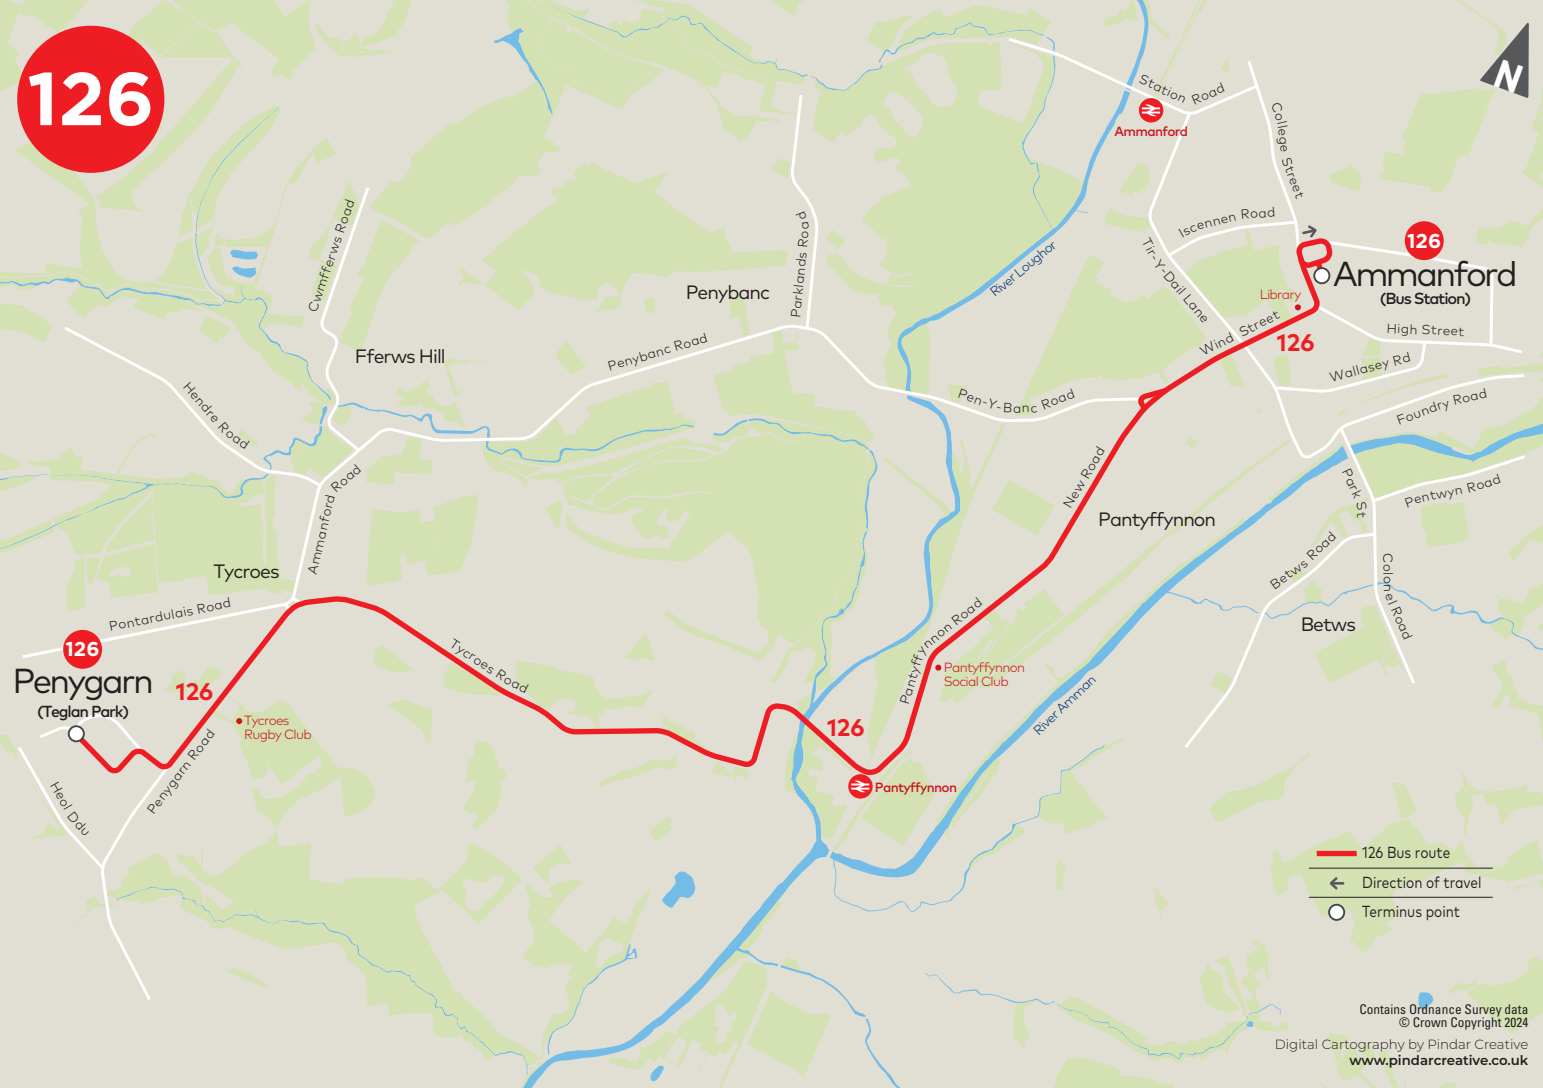

No service on Sundays and Public Holidays

126

Ammanford – Teglan Park

Mondays to Fridays except Public Holidays

<i>Service Number</i>	126	126	
Ammanford (Bus Station)	1125	1425	
Mill Terrace (S)	1131	1431	
Heol Brown (NW)	1135	1435	
Teglan Park Entrance	1138	1438	

Saturdays except Public Holidays

<i>Service Number</i>	126	126	
Ammanford (Bus Station)	1125	1425	
Mill Terrace (S)	1131	1431	
Heol Brown (NW)	1135	1435	
Teglan Park Entrance	1138	1438	

No service on Sundays and Public Holidays

126

-  126 Bus route
-  Direction of travel
-  Terminus point