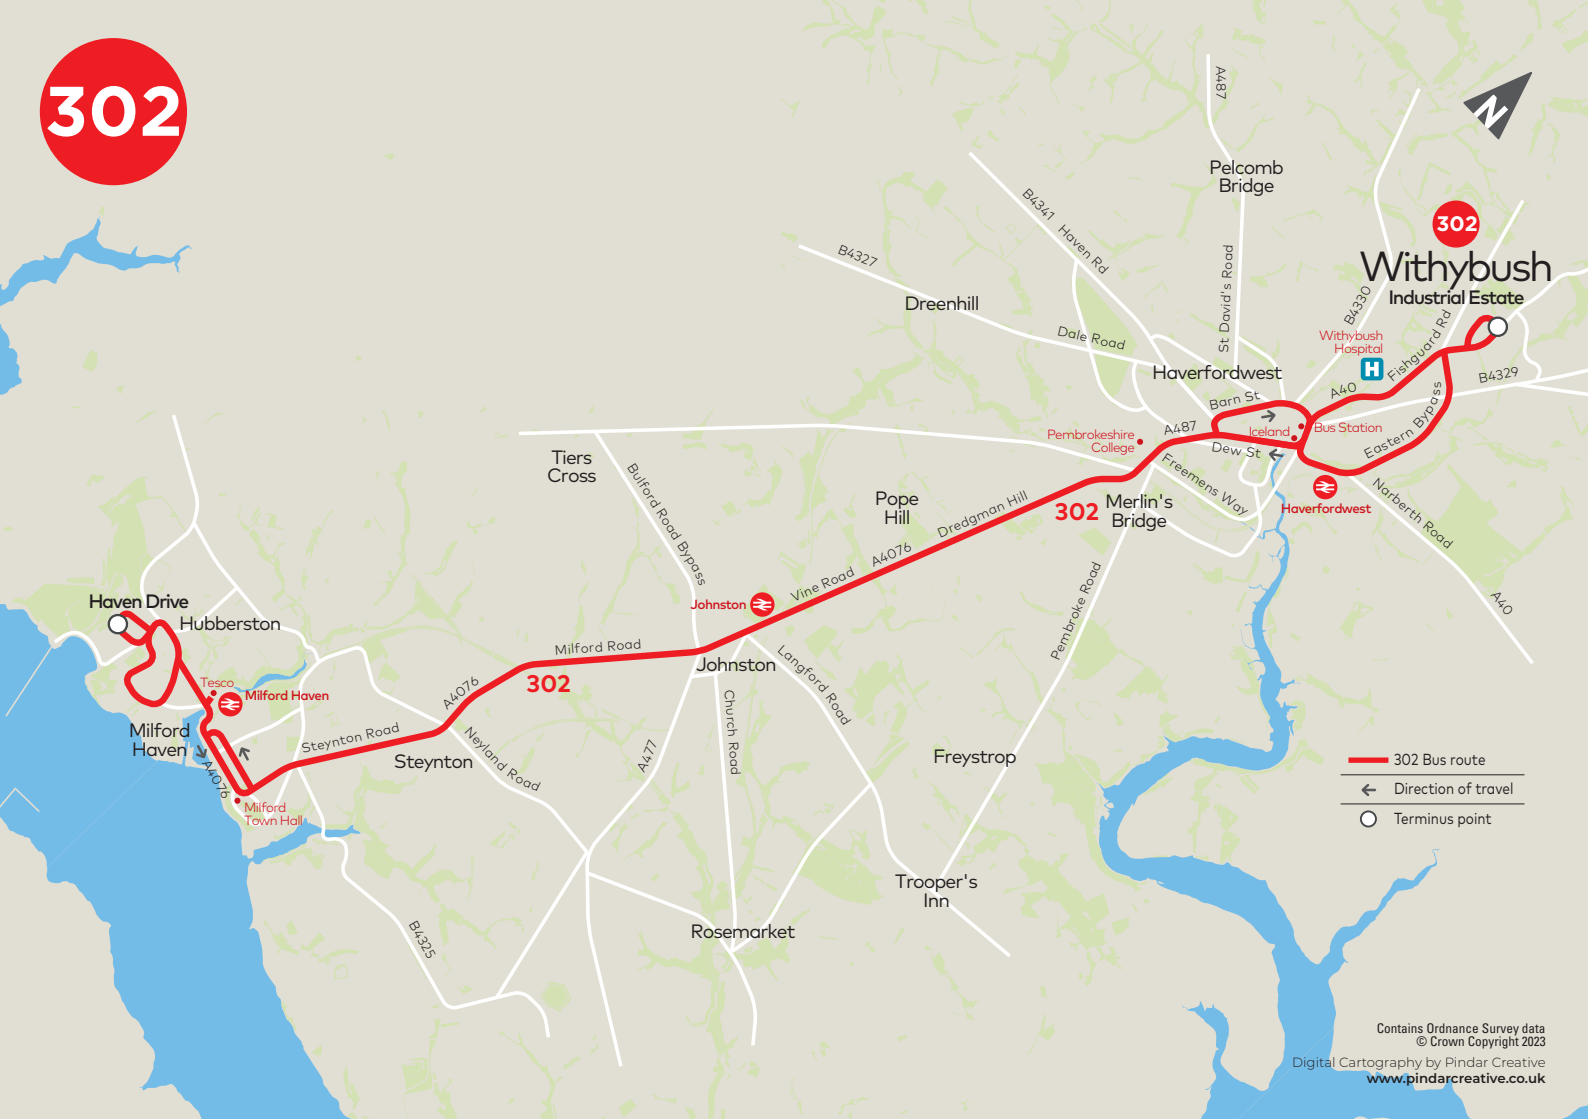

Service Number	302	302	302
Withybush Ind. Est. (First Cymru)	1730	1800	1900
Haverfordwest (Iceland)	1736	1805	1905
Merlins Bridge (Roundabout)	1741	1810	1910
Johnston (Railway Inn)	1749	1818	1918
Milford Haven (Market Square)	1801	1831	1931
Milford Haven Tesco	—	1834	—
Hubberston (Haven Drive) (Arr)	1814	1842	1942
Hubberston (Haven Drive) (Dep)	1815	1843	1943
Milford Haven Tesco	1822	—	—
Milford Town Hall	1826	1853	1953
Johnston (Railway Inn)	1838	1906	2006
Merlins Bridge (Roundabout)	1846	1914	2014
Haverfordwest Bus Station (Arr)	1852	1919	2019
Haverfordwest Bus Station (Dep)	1855	1923	2023
Withybush Ind. Est. (First Cymru)	1858	1926	2026

No service on Sundays and Public Holidays

302

- 302 Bus route
- Direction of travel
- Terminus point