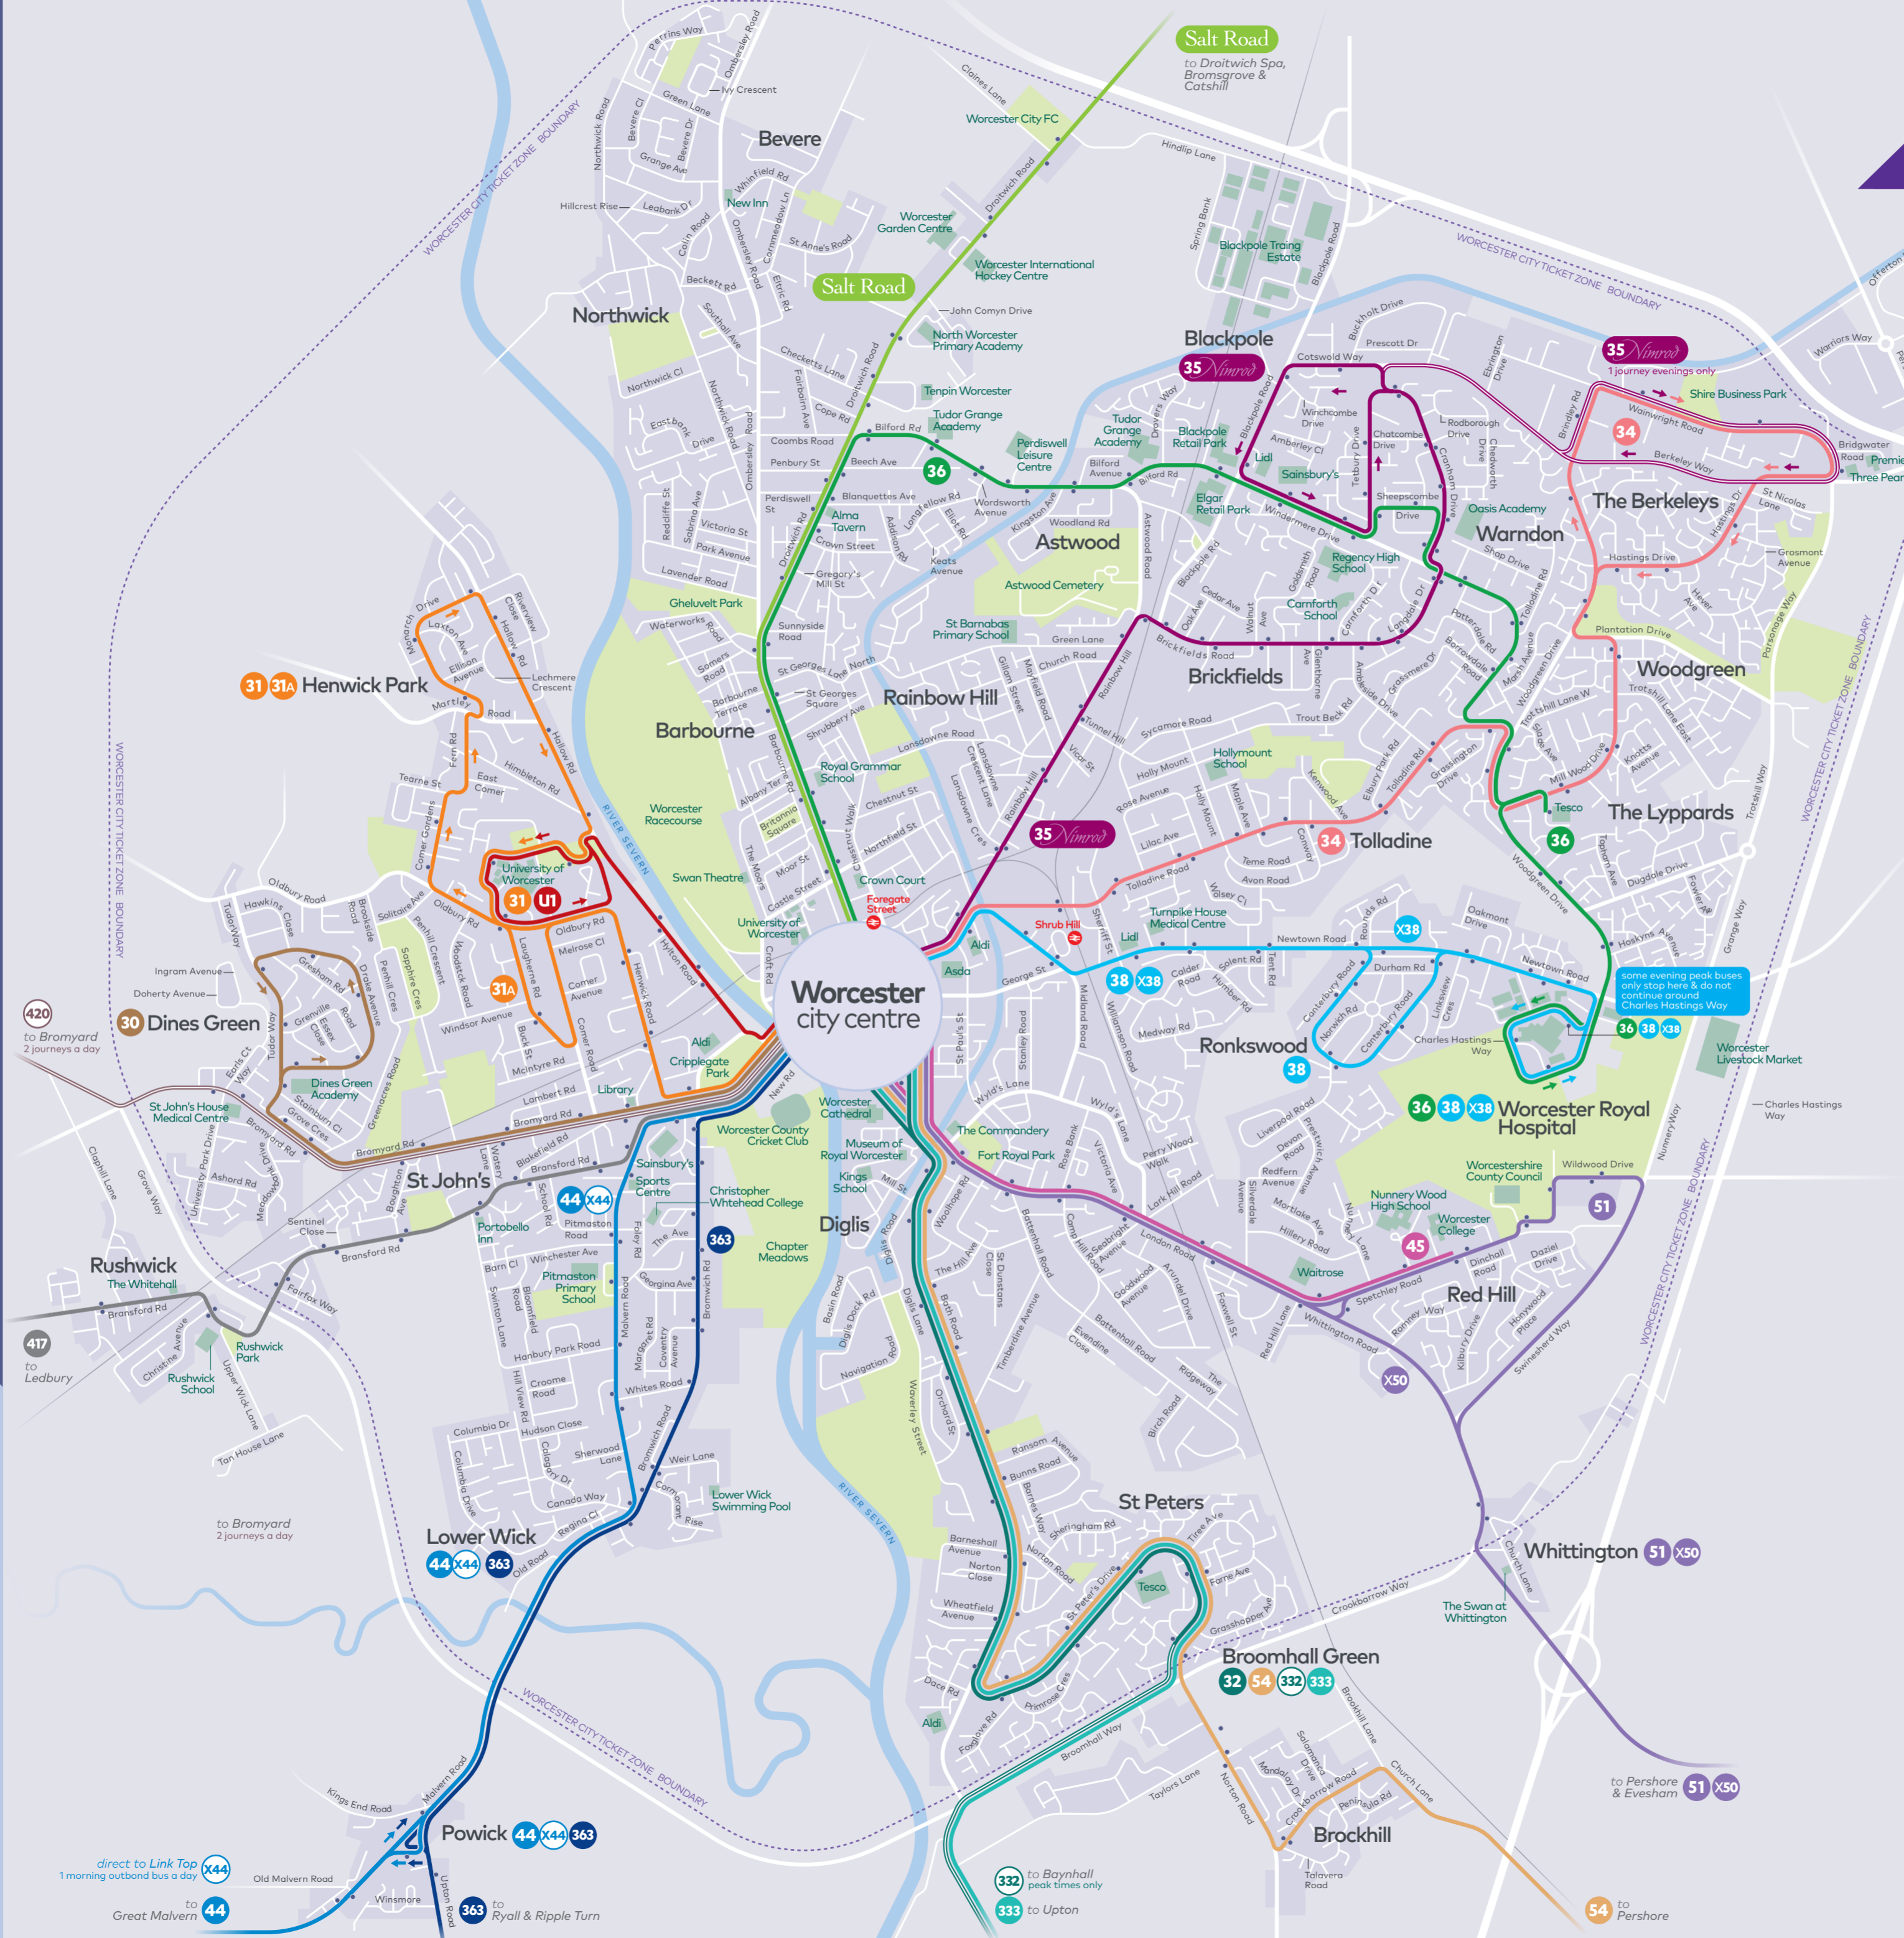

**Monday to Friday** (except Public Holidays)

	<i>Service Number</i>	<b>32</b>	<b>32</b>	<b>32</b>	<b>32</b>	<b>32</b>	<b>32</b>	<b>32</b>	<b>32</b>	<b>32</b>	<b>32</b>	<b>32</b>	<b>32</b>	<b>32</b>	<b>32</b>
<b>Worcester Bus Station</b>	—	0854	0924	0956	1026	1056	1126	1156	1226	1257	1327	1357	1427	1457	1532
St Peters, Island	0833	0906	0936	1008	1038	1108	1138	1208	1238	1309	1339	1409	1439	1509	1546
<b>Worcester Bus Station</b>	0859	0932	1002	1034	1104	1134	1203	1233	1304	1335	1403	1433	1503	1533	1610

**Saturday** (except Public Holidays)

	<i>Service Number</i>	<b>32</b>	<b>32</b>	<b>32</b>	<b>32</b>	<b>32</b>	<b>32</b>	<b>32</b>	<b>32</b>	<b>32</b>	<b>32</b>	<b>32</b>
<b>Worcester Bus Station</b>	0725	0825	0925	1025	1125	1225	1325	1425	1525	1625	1725	1840
St Peters, Island	0741	0841	0941	1041	1141	1241	1341	1441	1541	1641	1741	1856
<b>Worcester Bus Station</b>	0755	0855	0955	1055	1155	1255	1355	1455	1555	1655	1755	1910

### where to catch your bus in the city centre

	towards	bus station	stop
30	Dines Green	stand J	H
31 31A	Henwick Park	stand E	H
32	Broomhall Green	stand N	F
34	The Berkeleys	stand B	C
35 <i>Nimrod</i>	Blackpole	stand D	C
36	The Lyppards	stand L	A
38 X38	Ronkswood & Hospital	stand C	C
44 X44	Great Malvern	stand H	H
45	Red Hill	stand F	F
X50	Evesham	stand F	F
51	Pershore	stand F	F
54	Broomhall Green	stand N	F
322	Baynhall	stand N	F
333	Upton	stand N	F
363	Ryall & Ripple Turn	stand N	H
417	Ledbury	stand M	
420	Bromyard	stand M	
Salt Road	Droitwich Spa, Bromsgrove & Catshill	stand O	A
U1	University of Worcester	stand E	

direct to Link Top 1 morning outbound bus a day X44 to Great Malvern 44

to Bromyard 2 journeys a day 420

to Bromyard 2 journeys a day 417

to Pershore & Evesham 51 X50

to Baynhall peak times only 332

to Upton 333