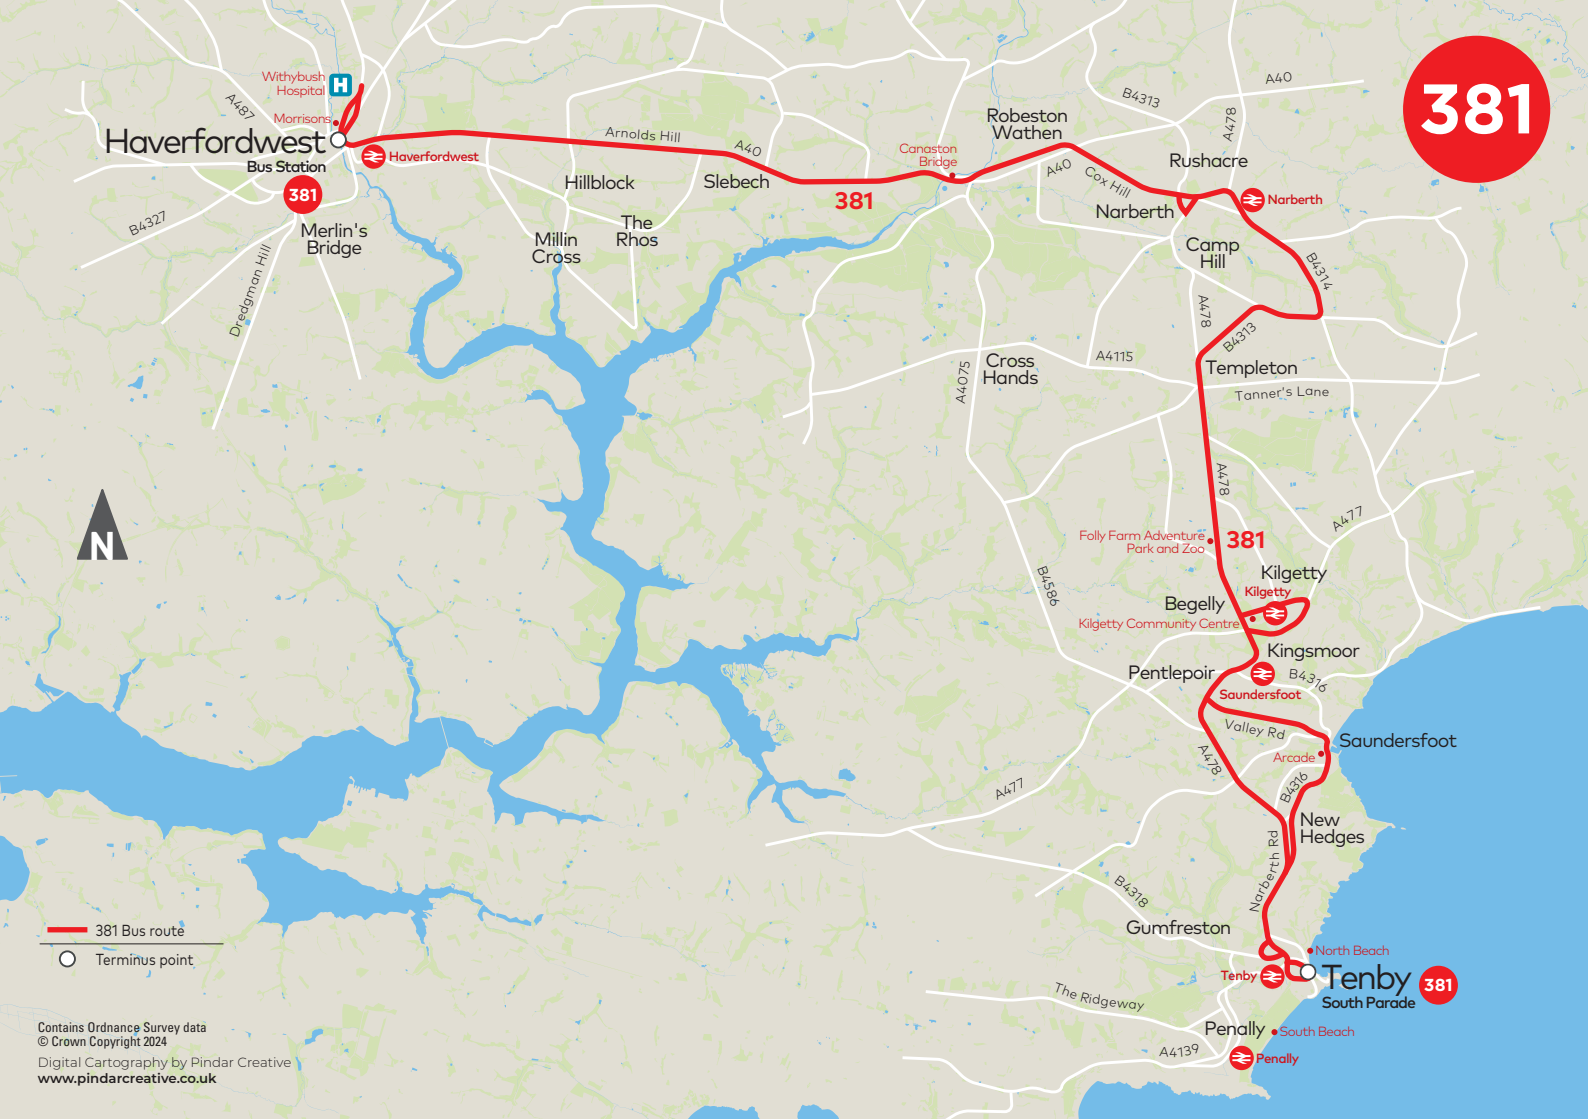

Service Number **381**

Haverfordwest Bus Station	1800
Withybush Hospital	1802
Slebech	1812
Canaston Bridge	1817
Narberth (Moorfield Road)	1825
Templeton (Boars Head)	1835
Folly Farm	1838
Begelly	1840
Kilgetty (Co-op)	1848
Pentlepoir	1852
Arcade	1900
New Hedges	1905
Tenby (South Parade)	1910

No service on Sundays and Public Holidays

381

Haverfordwest

Withybush Hospital
Morriasons
Haverfordwest Bus Station

381

Merlin's Bridge

Hillblock
The Rhos
Millin Cross

Slebech

North Beach
South Beach

381 Bus route

Terminus point