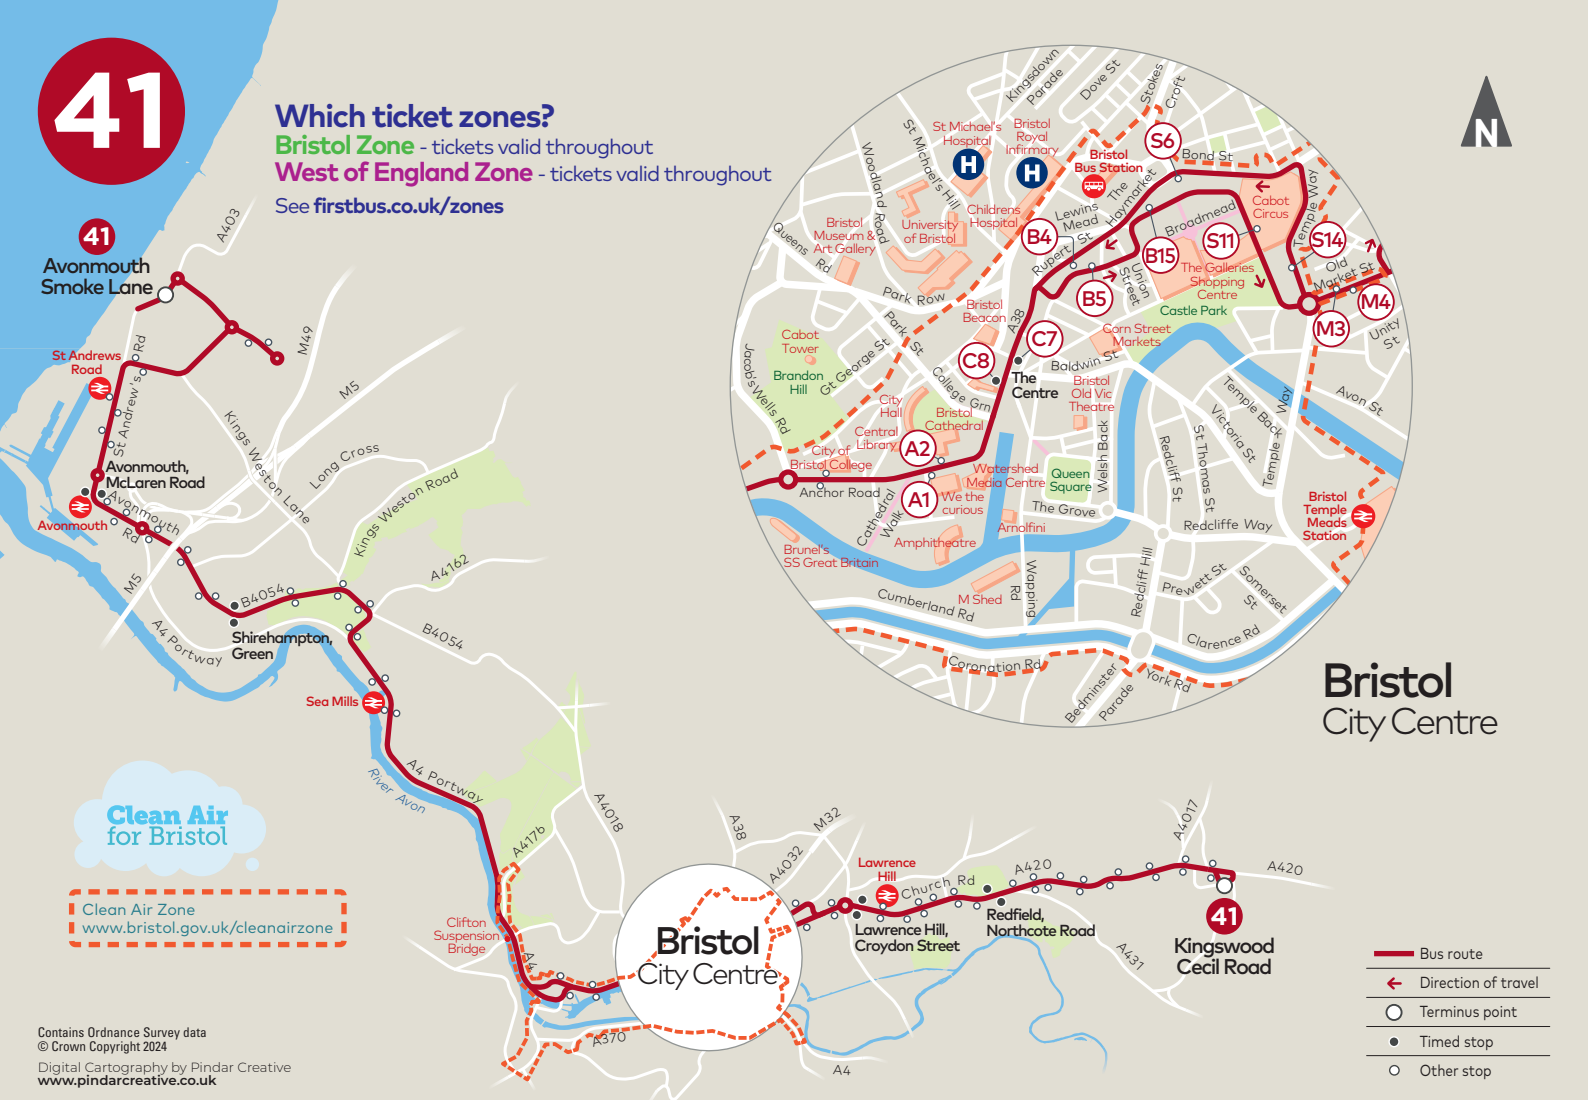

41

Which ticket zones?

Bristol Zone - tickets valid throughout

West of England Zone - tickets valid throughout

See firstbus.co.uk/zones

Bristol City Centre

Clean Air for Bristol

Clean Air Zone
www.bristol.gov.uk/cleanairzone

- Bus route
- ← Direction of travel
- Terminus point
- Timed stop
- Other stop