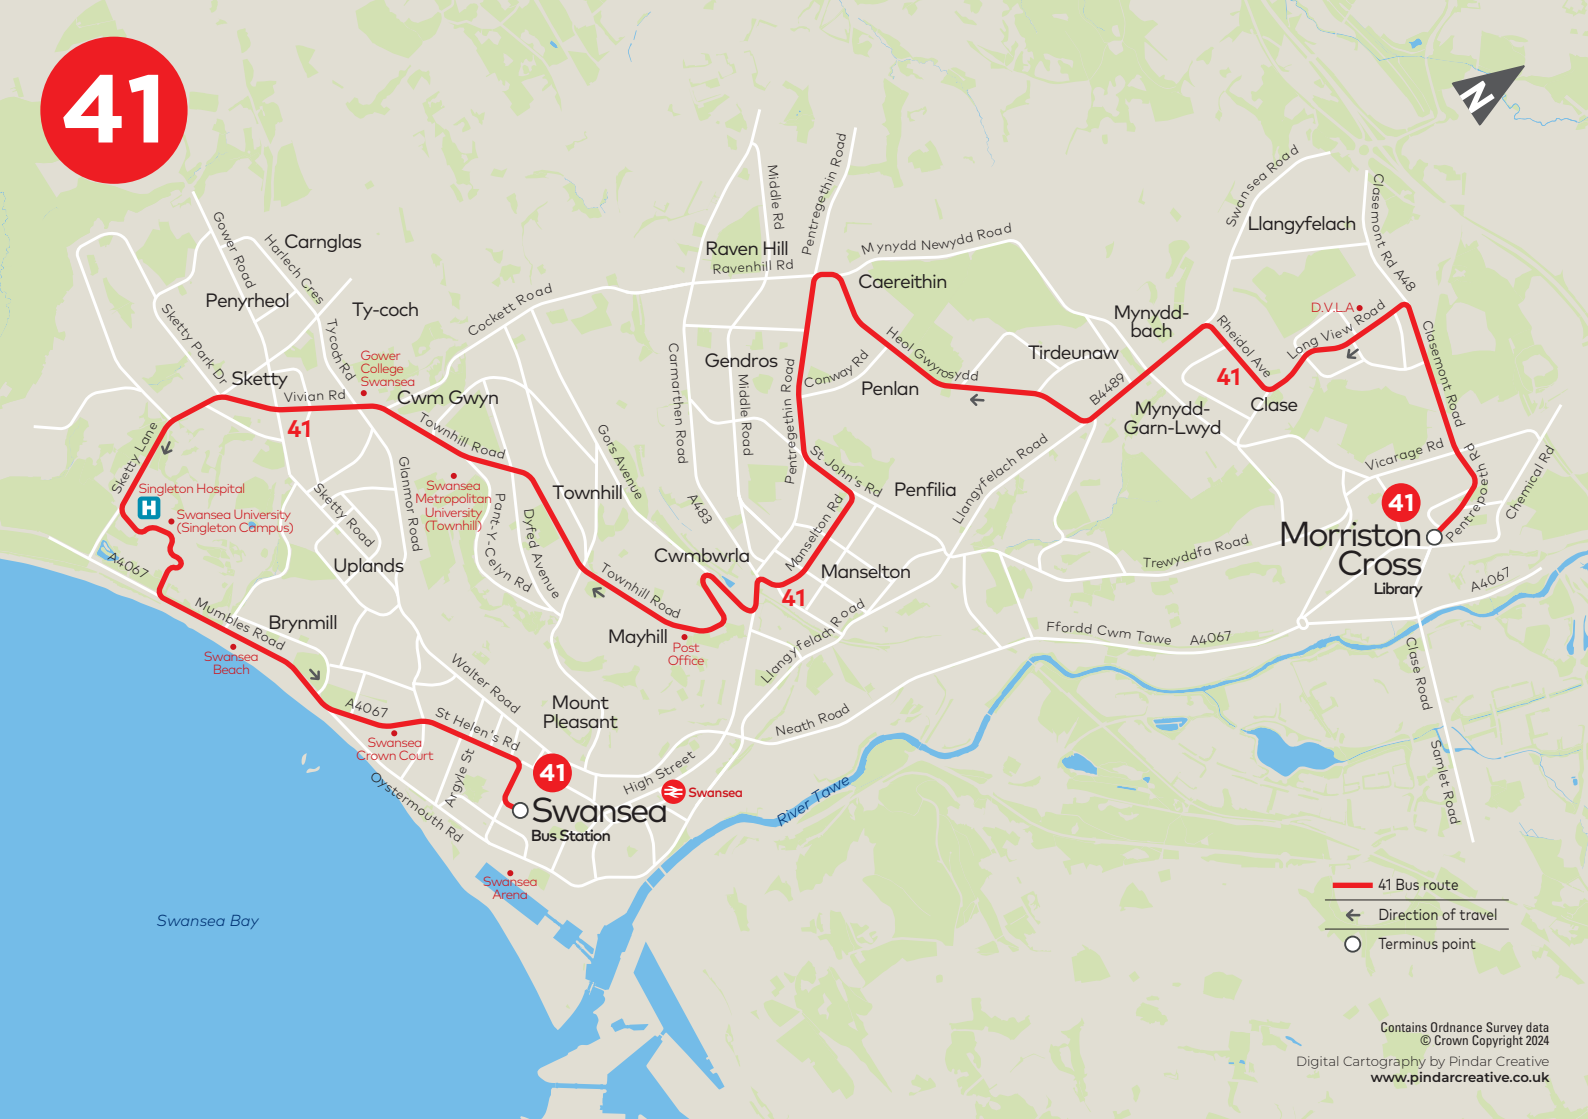

## Mondays to Fridays except Public Holidays

	<i>Service Number</i>	<b>41</b>	<b>41</b>	<b>41</b>
<b>Morrison Cross (Library)</b>	—	—	0745	
Clase Estate D.V.L.A.	0555	—	0750	
Penlan Roundabout	0605	0653	0804	
Caereithin Cross	0607	0655	0807	
Manselton St Johns Road	0610	0658	0811	
Cwmbwrla (Approach Road)	0614	0702	0817	
Mayhill (Post Office)	0618	0705	0822	
Townhill (Graiglwyd Square)	0622	0710	0827	
Swansea College (SW)	0624	0713	0833	
Sketty Cross	0626	0715	0843	
Singleton Hospital	0630	0719	0851	
<b>Swansea University (Singleton Campus)</b>	0634	0723	0856	
Swansea University (NE)			0858	
Swansea (Crown Court)			0903	
<b>Swansea Bus Station</b>			0908	

## Saturdays except Public Holidays

	<i>Service Number</i>	<b>41</b>	<b>41</b>
<b>Clase Estate D.V.L.A.</b>	0555	—	
Penlan Roundabout	0604	0653	
Caereithin Cross	0606	0655	
Manselton St Johns Road	0609	0658	
Cwmbwrla (Approach Road)	0613	0702	
Mayhill (Post Office)	0616	0705	
Townhill (Graiglwyd Square)	0619	0709	
Swansea College (SW)	0621	0712	
Sketty Cross	0624	0714	
Singleton Hospital	0628	0718	
<b>Swansea University (Singleton Campus)</b>	0630	0720	

# 41

-  41 Bus route
-  Direction of travel
-  Terminus point