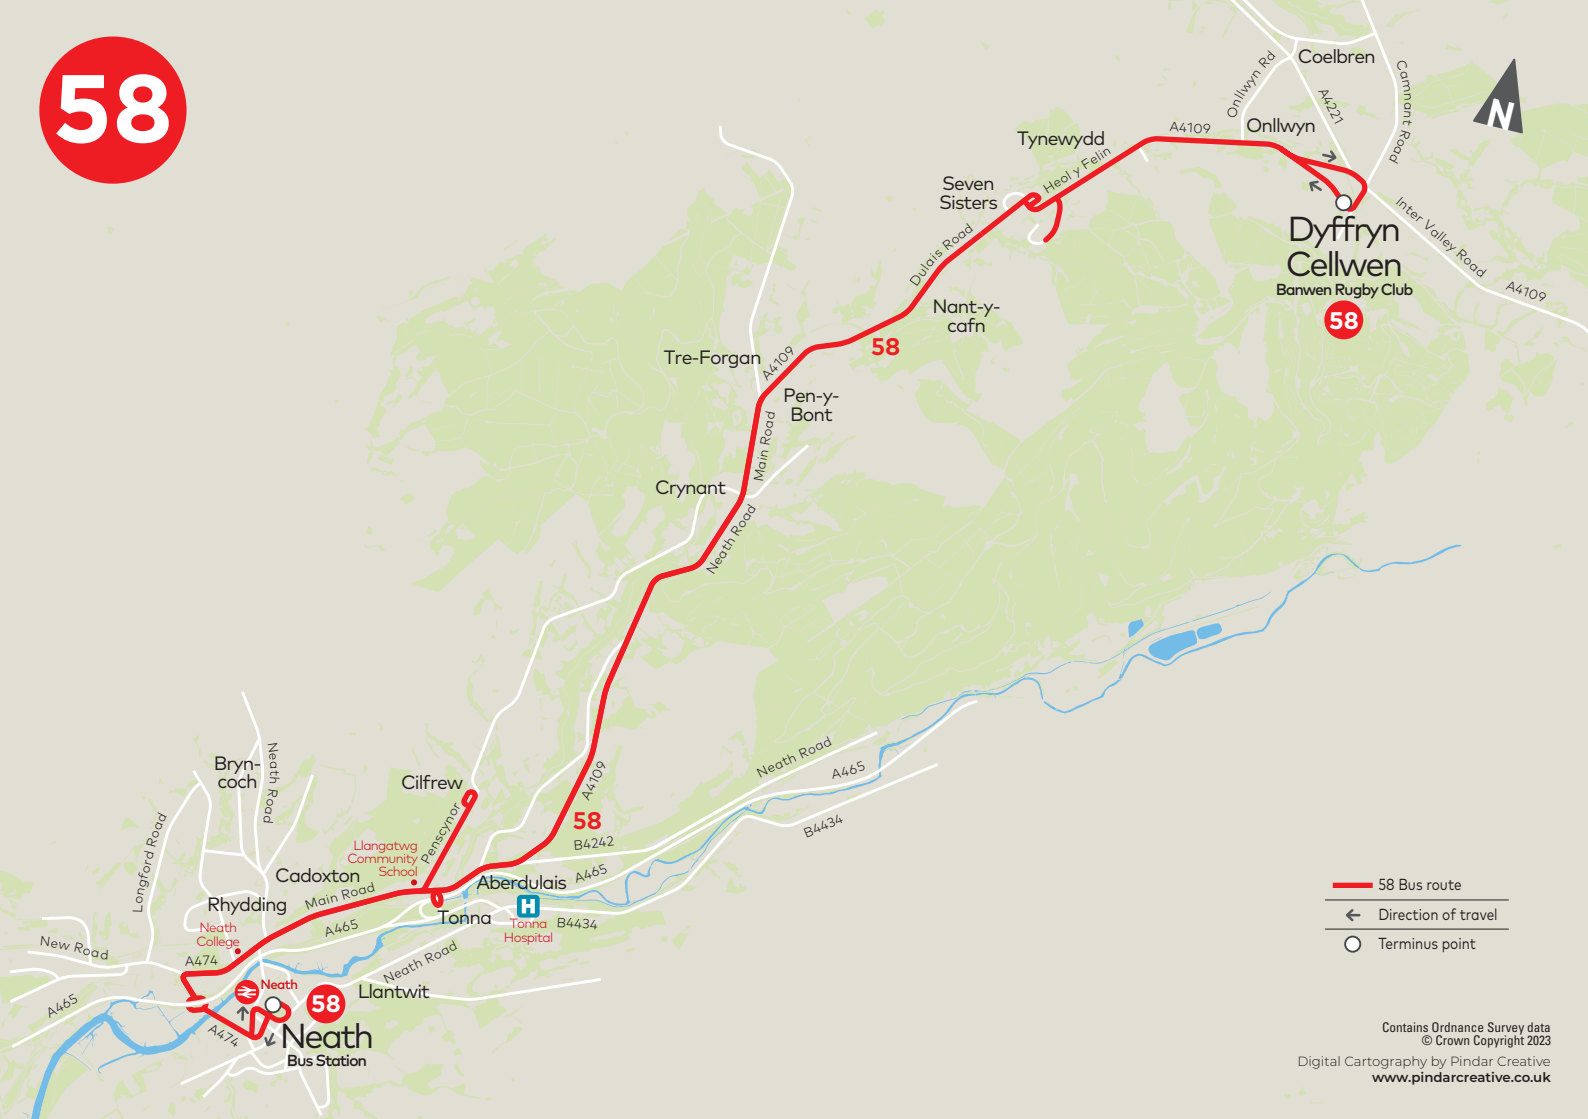

No service on Monday to Saturday

58

- 58 Bus route
- ← Direction of travel
- Terminus point