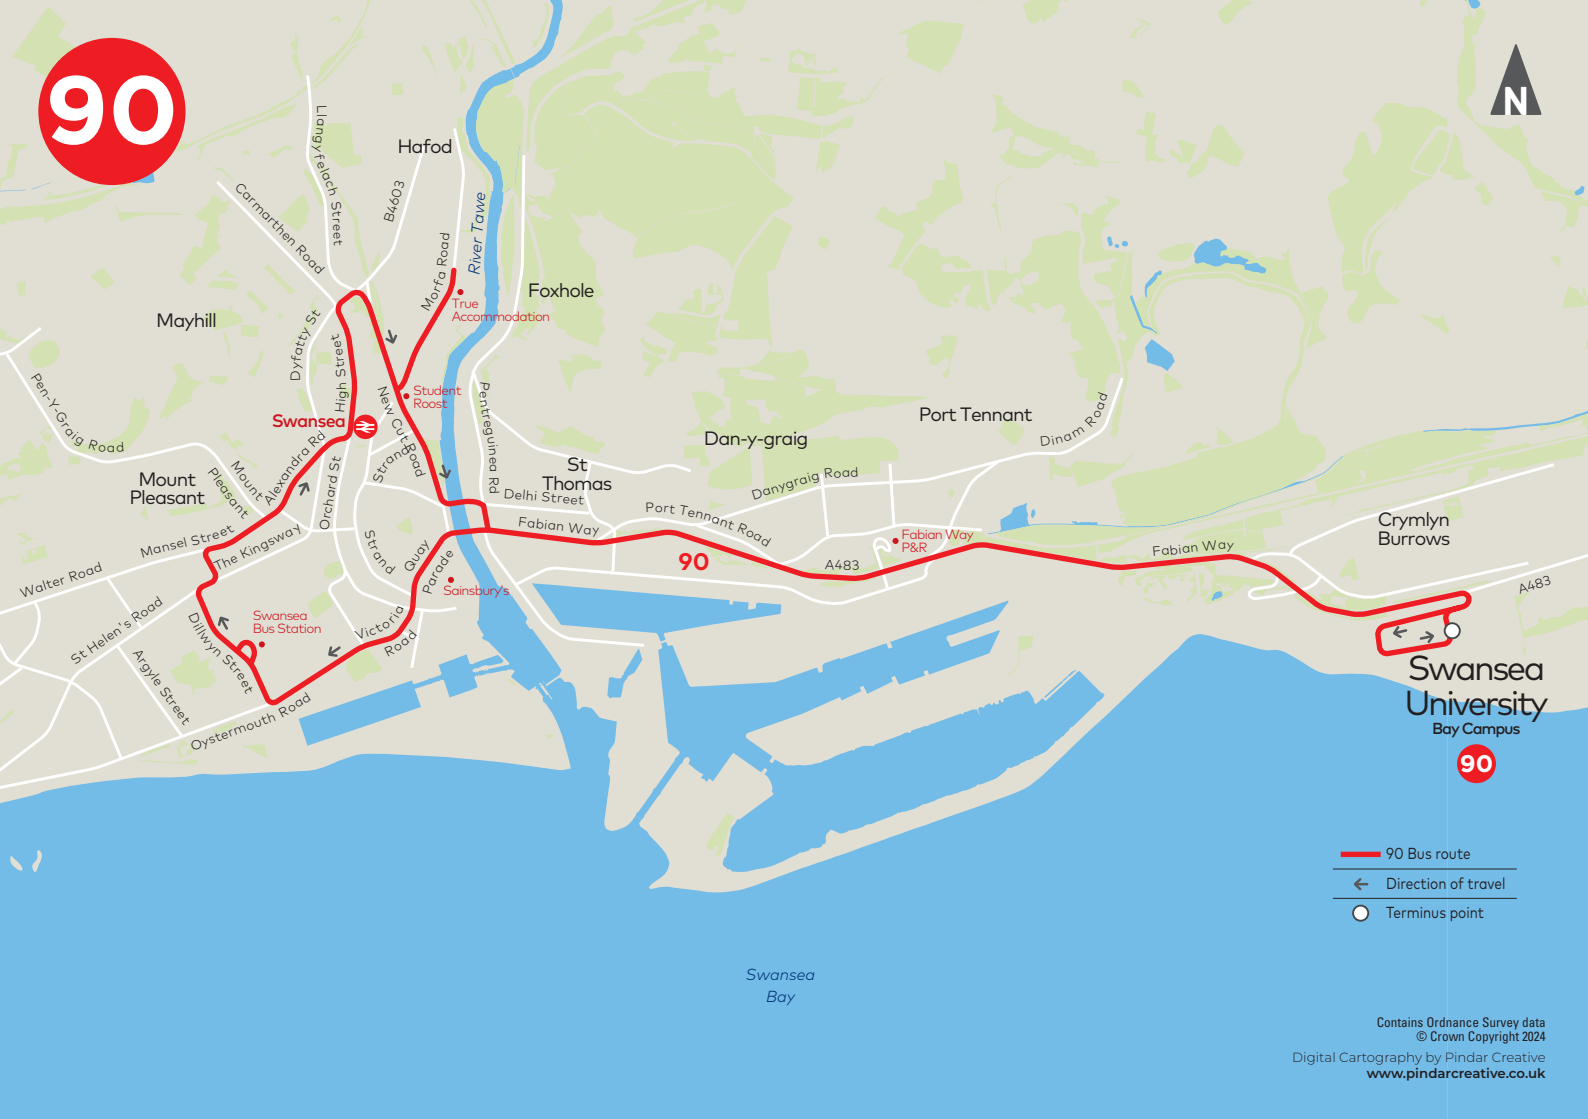

# 90

- 90 Bus route
- Direction of travel
- Terminus point

Swansea  
University  
Bay Campus

90