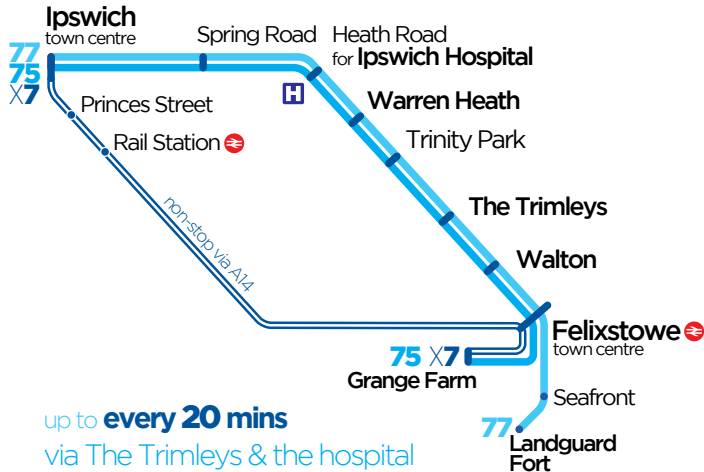

welcome aboard...

your **frequent connections** between the county town of **Ipswich** and the popular Suffolk coastal resort of **Felixstowe**.

With up to **four buses every hour** during the day from Monday to Saturday, our routes offer **regular, quick and direct links**...ideal whether you're going to school or work, having a day out at the seaside or enjoying a bit of retail therapy.

great value fares...

from **Felixstowe** or **The Trimleys** to **Ipswich**

Suffolk Coastal zone tickets	all Day		Flexi 5	5-day	Week	10-trips	Month
			5 days in 14	5 or 7 consecutive days		in 28 days	
adult	£7	£25	£23	£25	£25	£25	£90
young person	£5.50 app or bus	£19 on app	£17.50 on app or on bus	£19 on app or on bus	£19 on app	£19 on app	£70 on app

from **Trinity Park & Warren Heath** to **Ipswich**

Ipswich zone day ticket	adult	young person	High5
	£5.50	£4 5-19	£10 group*

buy on app or on bus

Ipswich Zone tickets	Flexi 5		5-day	Week	10-trips	Month
	5 days in 14		5 or 7 consecutive days		in 28 days	
adult	£21	£19	£21	£20	£75	
young person	£16 on app	£14 on app or on bus	£16 on app or on bus	£15 on app	£57 on app	

for journeys anywhere between **Felixstowe & The Trimleys**

Felixstowe town zone tickets	all Day		Flexi 5	5-day	Week	10-trips	Month
			5 days in 14	5 or 7 consecutive days		in 28 days	
adult	£5	£20	£18	£20	£19	£70	
young person	£3.70 app or bus	£15 on app	£13.50 on app or on bus	£15 on app	£14 on app	£55 on app	

travel together and save with a High5 ticket

*up to 5 people - max 2 adults aged 20+

age 5 to 19? ask for a cheaper Young Person fare

or if you're at school, college or 6th form go online to find out about our great value **Student Saver** tickets

no cash? no problem! pay with **contactless**

why wait until it's late?

concession pass holders travel at young person single fares from 0830 to 0930 on weekdays.

make boarding a breeze