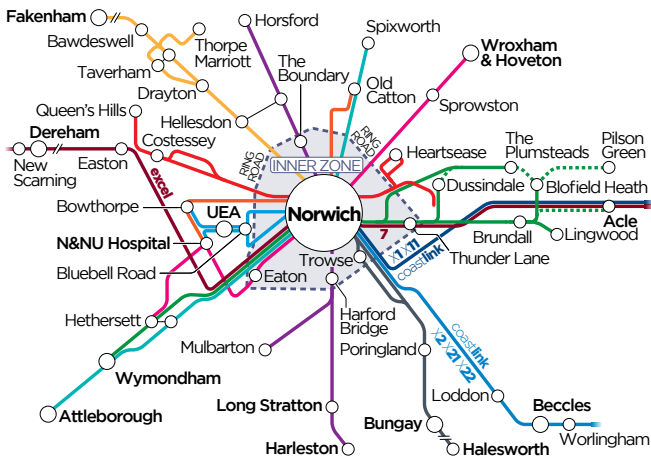

Welcome to the

BLUE LINE 25 26

frequent and direct buses between the **Rail Station, City Centre & University** and through the heart of Norwich's famous Golden Triangle

You can catch a Blue Line bus...

between the university and the city centre & rail station
up to **every 7 minutes** Monday - Saturday daytimes
up to **every 10 minutes** Sundays & Bank Hols
and up to **every 15 minutes** in the evenings

and beyond the university to the hospital or Bowthorpe
up to **every 30 minutes*** *Monday to Saturday only

network **Norwich** buses, made simple...

The **Blue Line** is one of our nine frequent colour-coded **Network Norwich** bus routes...ideal for **easy connections** all across the city with **great value tickets** for unlimited travel...

unlimited travel - all buses - all day

Norwich Zone anywhere on the map **£6** adult **£4.50** young person **£11** High5 group*

Inner Zone for shorter trips **£5** adult **£3.70** young person **£9** High5 group*
buy on app or on the bus

great value fares...

all **Norwich** all **day** buy on app or on bus

adult **£6**

young person **£4.50** 5-19

High5 £11 group*

travel regularly? get the best deals on the **First Bus App**

tickets for the whole Norwich Zone	Flexi 5 5 days in 14		5-day Week 5 or 7 consecutive days		10-trips in 28 days	Month
	Adult	Young Person	Adult	Young Person	Adult	Young Person
	£23	£17.50 on app	£21	£17.50 on app or on bus	£22 on app	£80 on app

travel together and save with a **High5** ticket

*up to 5 people - max 2 adults aged 20+

age 5 to 19? ask for a discounted **Young Person** fare

or if you're at school, college or 6th form go online to find out about our great value **Student Saver** tickets