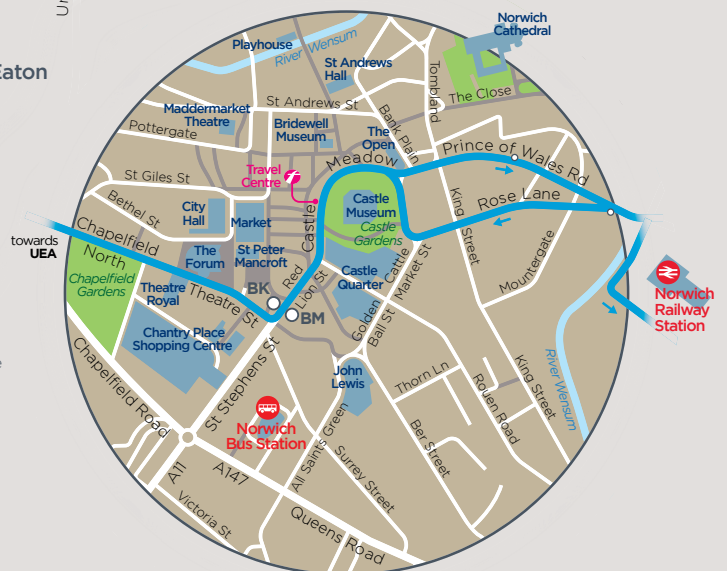

# BLUE LINE

up to every 7 mins between

**Rail Station**   
& **Riverside Leisure**

**City Centre**

**University**

then continuing to

**N&NU Hospital** 26

**Bowthorpe Shopping Centre** 26A

## BLUE LINE

-  buses travel one way along this section
-  some buses operate this route - see timetable for details
-  terminus point
-  bus stop  
bus stop locations are shown as a guide only
-  terminus point: Sundays only

### On The Ball City!

When Norwich City play at home, all Blue Line buses will start and finish their journeys at the rail station for around two hours before kick off and an hour after the game ends.

where to catch your bus in **Norwich City Centre**

# BLUE LINE 25 26

frequent and direct buses between the **Rail Station, City Centre & University** and through the heart of Norwich's famous Golden Triangle