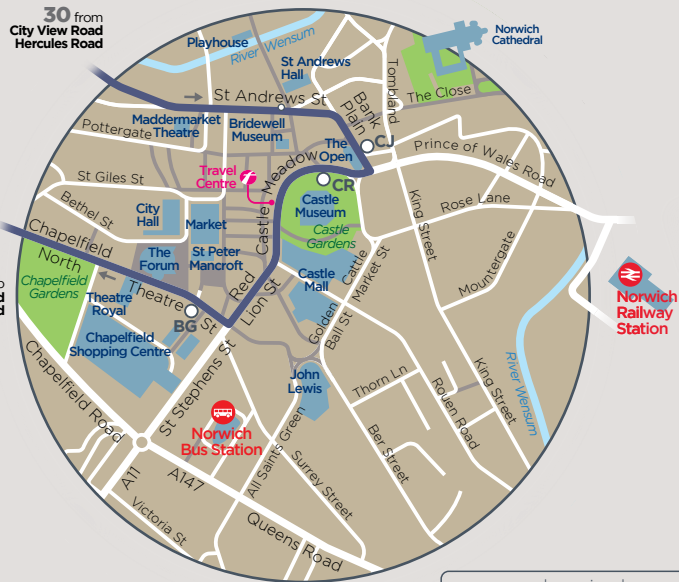

30 City Centre | Heigham Street | Mile Cross | Hellesdon Hercules Road & Mill Corner circular

Mondays to Saturdays (except public holidays)

	30	30	30	30	30	30	30	30
City Centre Castle Meadow		1005	1105	1205	1305	1405	1405	1505
City Centre Theatre Street		1008	1108	1208	1308	1408	1408	1508
Heigham Street •		1015	1115	1215	1315	1415	1415	1515
Drayton Road Roundabout		1019	1119	1219	1319	1419	1419	1519
City View Road Hercules Road	0925	1025	1125	1225	1325	1425	1425	1525
Hellesdon Reepham Rd/Meadow Way	0930	1030	1130	1230	1330	1430	1430	1530
Hellesdon Middletons Lane •	0934	1034	1134	1234	1334		1434	1534
Hellesdon Mill Corner	0940	1040	1140	1240	1340		1440	1540
Drayton Road Roundabout	0947	1047	1147	1247	1347		1447	
Heigham Street •	0950	1050	1150	1250	1350		1450	
City Centre Bank Plain •	0958	1058	1158	1258	1358		1458	
City Centre Castle Meadow	1000	1100	1200	1300	1400		1500	

• Times at these stops are estimated

operates on schooldays only

operates on Saturdays and school holidays only

Important note: All fares, tickets, zones and other non-timetable information are correct as at 20/08/23 and are subject to change during the life of this booklet. Please check our website firstbus.co.uk/easterncounties for up to date info.

your simple **route guide** to
service **30**

where to **catch your bus** in
Norwich City Centre

- buses travel one way along this section
- terminus point
- bus stop
bus stop locations are shown as a guide only