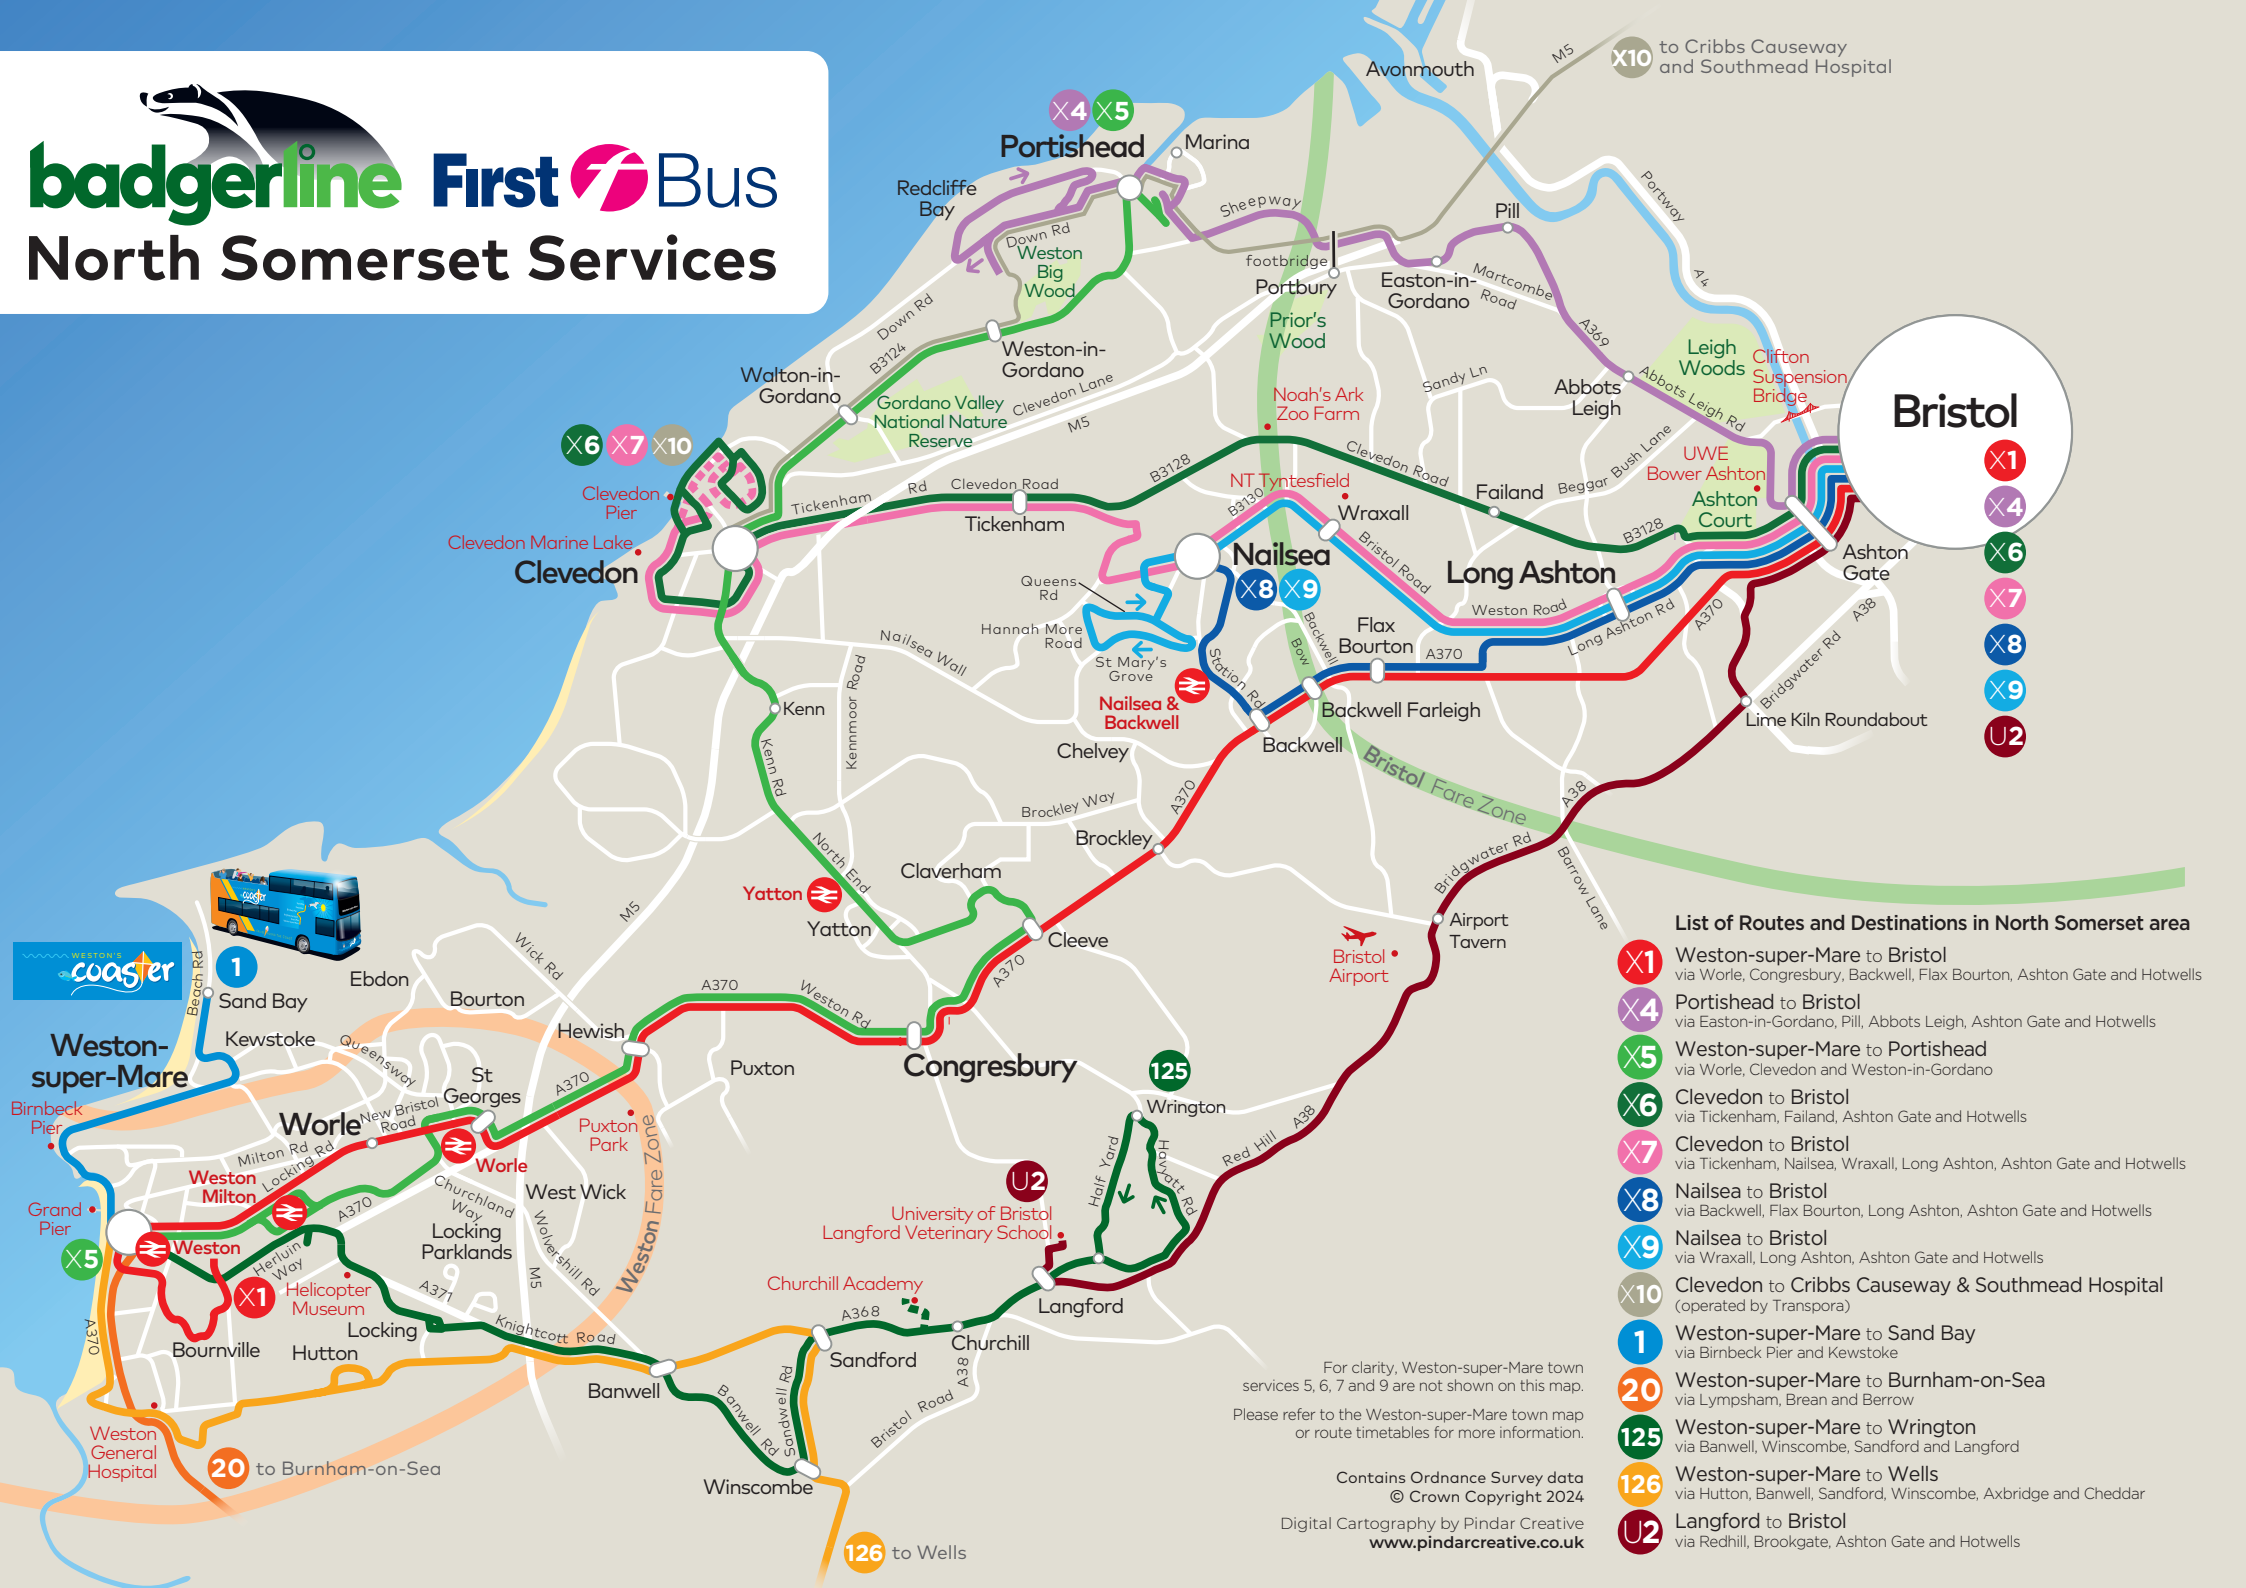

badgerline First Bus

North Somerset Services

Bristol

- X1
- X4
- X6
- X7
- X8
- X9
- U2

List of Routes and Destinations in North Somerset area

- X1** Weston-super-Mare to Bristol via Worle, Congresbury, Backwell, Flax Bourton, Ashton Gate and Hotwells
- X4** Portishead to Bristol via Easton-in-Gordano, Pill, Abbots Leigh, Ashton Gate and Hotwells
- X5** Weston-super-Mare to Portishead via Worle, Clevedon and Weston-in-Gordano
- X6** Clevedon to Bristol via Tickenham, Failand, Ashton Gate and Hotwells
- X7** Clevedon to Bristol via Tickenham, Nailsea, Wraxall, Long Ashton, Ashton Gate and Hotwells
- X8** Nailsea to Bristol via Backwell, Flax Bourton, Long Ashton, Ashton Gate and Hotwells
- X9** Nailsea to Bristol via Wraxall, Long Ashton, Ashton Gate and Hotwells
- X10** Clevedon to Cribbs Causeway & Southmead Hospital (operated by Transpora)
- 1** Weston-super-Mare to Sand Bay via Birnbeck Pier and Kewstoke
- 20** Weston-super-Mare to Burnham-on-Sea via Lymphsham, Bream and Berron
- 125** Weston-super-Mare to Wrington via Banwell, Winscombe, Sandford and Langford
- 126** Weston-super-Mare to Wells via Hutton, Banwell, Sandford, Winscombe, Axbridge and Cheddar
- U2** Langford to Bristol via Redhill, Brookgate, Ashton Gate and Hotwells

For clarity, Weston-super-Mare town services 5, 6, 7 and 9 are not shown on this map. Please refer to the Weston-super-Mare town map or route timetables for more information.

Contains Ordnance Survey data © Crown Copyright 2024
 Digital Cartography by Pindar Creative
www.pindarcreative.co.uk

126 to Wells