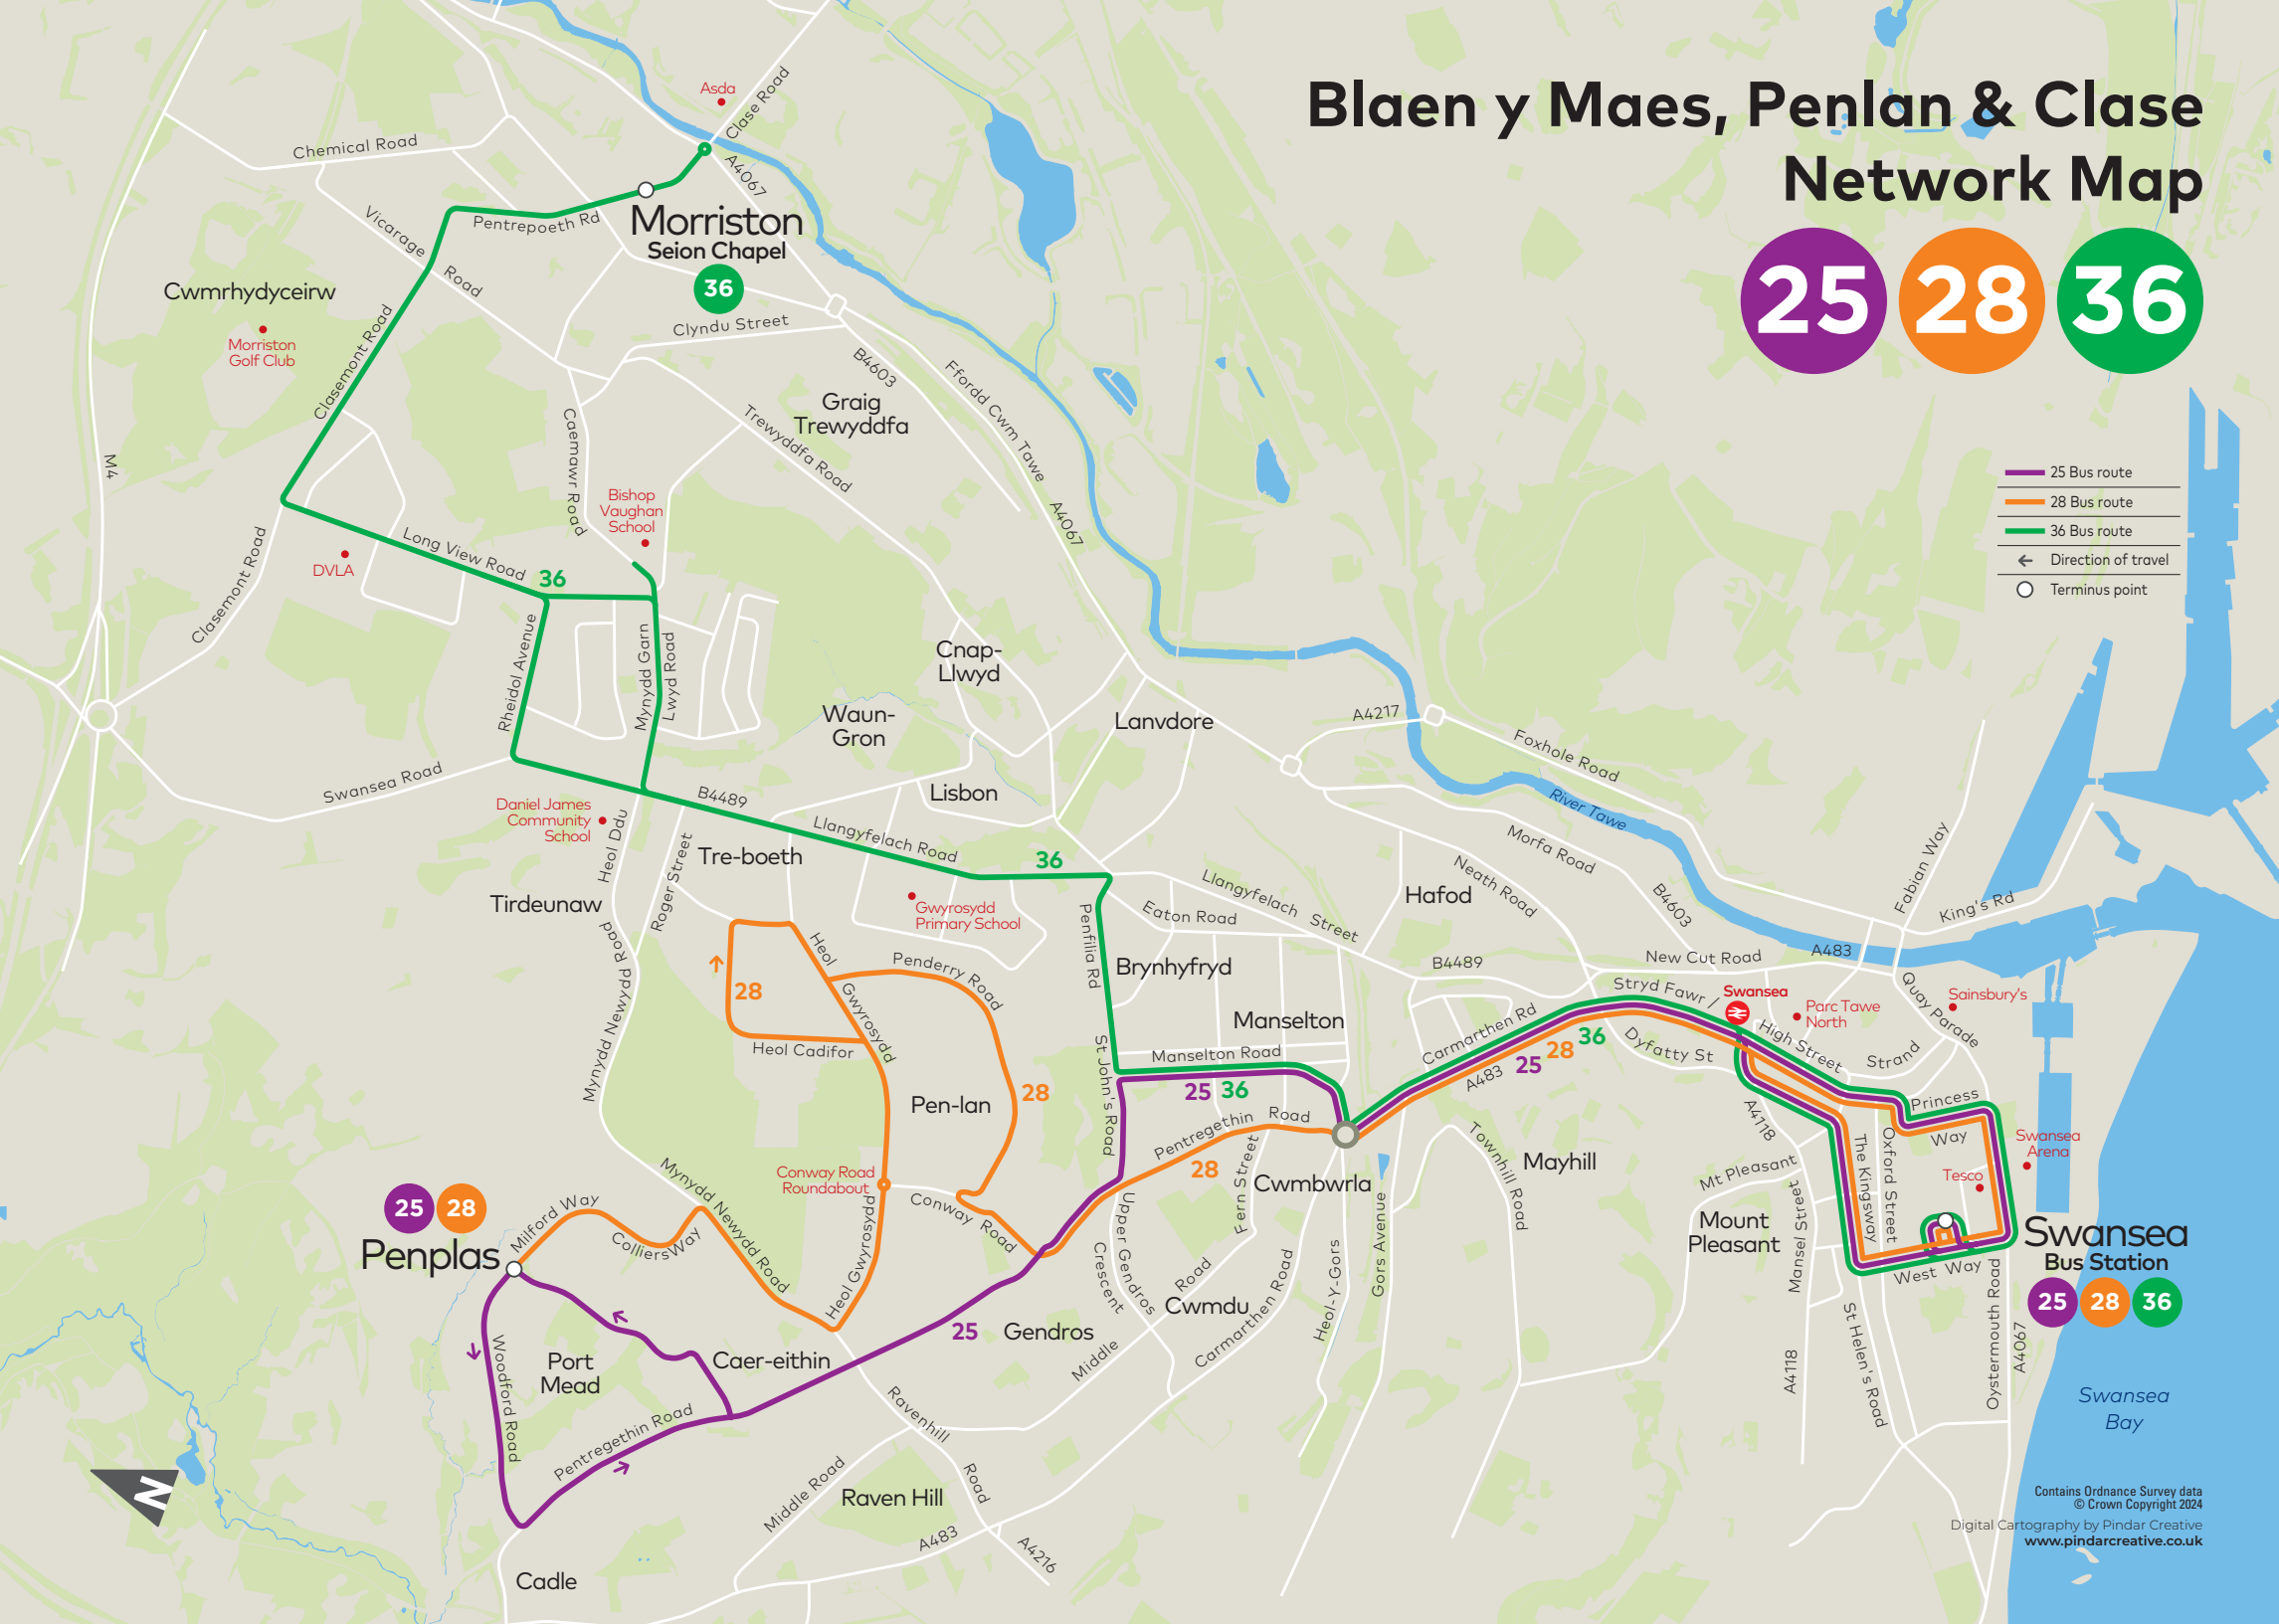

# Blaen y Maes, Penlan & Clase Network Map

- 25 Bus route
- 28 Bus route
- 36 Bus route
- ← Direction of travel
- Terminus point

**Swansea Bus Station**  
● 25 ● 28 ● 36