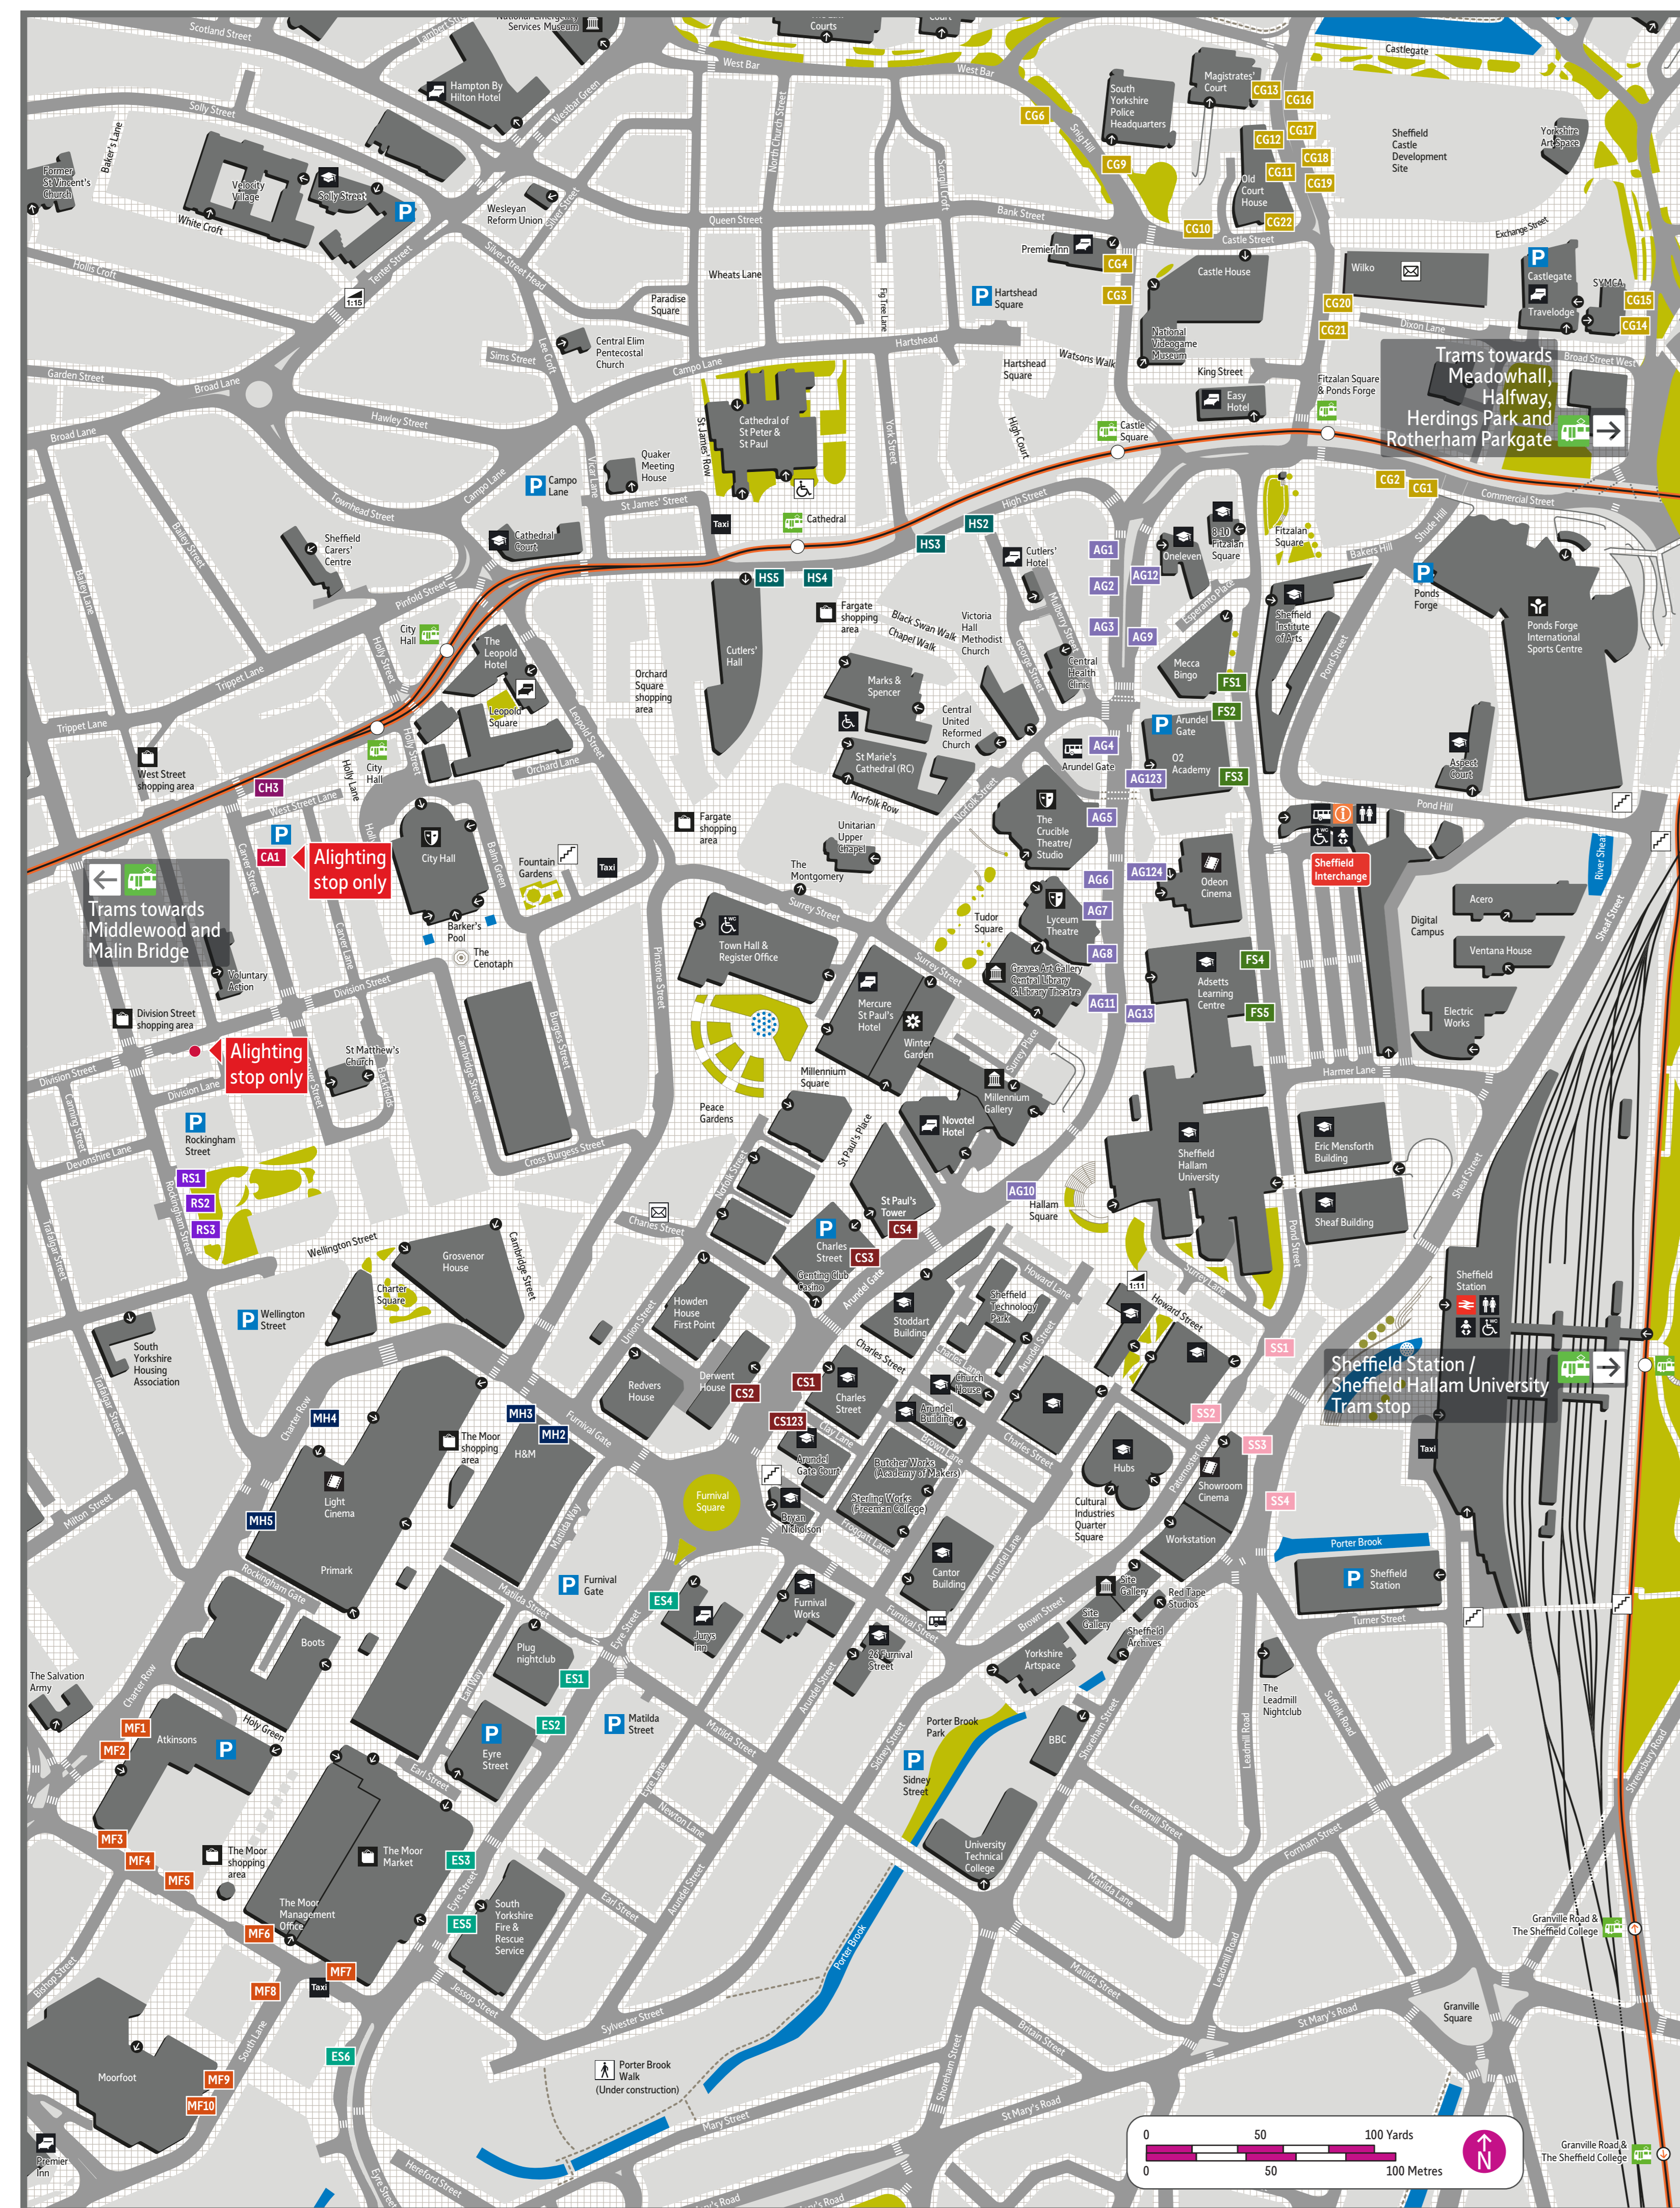

Sheffield Public Transport Map

Sheffield City Centre map

Check for service disruptions at travelsouthyorkshire.com/Disruptions

or scan this QR code by using the camera app on your phone