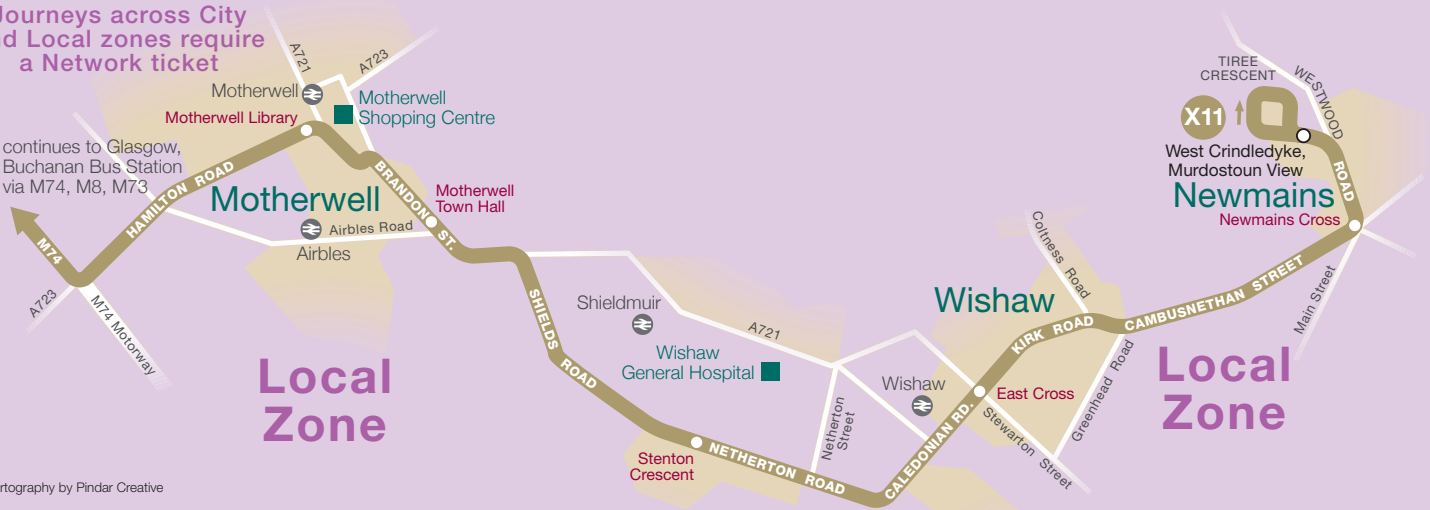

Route Map

Route of Service X11	
Terminus Point	

Journeys across City and Local zones require a Network ticket

continues to Glasgow, Buchanan Bus Station via M74, M8, M73

Local Zone

Local Zone