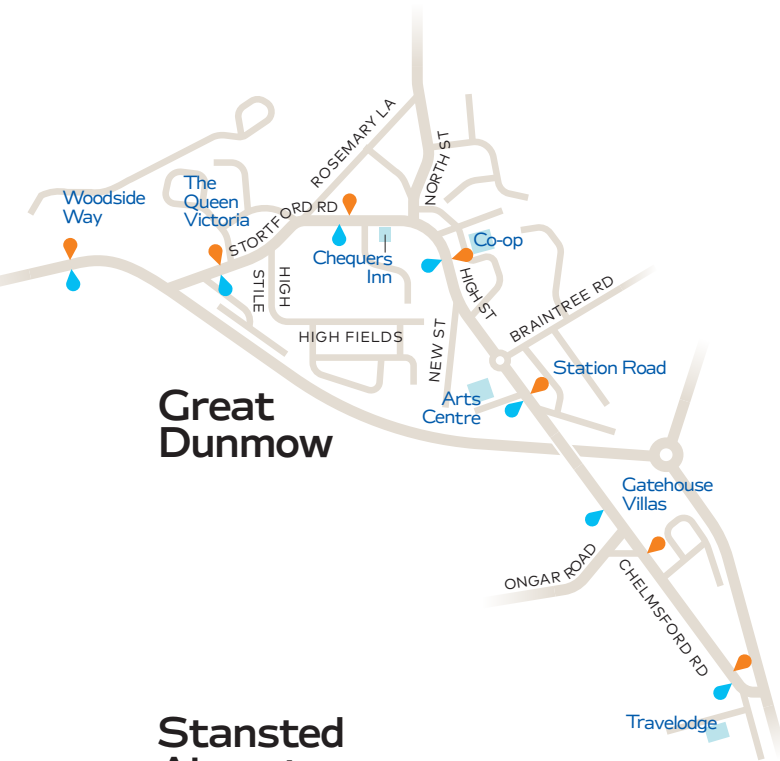

towards
Colchester

- bus stops
- towards Stansted Airport
- towards Colchester

Stansted Airport

Great Dunmow

Braintree

Bradwell

Coggeshall

Marks Tey

Stanway

Lexden

Colchester

Great Dunmow

Stansted Airport

discover Colchester

Take Airlink X20 to get to Colchester. With a comprehensive array of shops and stores big and small, together with plenty of cafés and restaurants, the city is ideal for a great day out.

Stansted
Airport

Great
Dunmow

Braintree

Bradwell

Coggeshall

Marks Tey
Stanway

Lexden

Colchester