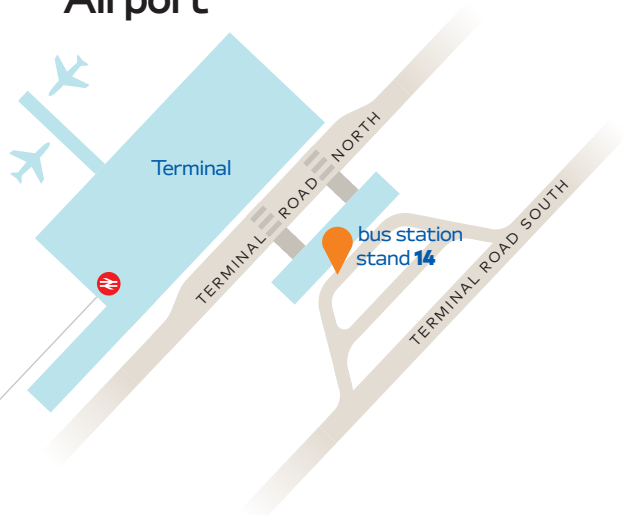

Stanway

Lexden

Colchester

Great Dunmow

Stansted Airport

discover Colchester

Take Airlink X20 to get to Colchester. With a comprehensive array of shops and stores big and small, together with plenty of cafés and restaurants, the city is ideal for a great day out.