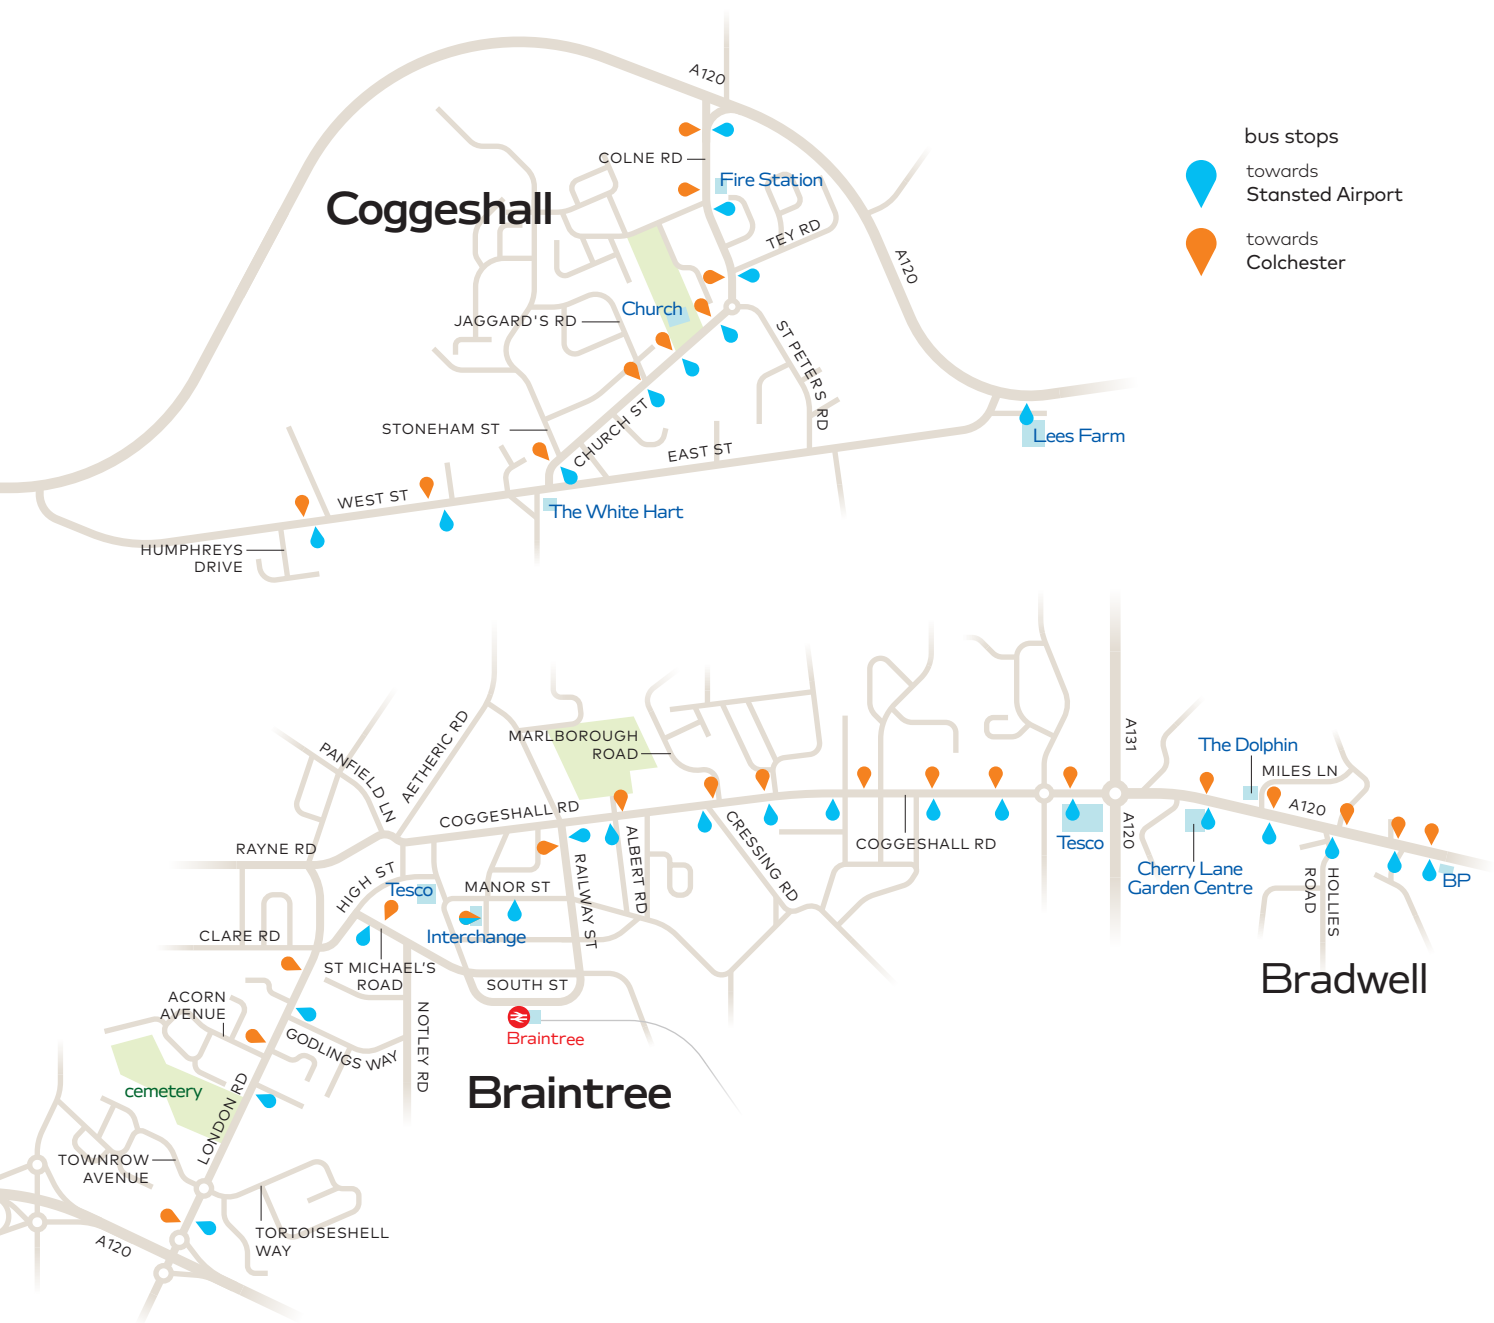

towards
Colchester

- bus stops
- towards Stansted Airport
- towards Colchester

Stansted Airport

Great Dunmow

Braintree

Bradwell

Coggeshall

Marks Tey