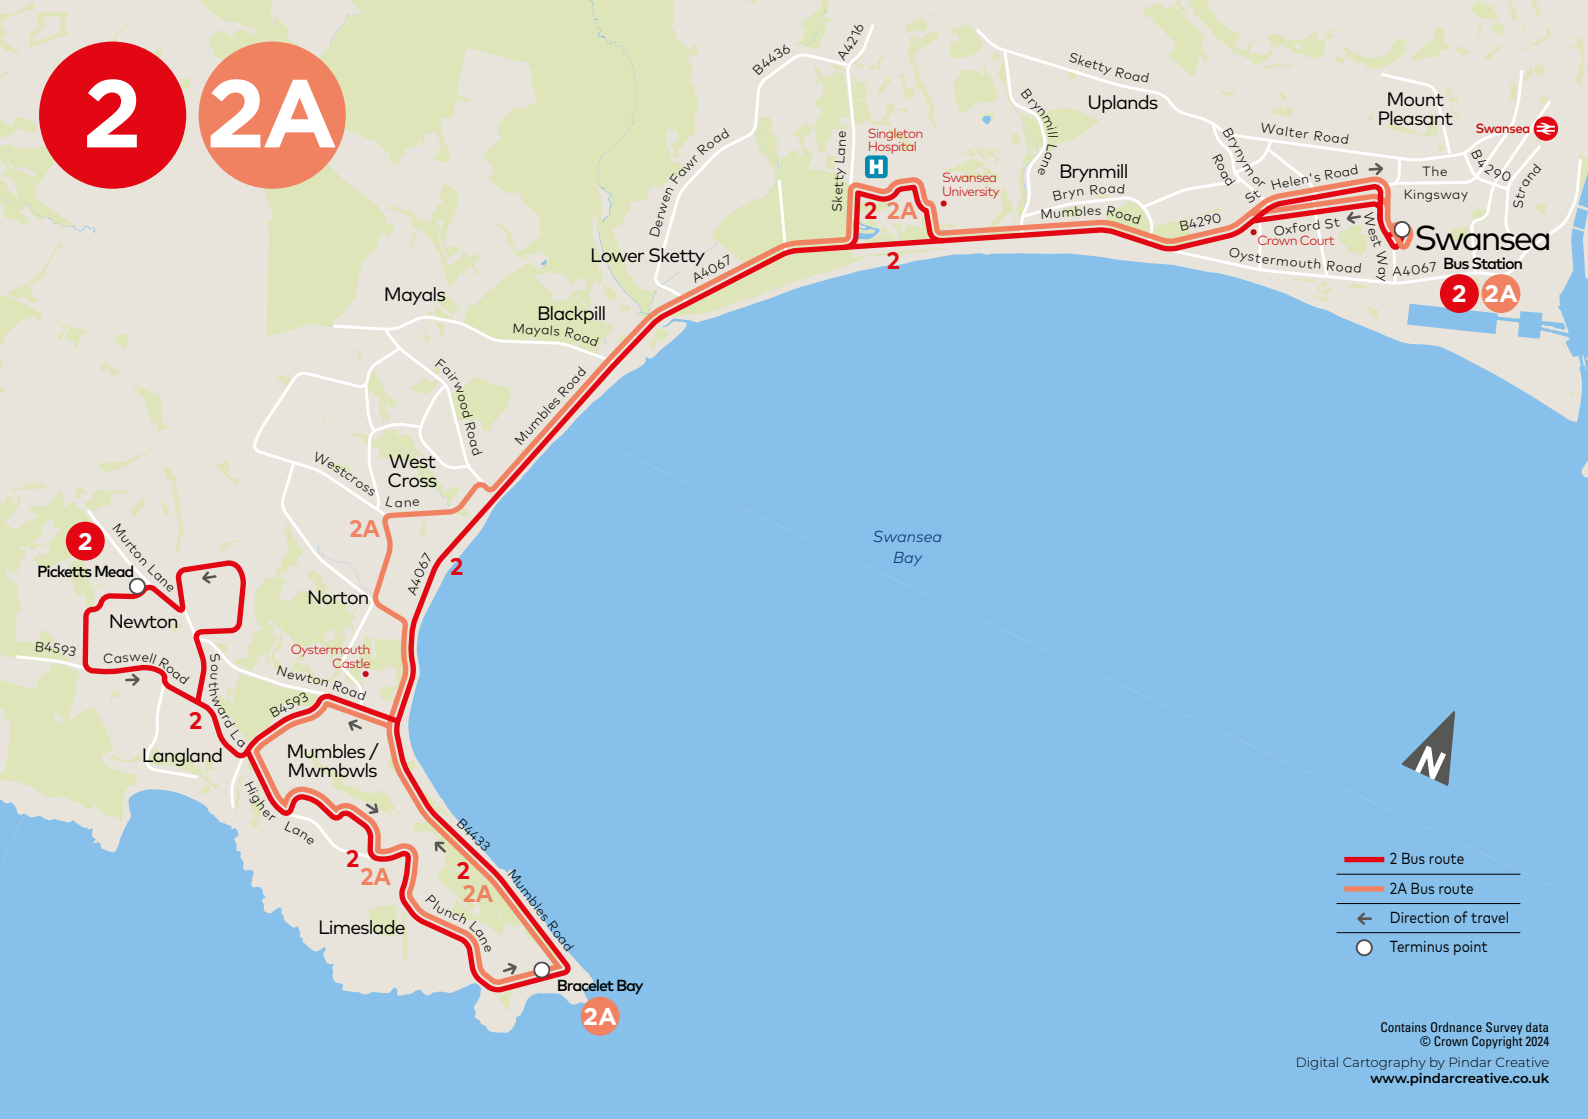

Service Number	2
Swansea Bus Station	1850
Guildhall (Crown Court)	1855
Blackpill (Lido)	1903
Oystermouth (Castle) Arr	1910
Oystermouth (Castle) Dep	1911
Langland Corner	1914
Picketts Mead (W)	1922

Sundays and Public Holidays

2

2A

- 2 Bus route
- 2A Bus route
- ← Direction of travel
- Terminus point