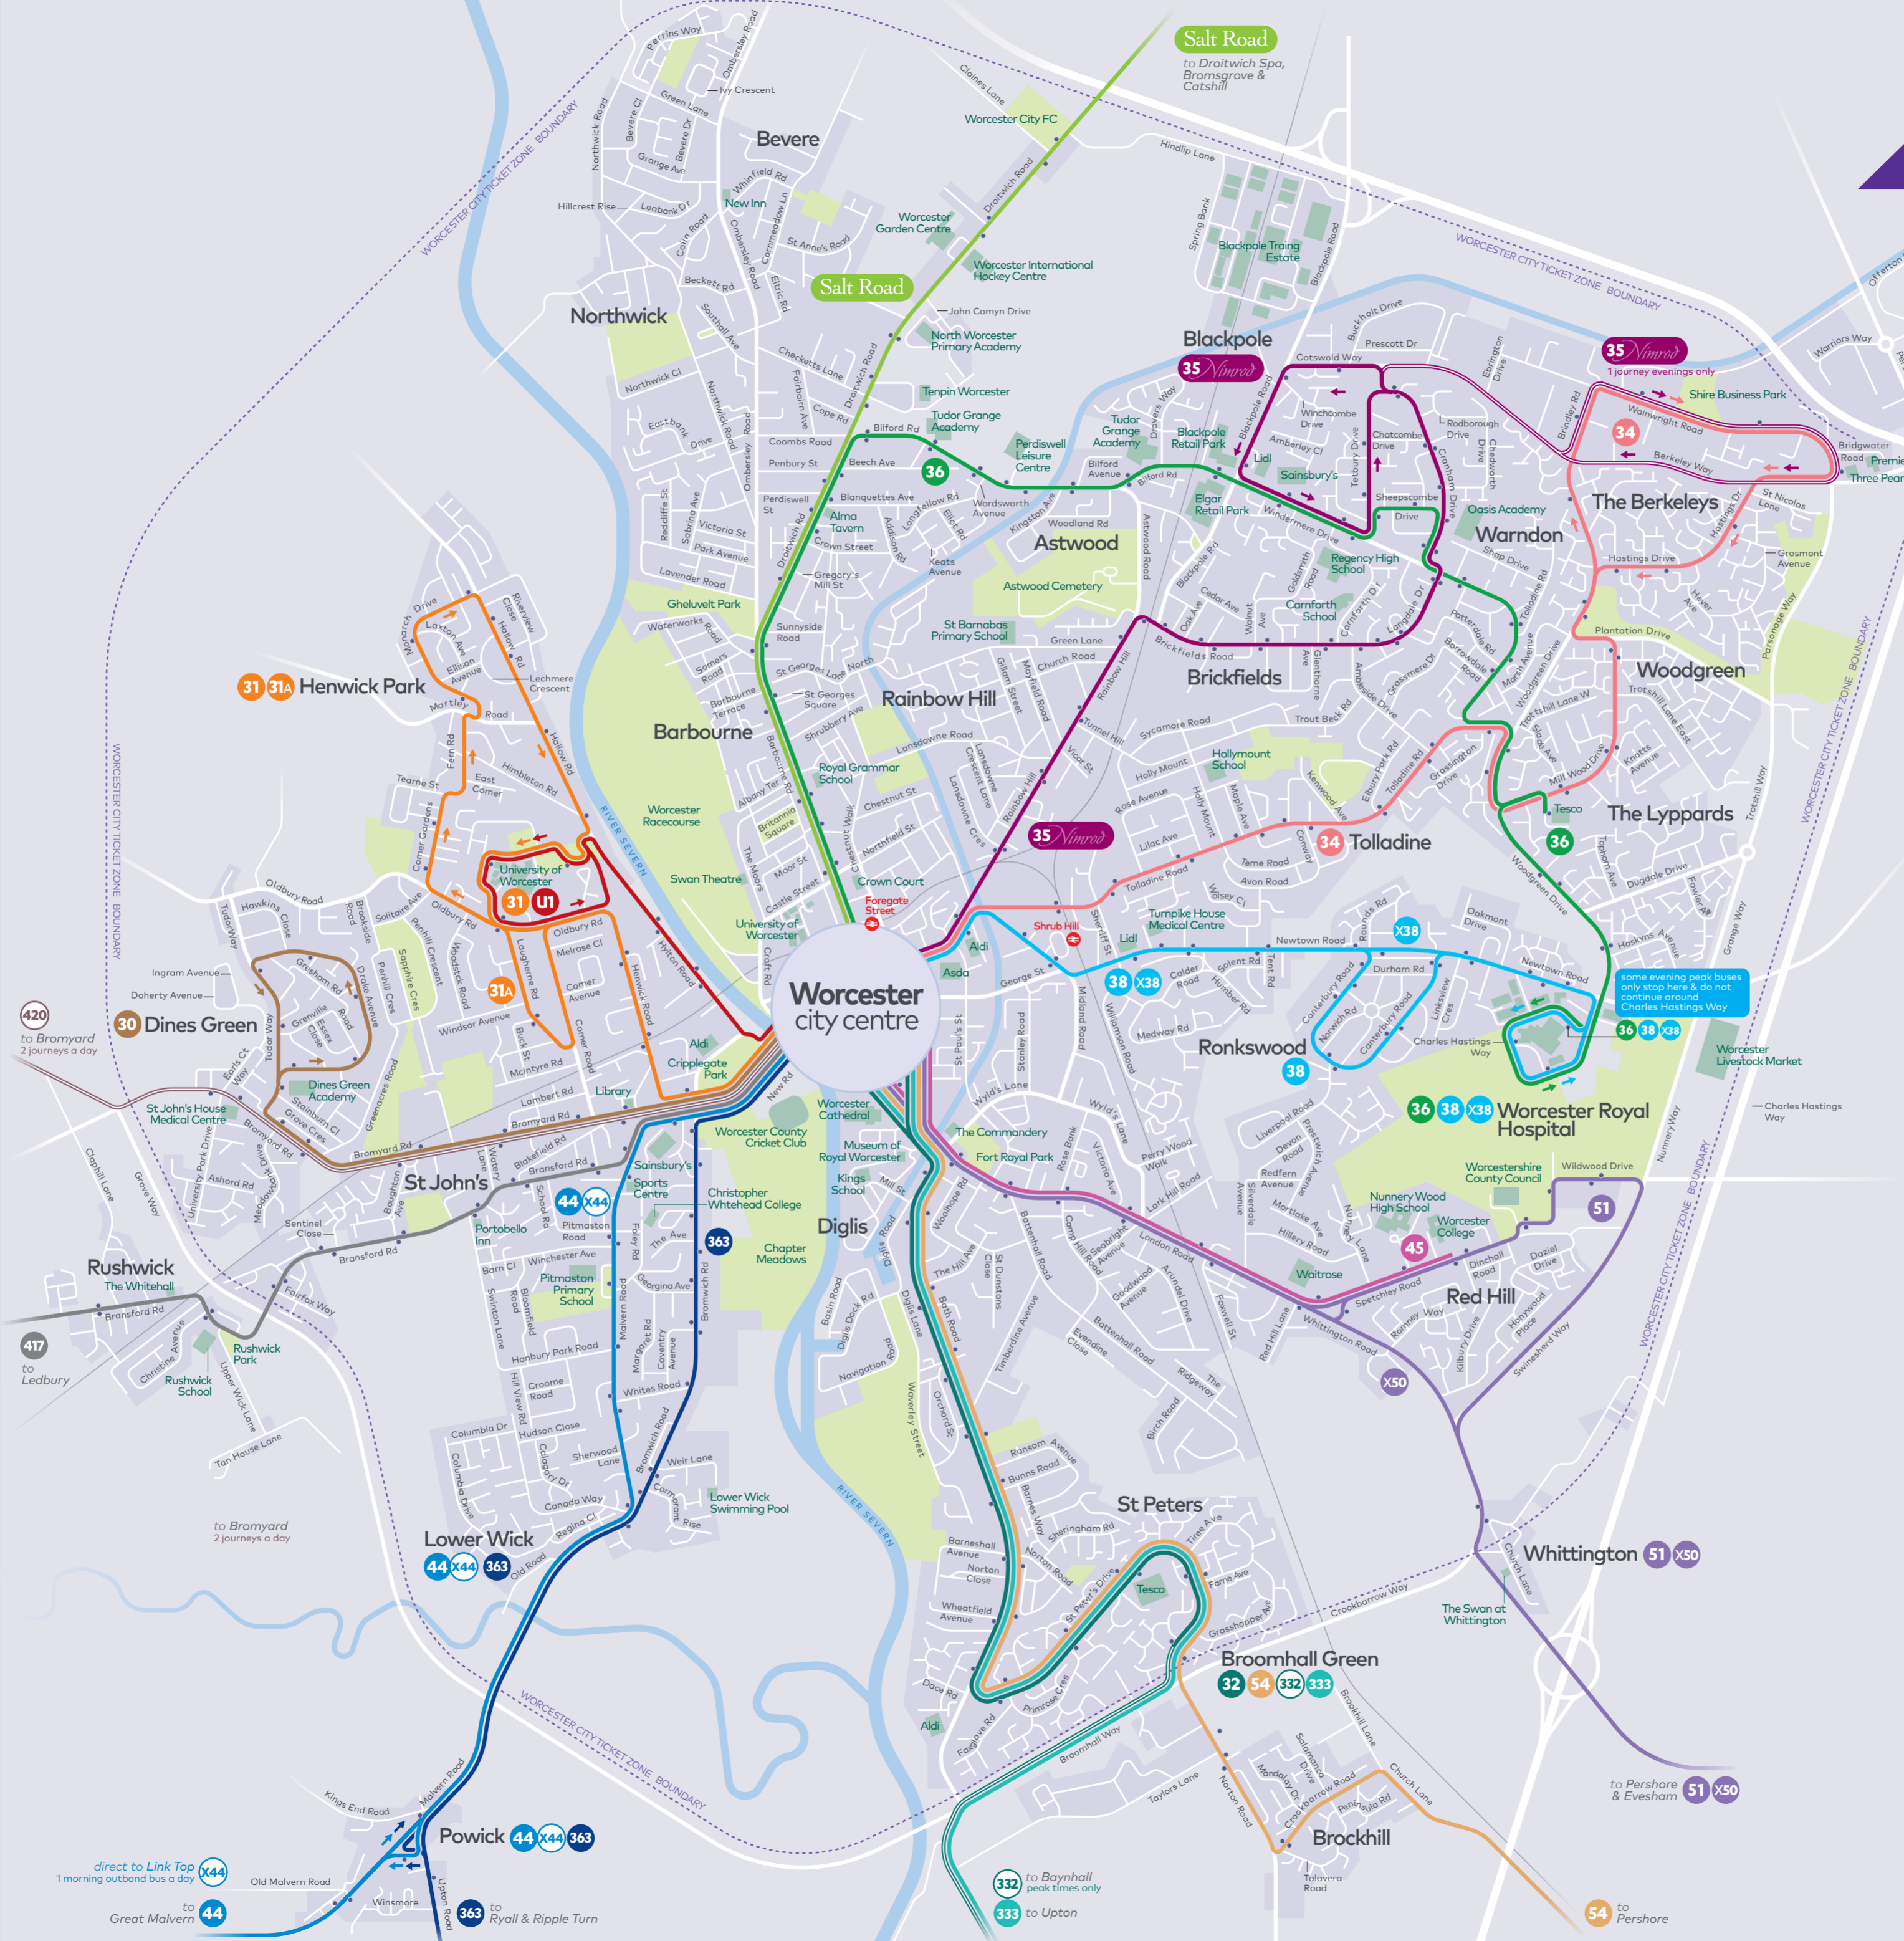

<i>Service Number</i>	31	31
Worcester Bus Station	1658	1744
University Gates	1704	1749
Monarch Drive	1710	1755
University Grounds	arr	1716 1801
University Grounds	dep	1716 1801
Worcester Bus Station	1731	1815

Saturday (except Public Holidays)

<i>Service Number</i>	31	31	31	31	31	31	31	31	31	31	31	
Worcester Bus Station	0815	0915	1015	1115	1215	1315	1415	1515	1615	1715	1815	
University Gates	0822	0922	1022	1122	1222	1322	1422	1522	1622	1722	1822	
Monarch Drive	0830	0930	1030	1130	1230	1330	1430	1530	1630	1730	1830	
University Grounds	arr	0835	0935	1035	1135	1235	1335	1435	1535	1635	1735	1835
University Grounds	dep	0835	0935	1035	1135	1235	1335	1435	1535	1635	1735	1835
Worcester Bus Station	0850	0950	1050	1150	1250	1350	1450	1550	1650	1750	1850	

No service Sundays or Public Holidays

where to catch your bus in the city centre

	towards	bus station	stop
30	Dines Green	stand J	H
31 31A	Henwick Park	stand E	H
32	Broomhall Green	stand N	F
34	The Berkeleys	stand B	C
35 <i>Nimrod</i>	Blackpole	stand D	C
36	The Lyppards	stand L	A
38 X38	Ronkwood & Hospital	stand C	C
44 X44	Great Malvern	stand H	H
45	Red Hill	stand F	F
X50	Evesham	stand F	F
51	Pershore	stand F	F
54	Broomhall Green	stand N	F
322	Baynhall	stand N	F
333	Upton	stand N	F
363	Ryall & Ripple Turn	stand N	H
417	Ledbury	stand M	
420	Bromyard	stand M	
Salt Road	Droitwich Spa, Bromsgrove & Catshill	stand O	A
U1	University of Worcester	stand E	