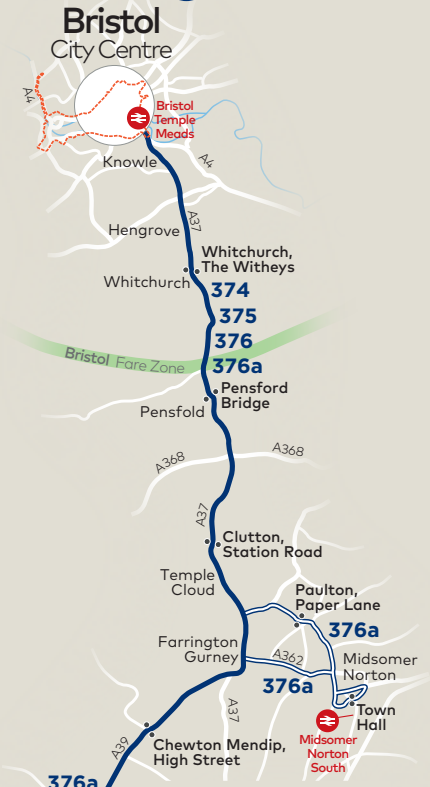

Bristol City Centre

For daytime buses between Midsomer Norton, Paulton, Whitchurch and Bristol, see service 172