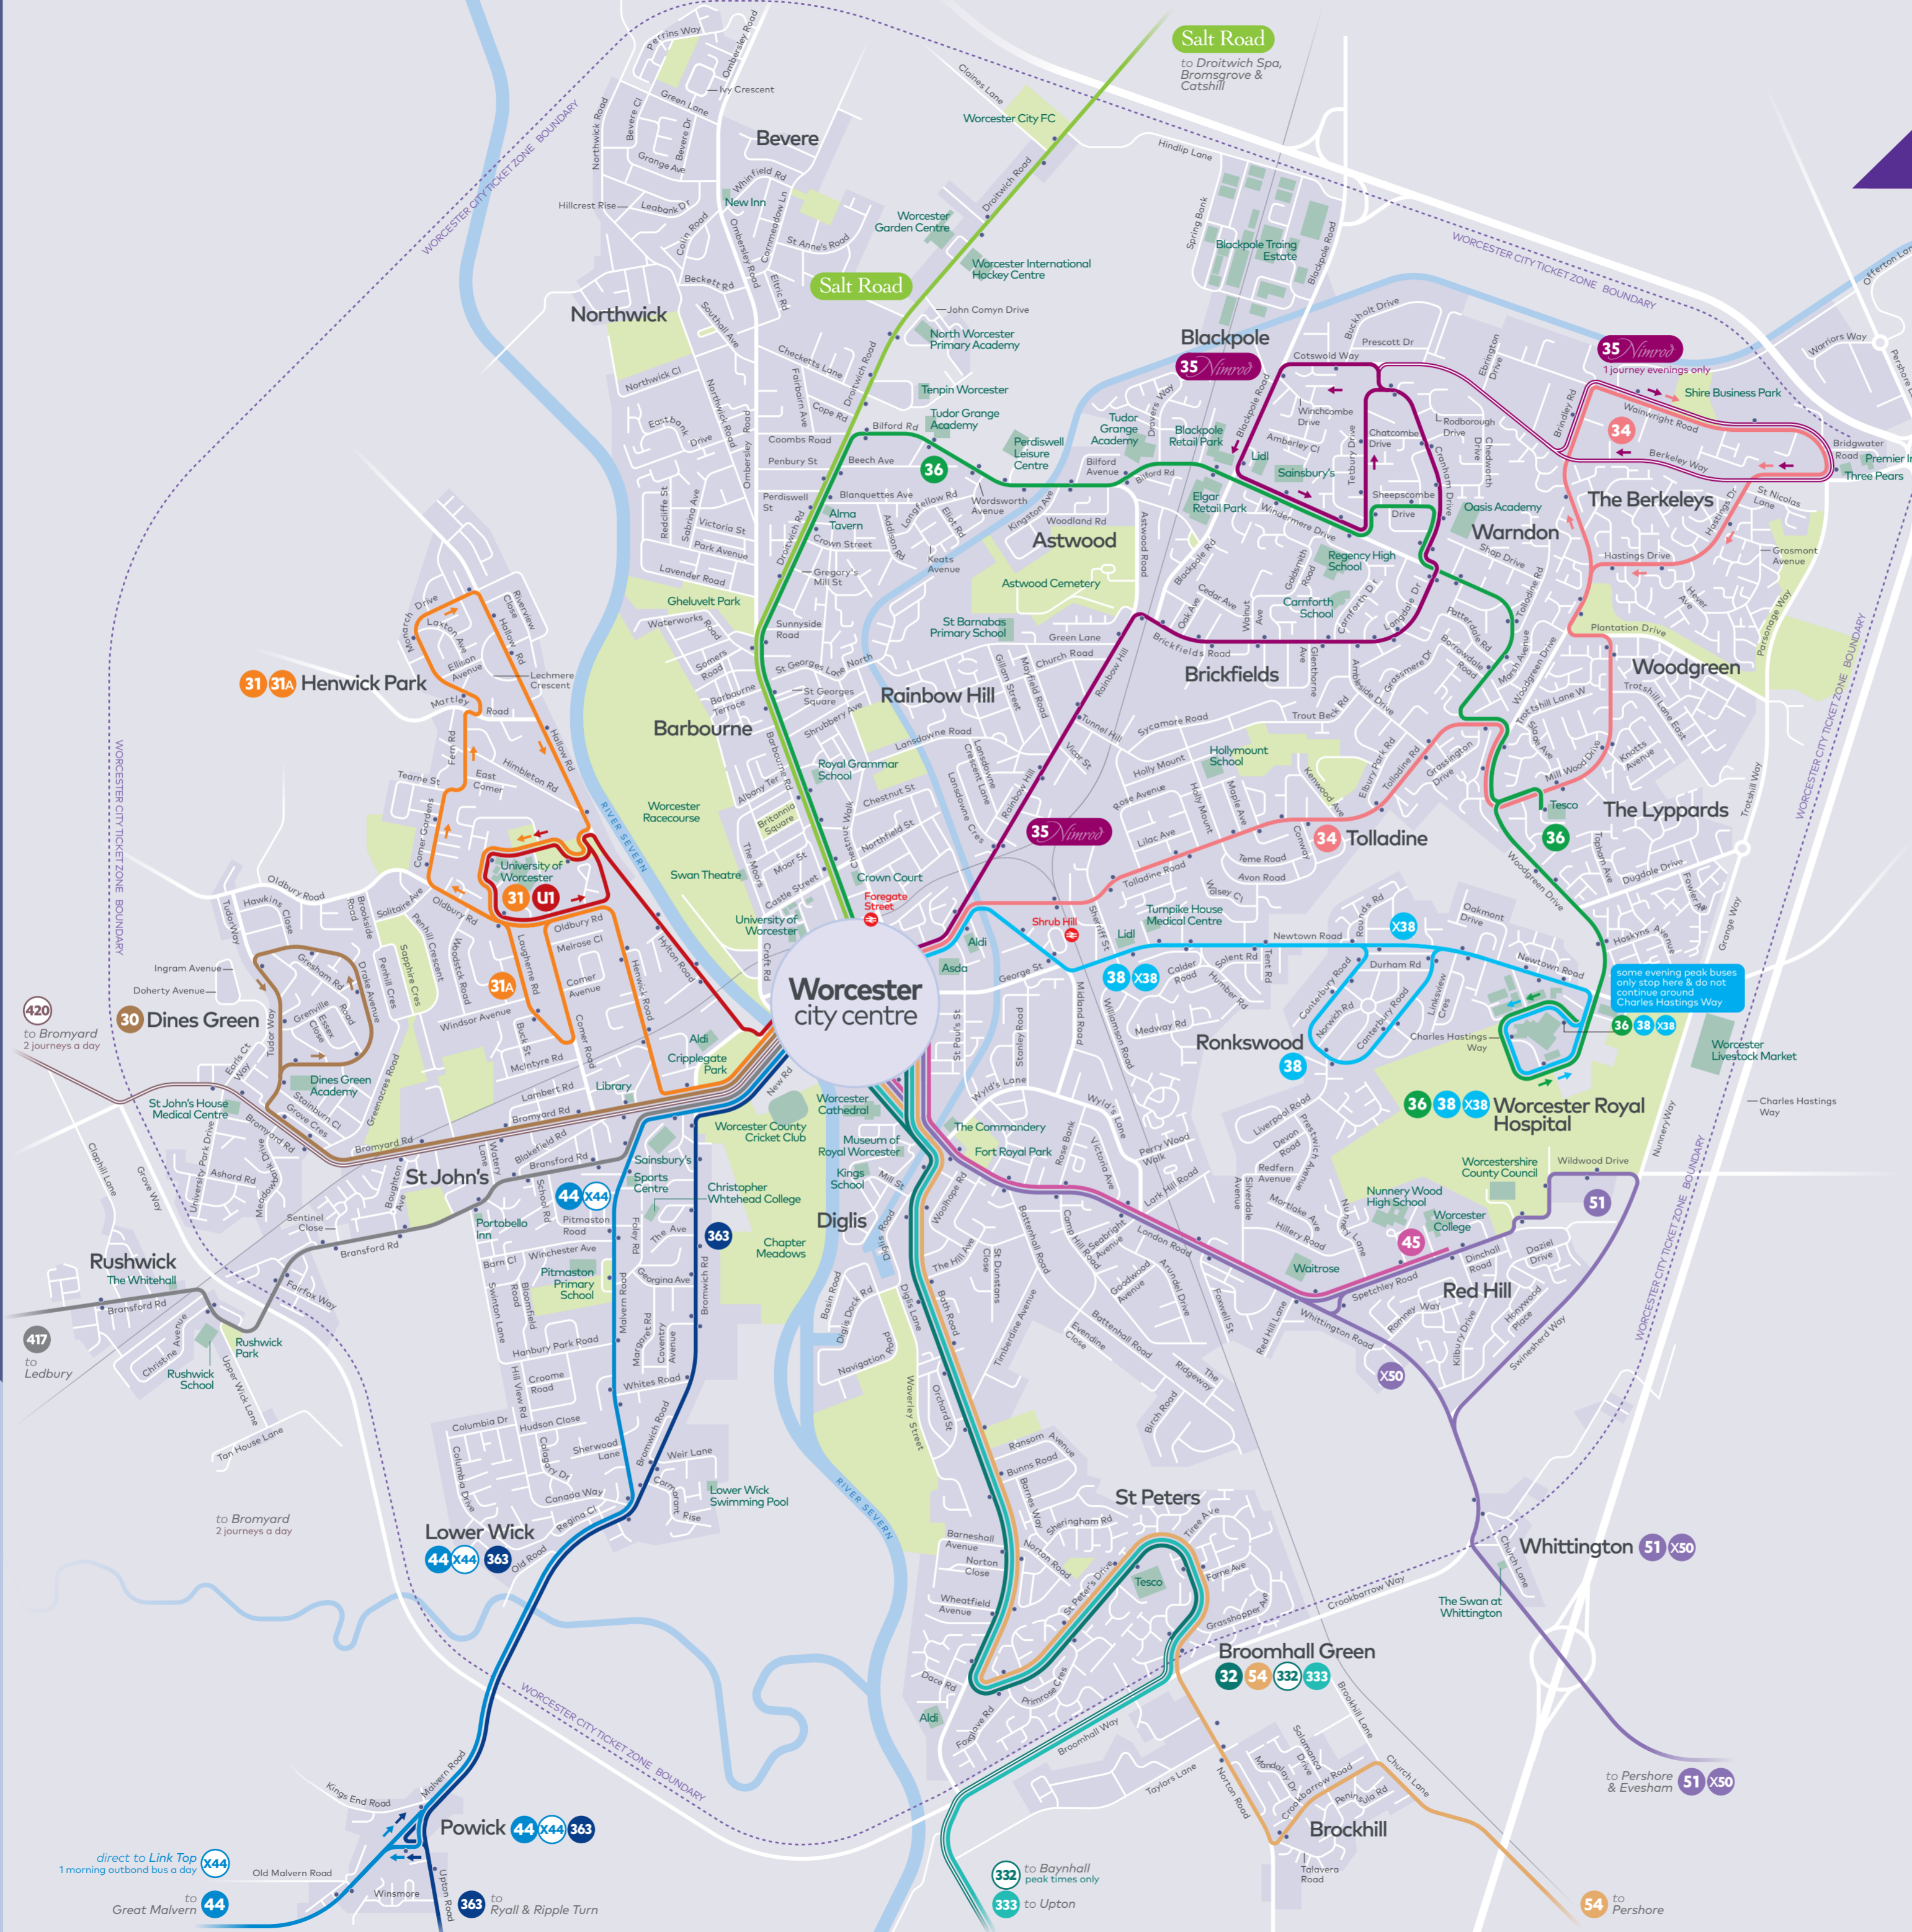

No service Sunday or Public Holidays

Notes: SD - Schooldays only SH - School Holidays only

Monday to Friday (except Public Holidays)

	SD	SD	TF	NSD	SD
Service Number	417	417	417	417	417
Deer Park Estate	0950	1200	—	1510	1800
Ledbury, Memorial	0955	1205	1405	1515	1805
Ledbury Station	0957	1207	1407	1517	1807
Staplow, Oak Inn	1001	1211	1411	1521	1811
Bell Inn	1005	1215	1415	1525	1815
Finchers Corner	1014	1224	1424	1534	1823
Cradley, Buryfields	1017	1227	1427	1537	1826
StorrIDGE	1021	1231	—	1541	1829
Leigh Sinton	1025	1235	—	1545	1832
Bransford	1030	1240	—	1550	1836
Rushwick	1033	1243	—	1553	1839
Worcester Bus Station	1045	1255	—	1605	1848

Saturday (except Public Holidays)

Service Number	417	417	417	417
Deer Park Estate	0920	1200	1500	1700
Ledbury, Memorial	0925	1205	1505	1705
Ledbury Station	0927	1207	1507	1707
Staplow, Oak Inn	0931	1211	1511	1711
Bell Inn	0935	1215	1515	1715
Finchers Corner	0944	1224	1524	1723
Cradley, Buryfields	0947	1227	1527	1726
StorrIDGE	0951	1231	1531	1729
Leigh Sinton	0955	1235	1535	1732
Bransford	1000	1240	1540	1736
Rushwick	1003	1243	1543	1739
Worcester Bus Station	1015	1255	1555	1748

No service Sunday or Public Holidays

Notes: SD - Schooldays only SH - School Holidays only TF - Tuesday and Friday Schooldays only

where to catch your bus in the city centre

	towards	bus station	stop
30	Dines Green	stand J	H
31 31A	Henwick Park	stand E	H
32	Broomhall Green	stand N	F
34	The Berkeleys	stand B	C
35 <i>Nimrod</i>	Blackpole	stand D	C
36	The Lyppards	stand L	A
38 X38	Ronkswood & Hospital	stand C	C
44 X44	Great Malvern	stand H	H
45	Red Hill	stand F	F
X50	Evesham	stand F	F
51	Pershore	stand F	F
54	Broomhall Green	stand N	F
322	Baynhall	stand N	F
333	Upton	stand N	F
363	Ryall & Ripple Turn	stand N	H
417	Ledbury	stand M	
420	Bromyard	stand M	
Salt Road	Droitwich Spa, Bromsgrove & Catshill	stand O	A
U1	University of Worcester	stand E	