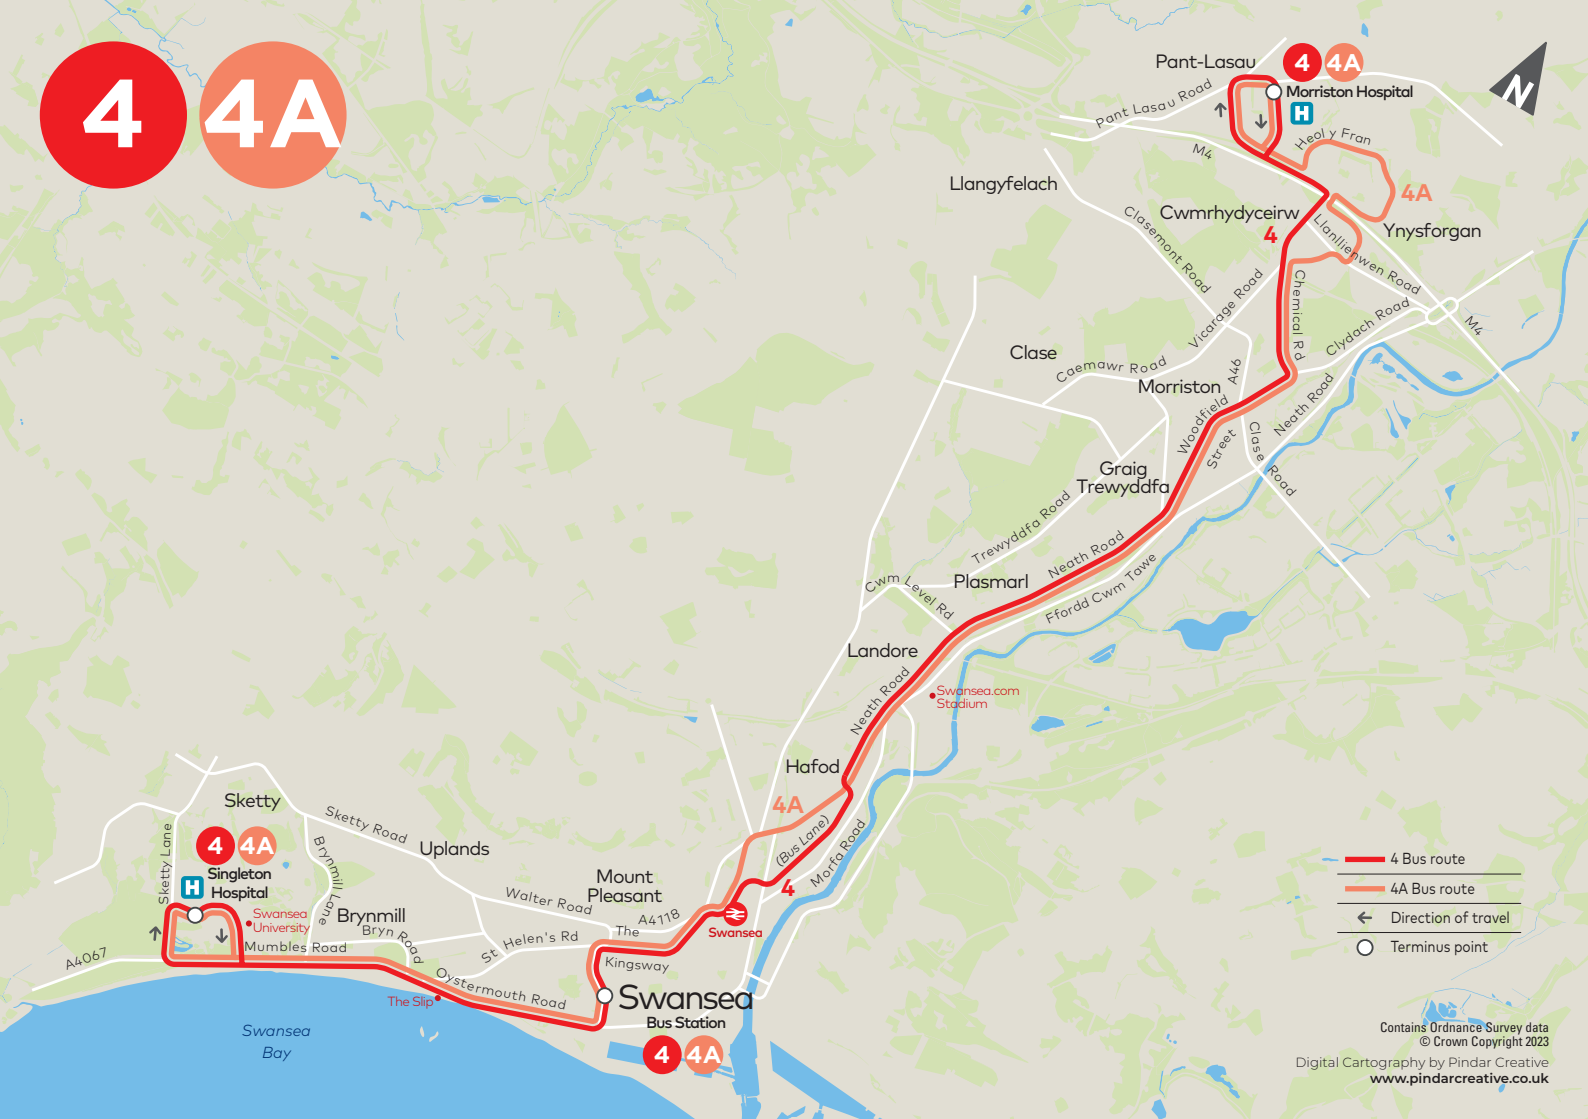

4 4A

- 4 Bus route
- 4A Bus route
- ← Direction of travel
- Terminus point