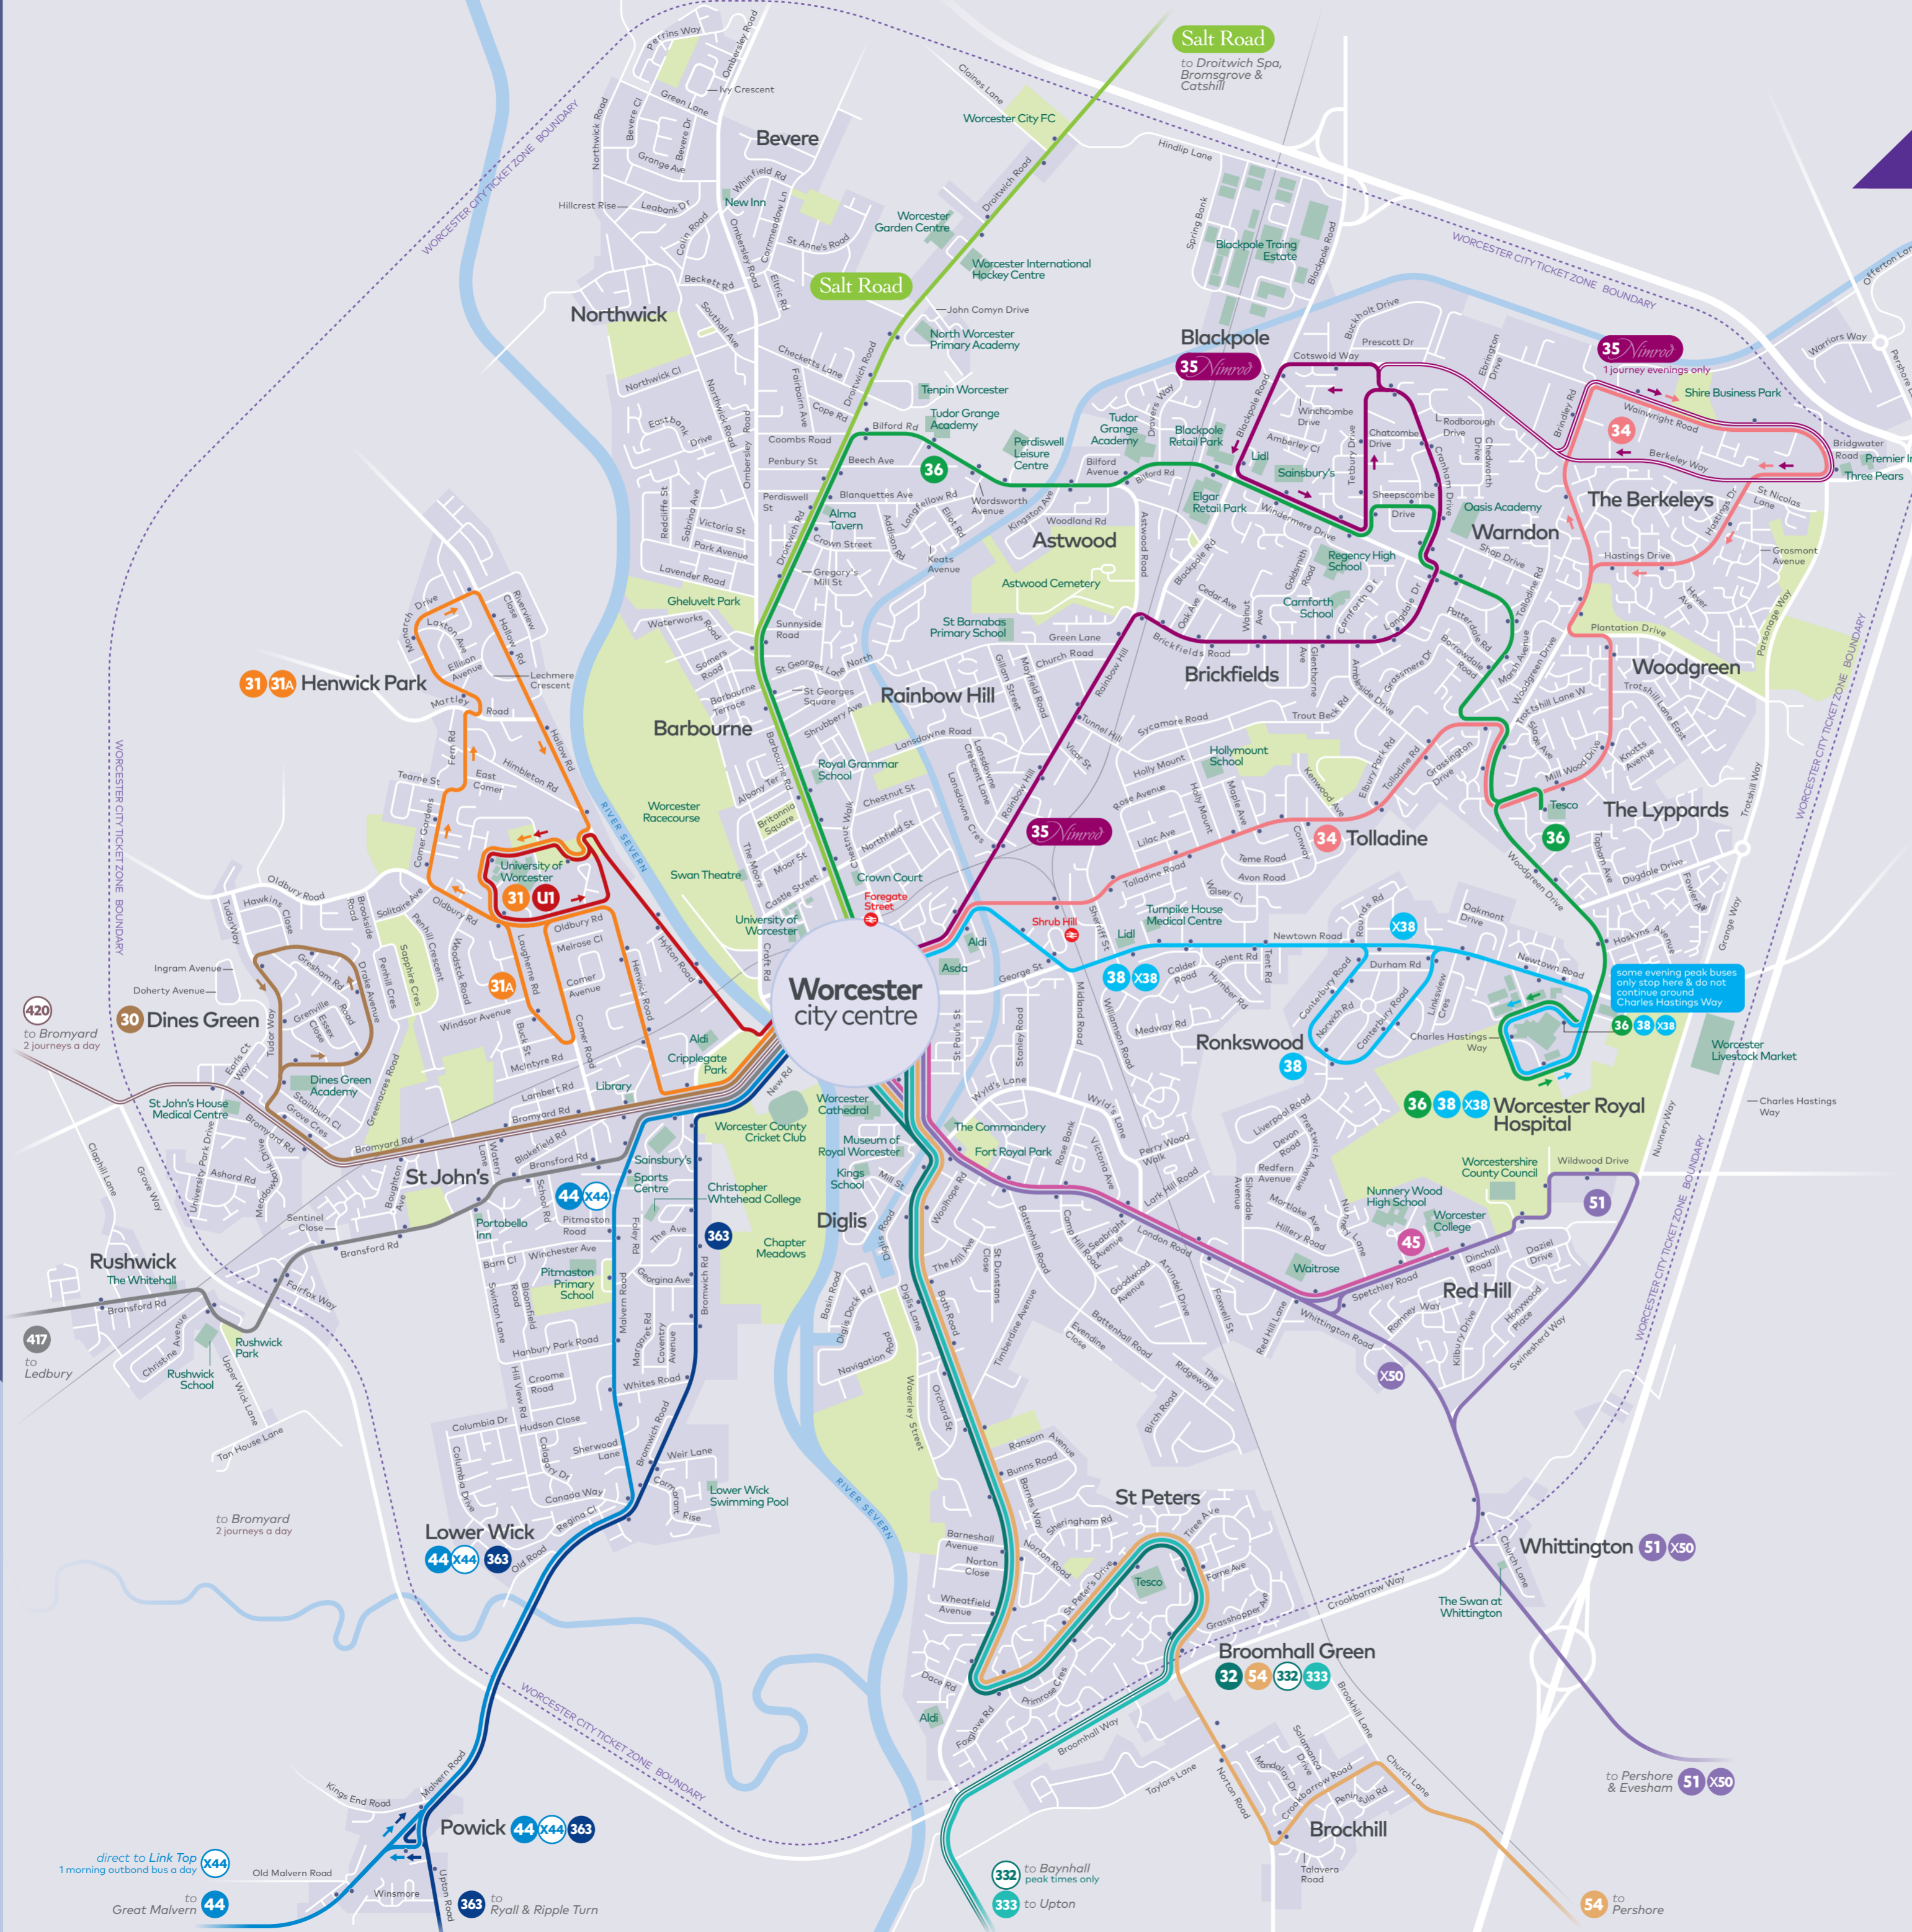

## Schooldays only

	<i>Service Number</i>	<b>51</b>
<b>Worcester Bus Station</b>		0745
Red Hill Top		0756
Countryside Centre		0758
Swan Inn		0800
Stoulton, Fusion		0807
Shrubbery Road		0813
Drakes B, Shelter		0816
Pershore, Broad Street		0829
<b>Pershore High School</b>		0834

## Schooldays only

	<i>Service Number</i>	<b>51</b>
<b>Pershore High School</b>		1537
Pershore, Broad Street		1542
Drakes B, Shelter		1551
Shrubbery Road		1554
Stoulton, Fusion		1602
Swan Inn		1610
Countryside Centre		1620
Red Hill Top		1626
<b>Worcester Bus Station</b>		1641

### where to catch your bus in the city centre

	towards	bus station	stop
30	Dines Green	stand J	H
31 31A	Henwick Park	stand E	H
32	Broomhall Green	stand N	F
34	The Berkeleys	stand B	C
35 <i>Nimrod</i>	Blackpole	stand D	C
36	The Lyppards	stand L	A
38 X38	Ronkwood & Hospital	stand C	C
44 X44	Great Malvern	stand H	H
45	Red Hill	stand F	F
X50	Evesham	stand F	F
51	Pershore	stand F	F
54	Broomhall Green	stand N	F
322	Baynhall	stand N	F
333	Upton	stand N	F
363	Ryall & Ripple Turn	stand N	H
417	Ledbury	stand M	
420	Bromyard	stand M	
Salt Road	Droitwich Spa, Bromsgrove & Catshill	stand O	A
U1	University of Worcester	stand E	