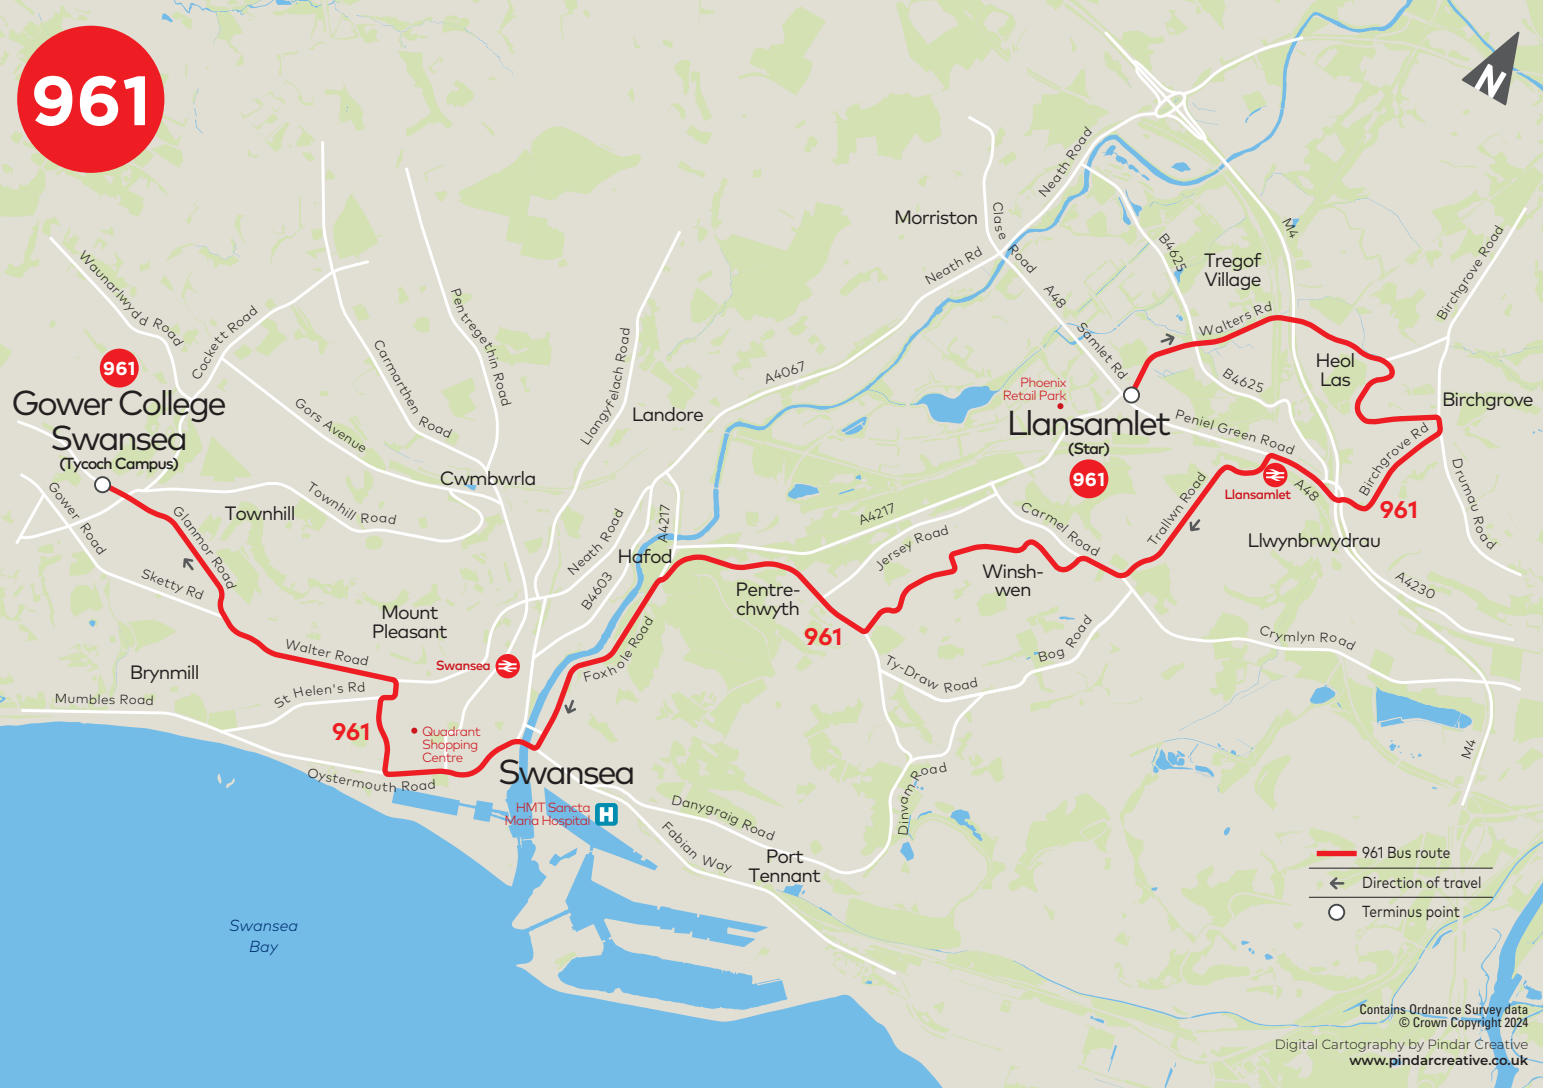

**961****Llansamlet – Swansea College****College days only** except Public Holidays*Service Number* **961**

<b>Llansamlet (Star)</b>	0738
Birchgrove (Bridgend Inn)	0745
Peniel Green (Llansamlet Station ⇌)	0750
Trallwn (Shops)	0753
Trallwn (Halfway Inn)	0755
Colwyn Avenue (Post Office)	0800
Bonymaen (Inn)	0804
<b>Gower College Swansea (Tycnoch Campus)</b>	0831

**No service on any other days**

# 961

**Gower College Swansea**  
(Tycoch Campus)

**Llanamlet (Star)**

**Swansea**

- 961 Bus route
- ← Direction of travel
- Terminus point