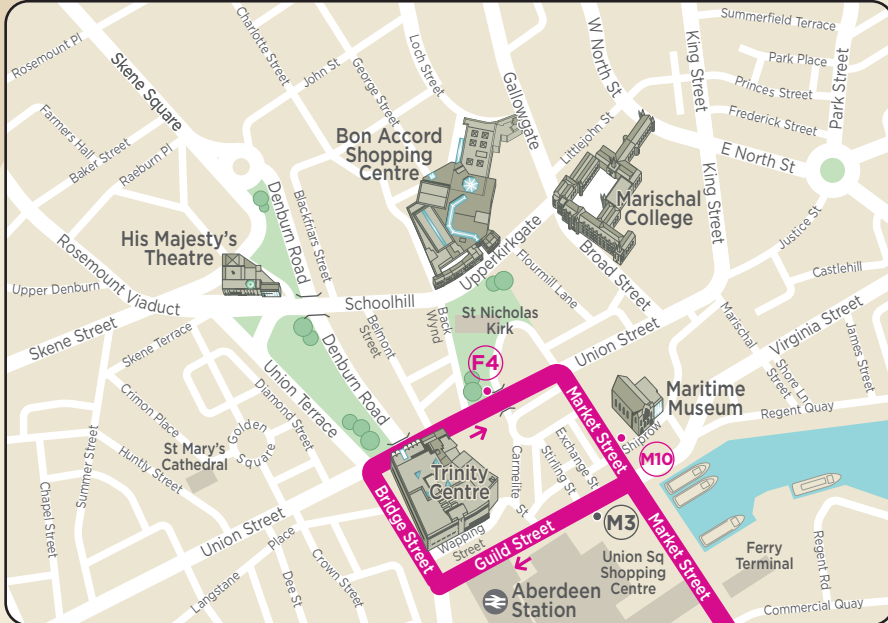

Aberdeen City Centre

Where to find your bus in ABERDEEN CITY CENTRE

Route of service CS1	
Terminus point	CS1
Bus stops served to City Centre	
Bus stops served to Aberdeen South Harbour	
Railway station	