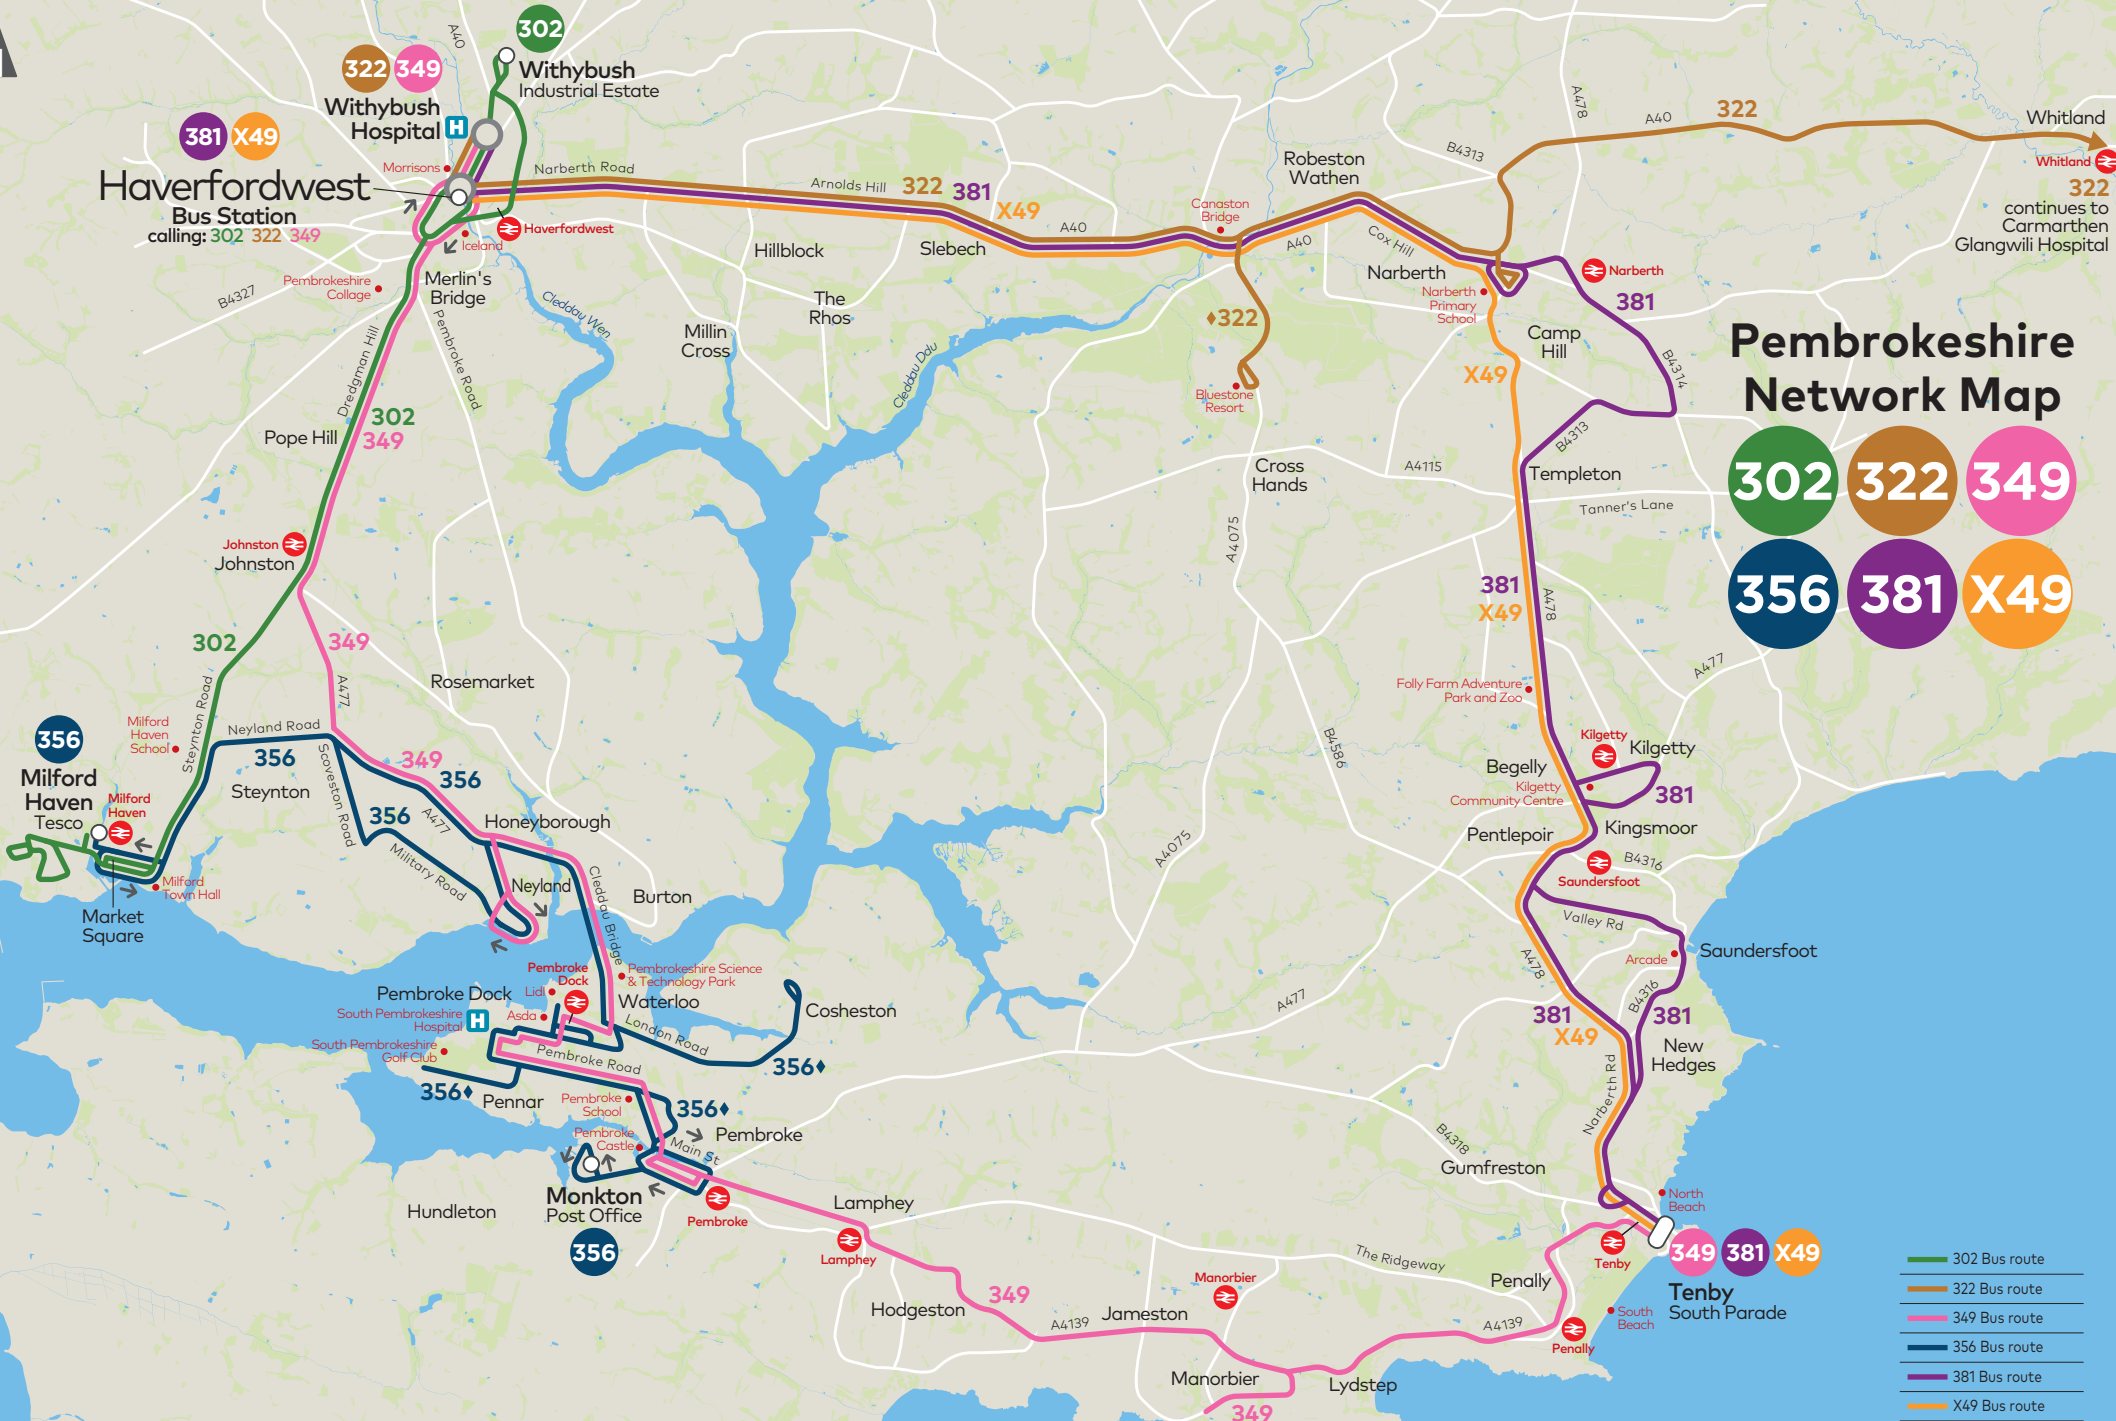

Haverfordwest
Bus Station
calling: 302 322 349

Pembrokeshire Network Map

- 302 Bus route
- 322 Bus route
- 349 Bus route
- 356 Bus route
- 381 Bus route
- X49 Bus route
- Direction of travel
- Terminus point