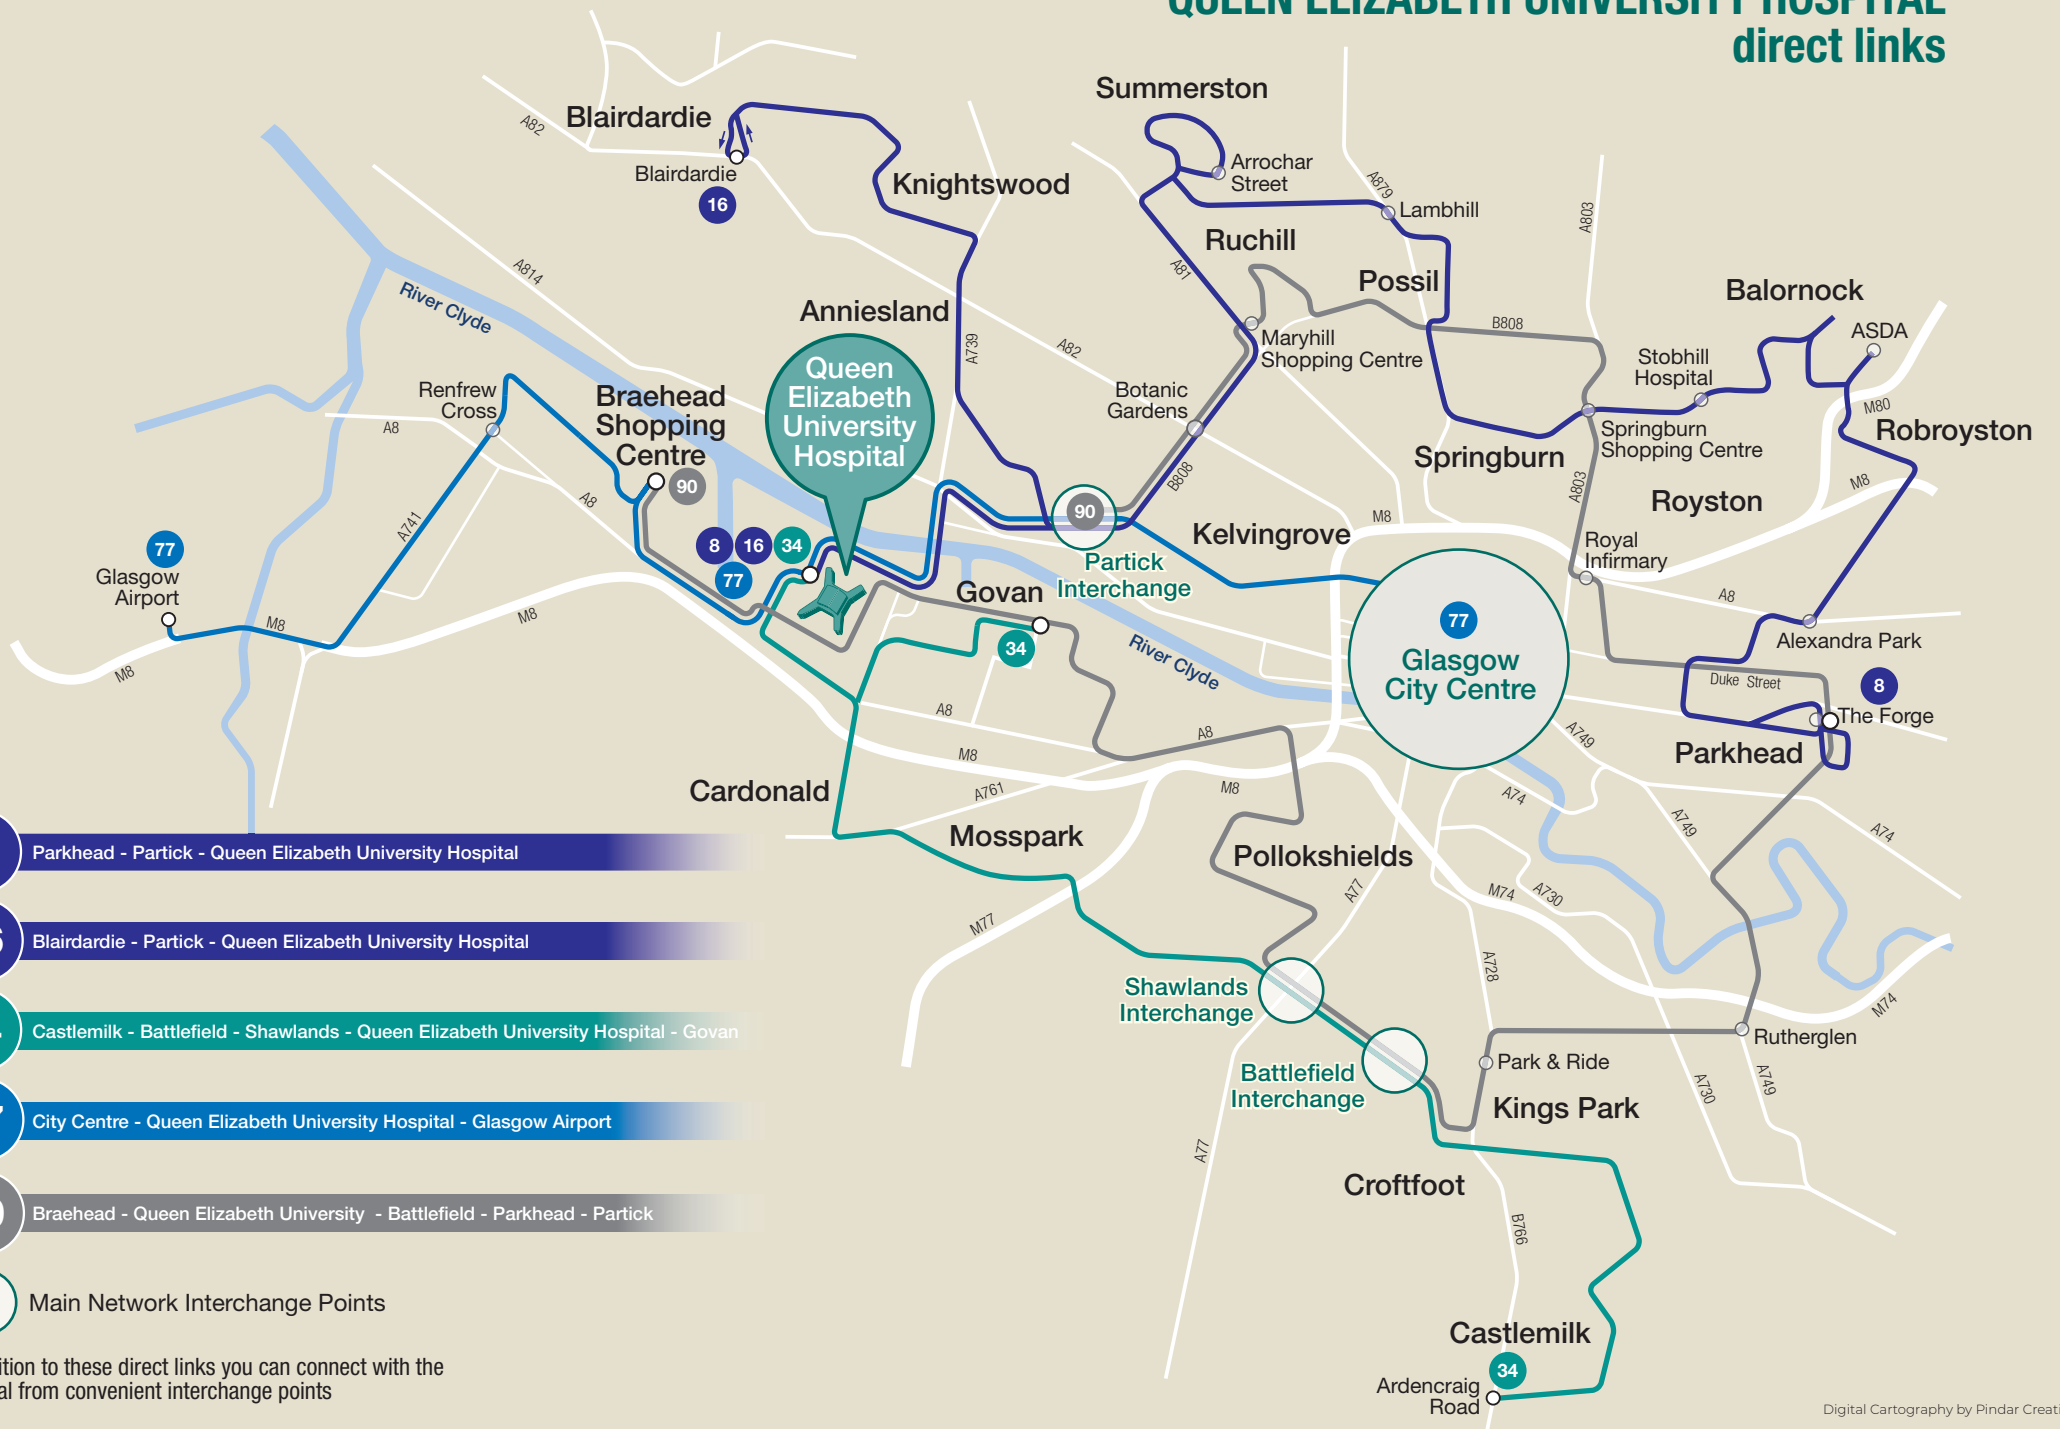

QUEEN ELIZABETH UNIVERSITY HOSPITAL direct links

8 Parkhead - Partick - Queen Elizabeth University Hospital

16 Blairdardie - Partick - Queen Elizabeth University Hospital

34 Castlemilk - Battlefield - Shawlands - Queen Elizabeth University Hospital - Govan

77 City Centre - Queen Elizabeth University Hospital - Glasgow Airport

90 Braehead - Queen Elizabeth University - Battlefield - Parkhead - Partick

Main Network Interchange Points

In addition to these direct links you can connect with the hospital from convenient interchange points