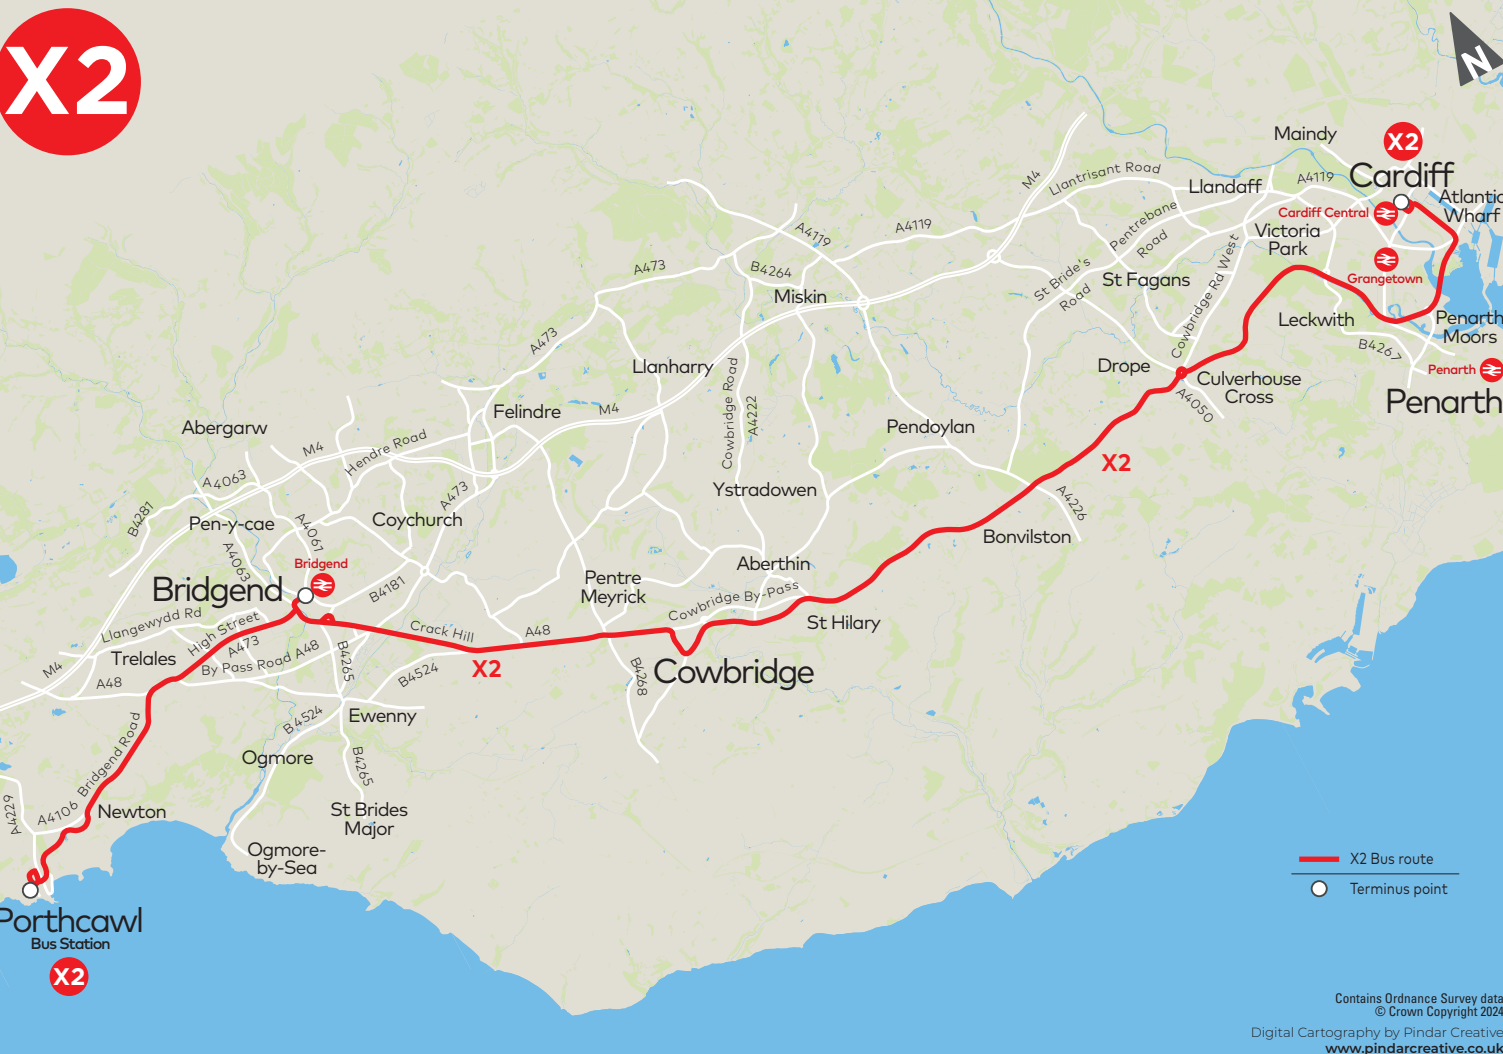

— X2 Bus route
○ Terminus point

Porthcawl
Bus Station