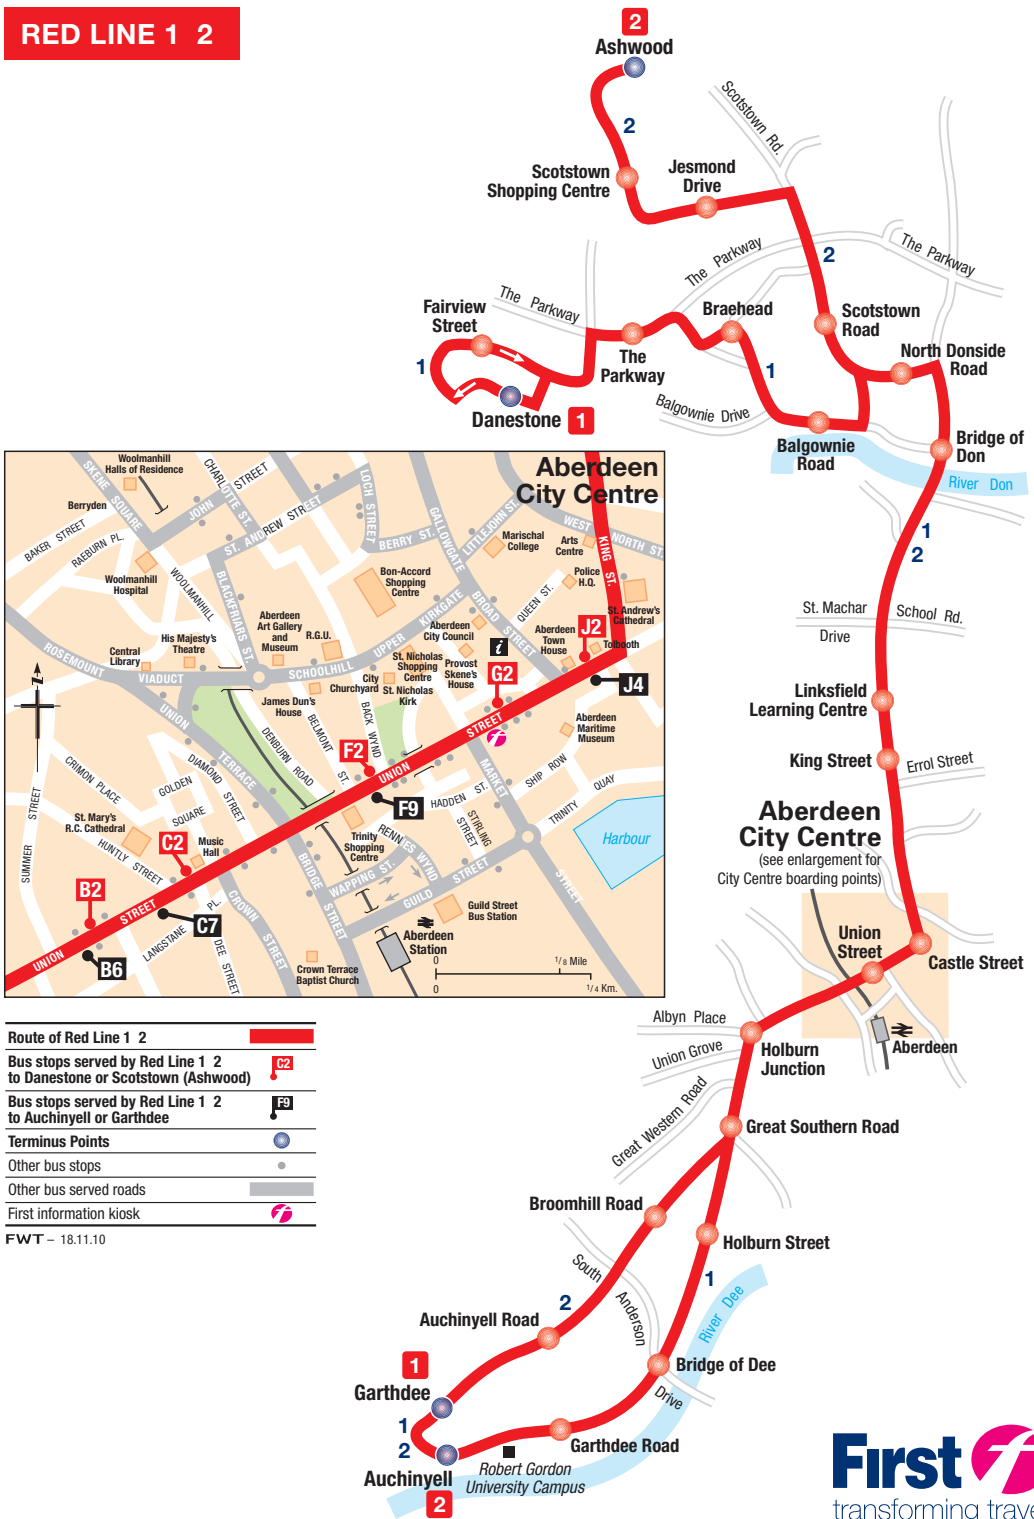

RED LINE 1 2

Route of Red Line 1 2	
Bus stops served by Red Line 1 2 to Danestone or Scotstown (Ashwood)	
Bus stops served by Red Line 1 2 to Auchinyell or Garthdee	
Terminus points	
Other bus stops	
Other bus served roads	
First information kiosk	

FWT - 18.11.10