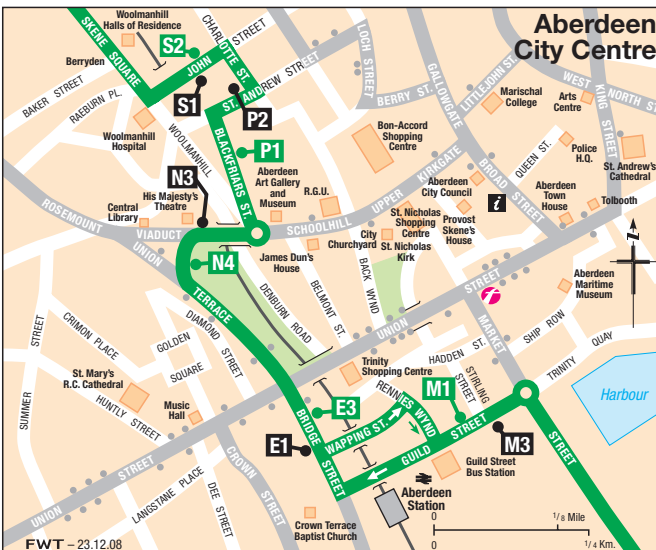

GREEN LINE 12

Route of Green Line 12	
Bus stops served by Green Line 12 to Torry	
Bus stops served by Green Line 12 to Heathryfold	
Terminus Points	
Other bus stops	
Other bus served roads	
First information kiosk	