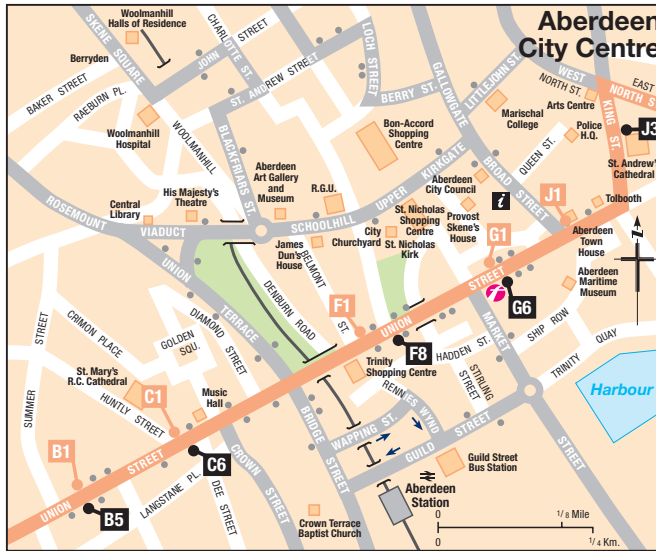

SALMON LINE 14 15

Route of 14 15

Bus stops served by 14 15 to Seaton and Beach Retail Park

Bus stops served by 14 15 to Woodend and Kingswells

Terminus Points

Other bus stops

Other bus served roads

First information kiosk

FWT – 16.11.10