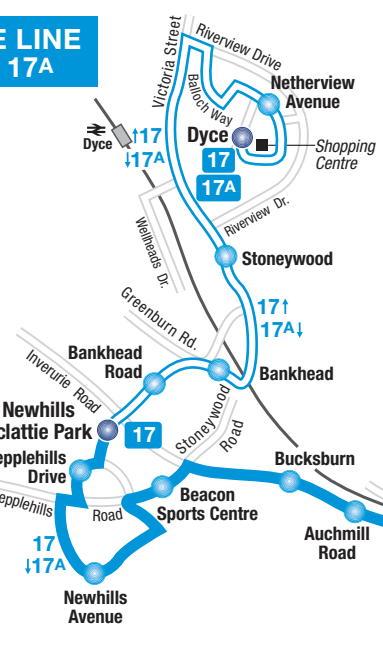

BLUE LINE 17 17A

Route of Blue Line 17 17A	
Bus stops served by Blue Line 17 17A to Faulds Gate	
Bus stops served by Blue Line 17 17A to Newhills/Dyce	
Terminus Points	
Evenings and Sundays only	
Other bus stops	
Other bus served roads	
First Travel Centre	

Aberdeen City Centre (see enlargement for City Centre boarding points)