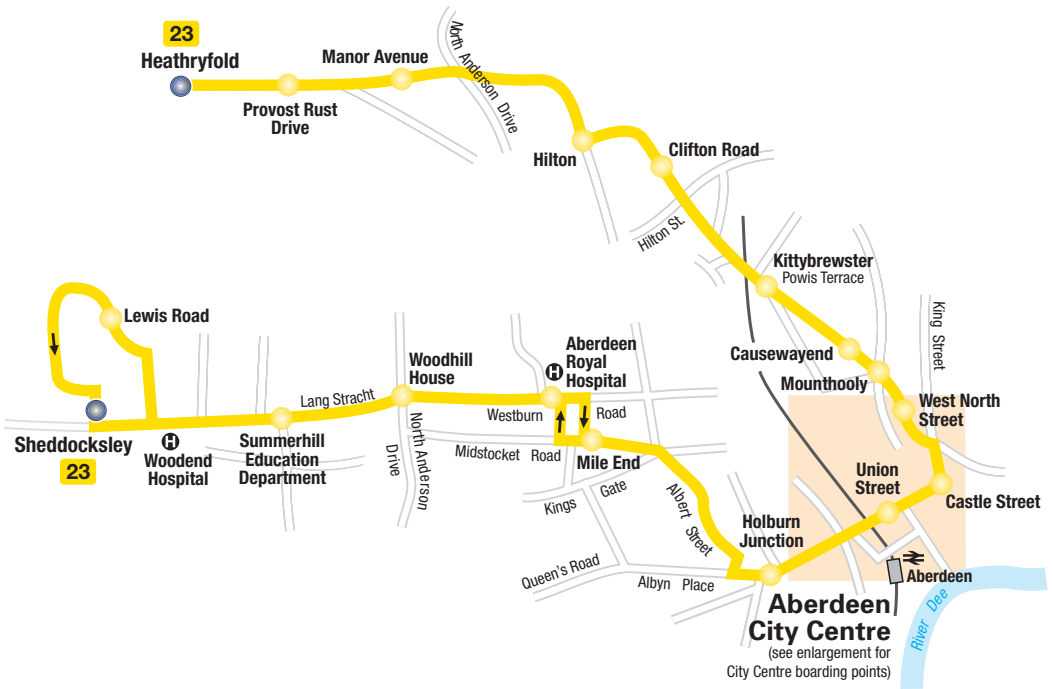

YELLOW LINE 23

Route of Yellow Line 23

Bus stops served by Yellow Line 23 to Heathryfold

Bus stops served by Yellow Line 23 to Sheddocklesley

Terminus Points

Other bus stops

Other bus served roads

First information kiosk