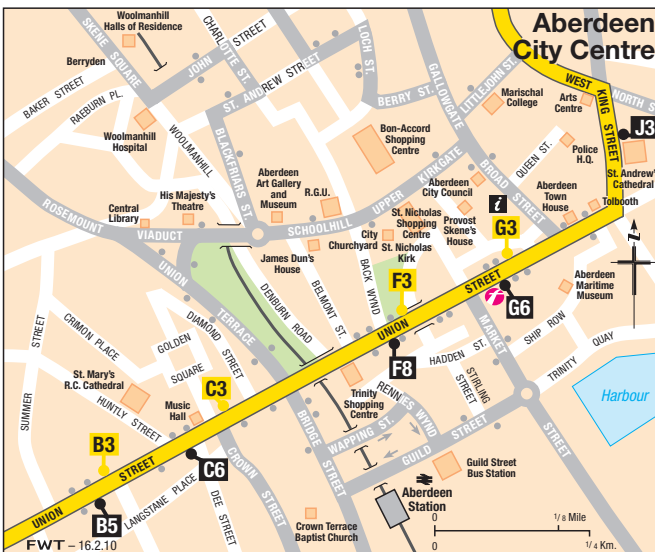

YELLOW LINE 23

Route of Yellow Line 23

Bus stops served by Yellow Line 23 to Heathryfold

Bus stops served by Yellow Line 23 to Sheddocklesley

Terminus Points

Other bus stops

Other bus served roads

First information kiosk