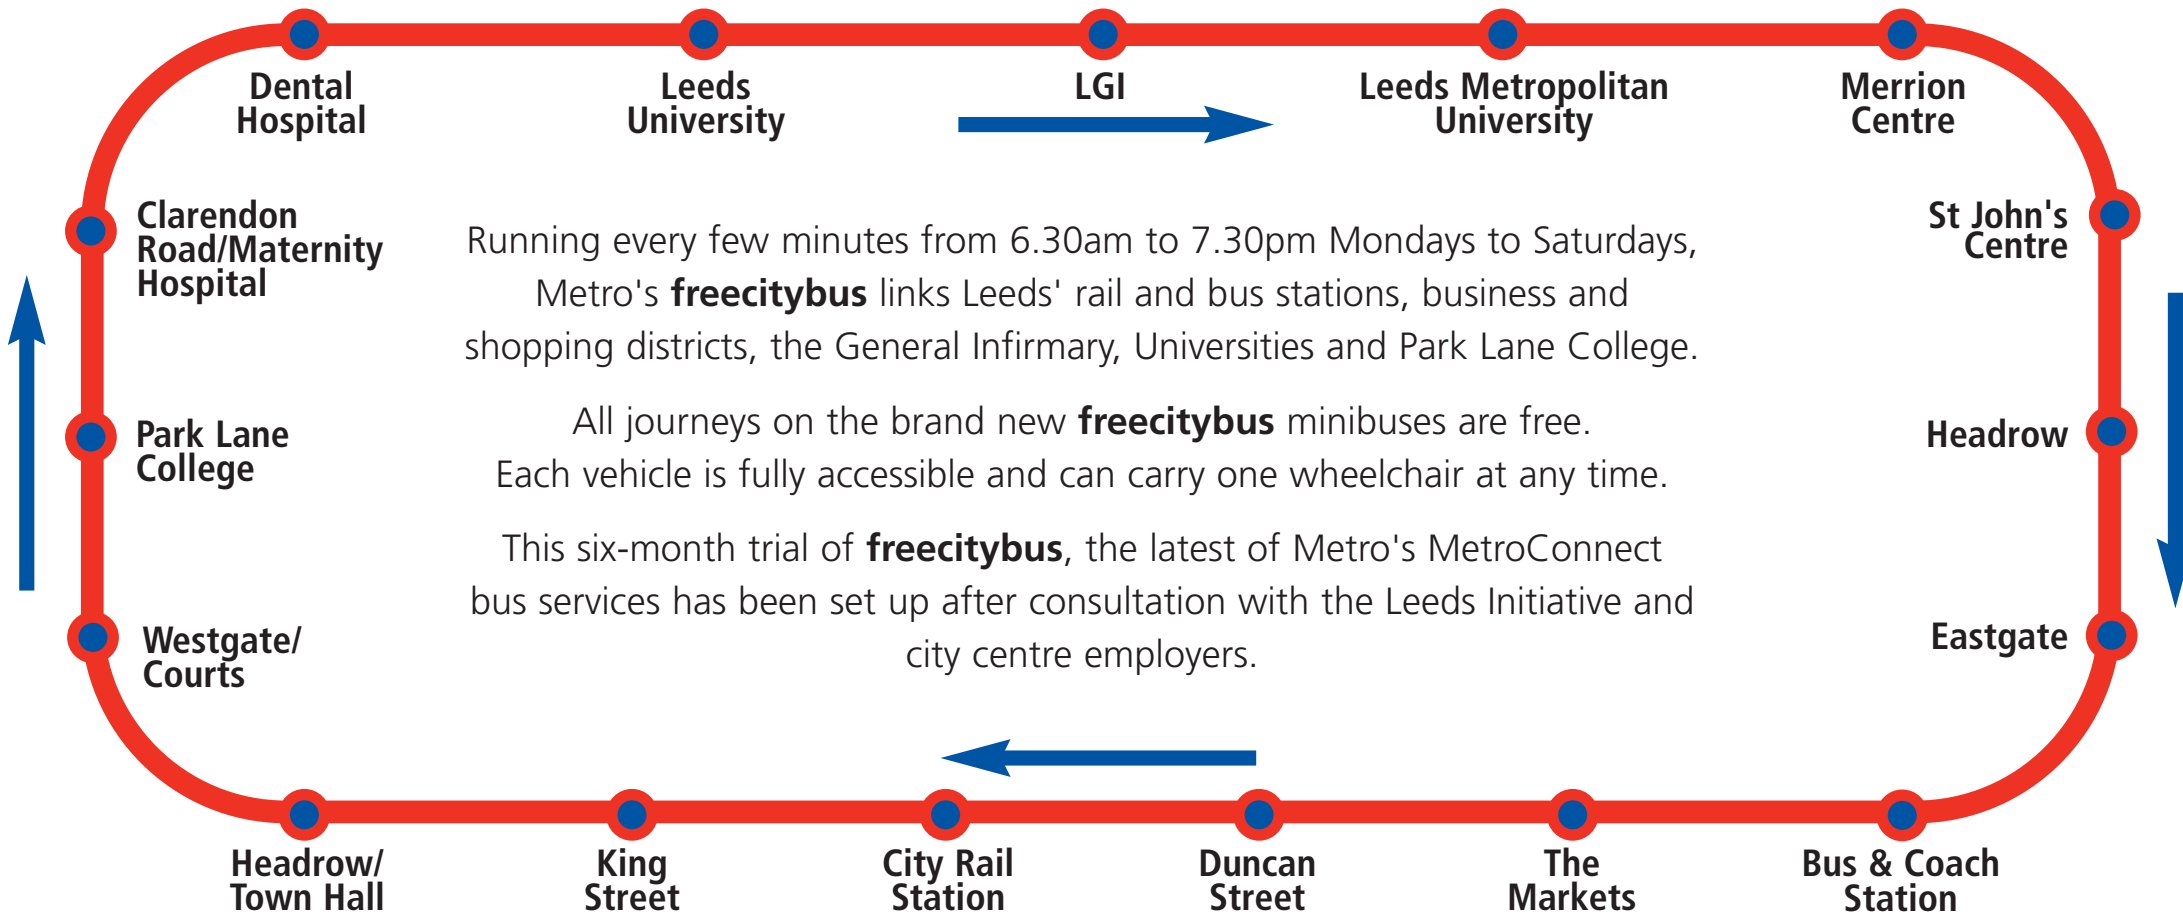

# freecitybus

*- travel around Leeds City Centre for free!*

Metro. Here to get you there

**Mondays  
to Saturdays  
06:30 to 19:30  
Every few minutes**

**First bus departs  
Leeds Rail Station  
06:30**

**Last bus departs  
Leeds Rail Station  
19:10  
Returning 19:30**

- ① City Rail Station (S8)
- ② King Street (W4)
- ③ Headrow/Town Hall (Y15)
- ④ Westgate/Courts (Y13)
- ⑤ Park Lane College
- ⑥ Clarendon Road /Maternity Hospital
- ⑦ Dental Hospital
- ⑧ Leeds University
- ⑨ LGI
- ⑩ Leeds Metropolitan University (L7)
- ⑪ Merrion Centre (L5)
- ⑫ St John's Centre (J4)
- ⑬ Headrow (H2)
- ⑭ Eastgate (G1)
- ⑮ Bus & Coach Station (Bay 3)
- ⑯ The Markets (M3)
- ⑰ Duncan Street (K17)

## Bus Station Travel Centres

At Batley, Bradford Interchange, Castleford, Cleckheaton, Dewsbury, First Travel Shop (the Corn Exchange, Leeds), Halifax, Huddersfield, Keighley, Leeds, Pontefract and Wakefield Bus Station for bus & train enquiries, prepaid ticket sales and concessionary permit issues. Opening times vary.

**Metro.** Here to get you there