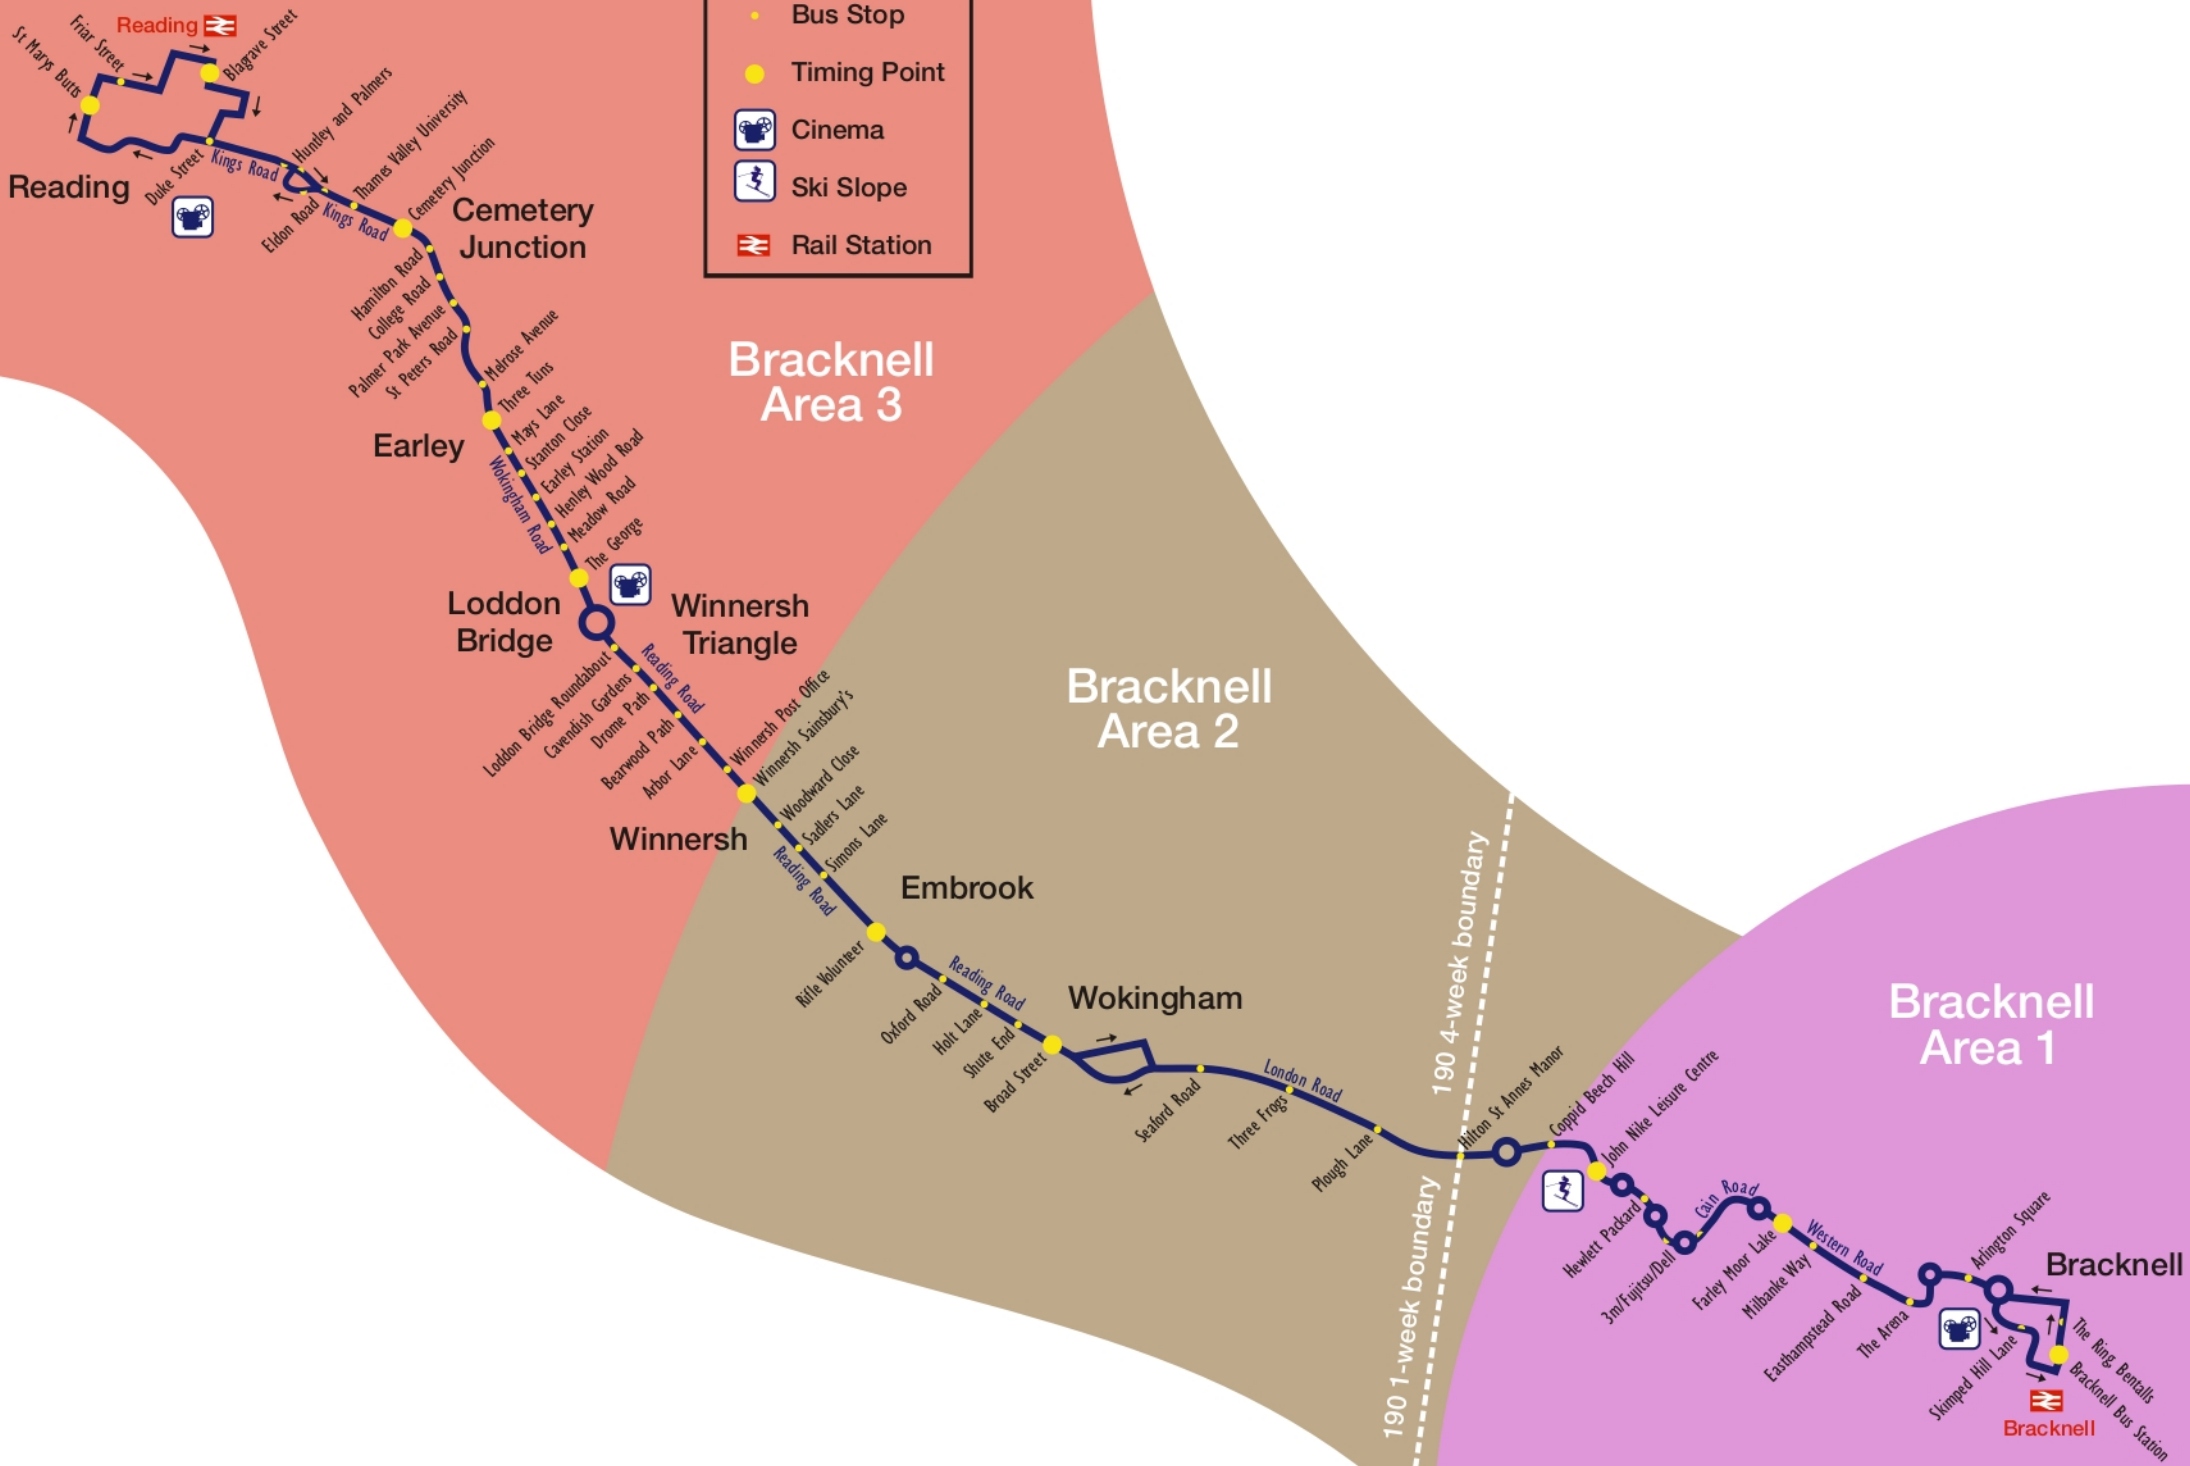

- Bus Stop
- Timing Point
-  Cinema
-  Ski Slope
-  Rail Station

Bracknell Area 3

Bracknell Area 2

Bracknell Area 1

Reading

Cemetery Junction

Earley

Loddon Bridge

Winnersh Triangle

Winnersh

Embrook

Wokingham

Bracknell

Bracknell Bus Station

190 1-week boundary

190 4-week boundary