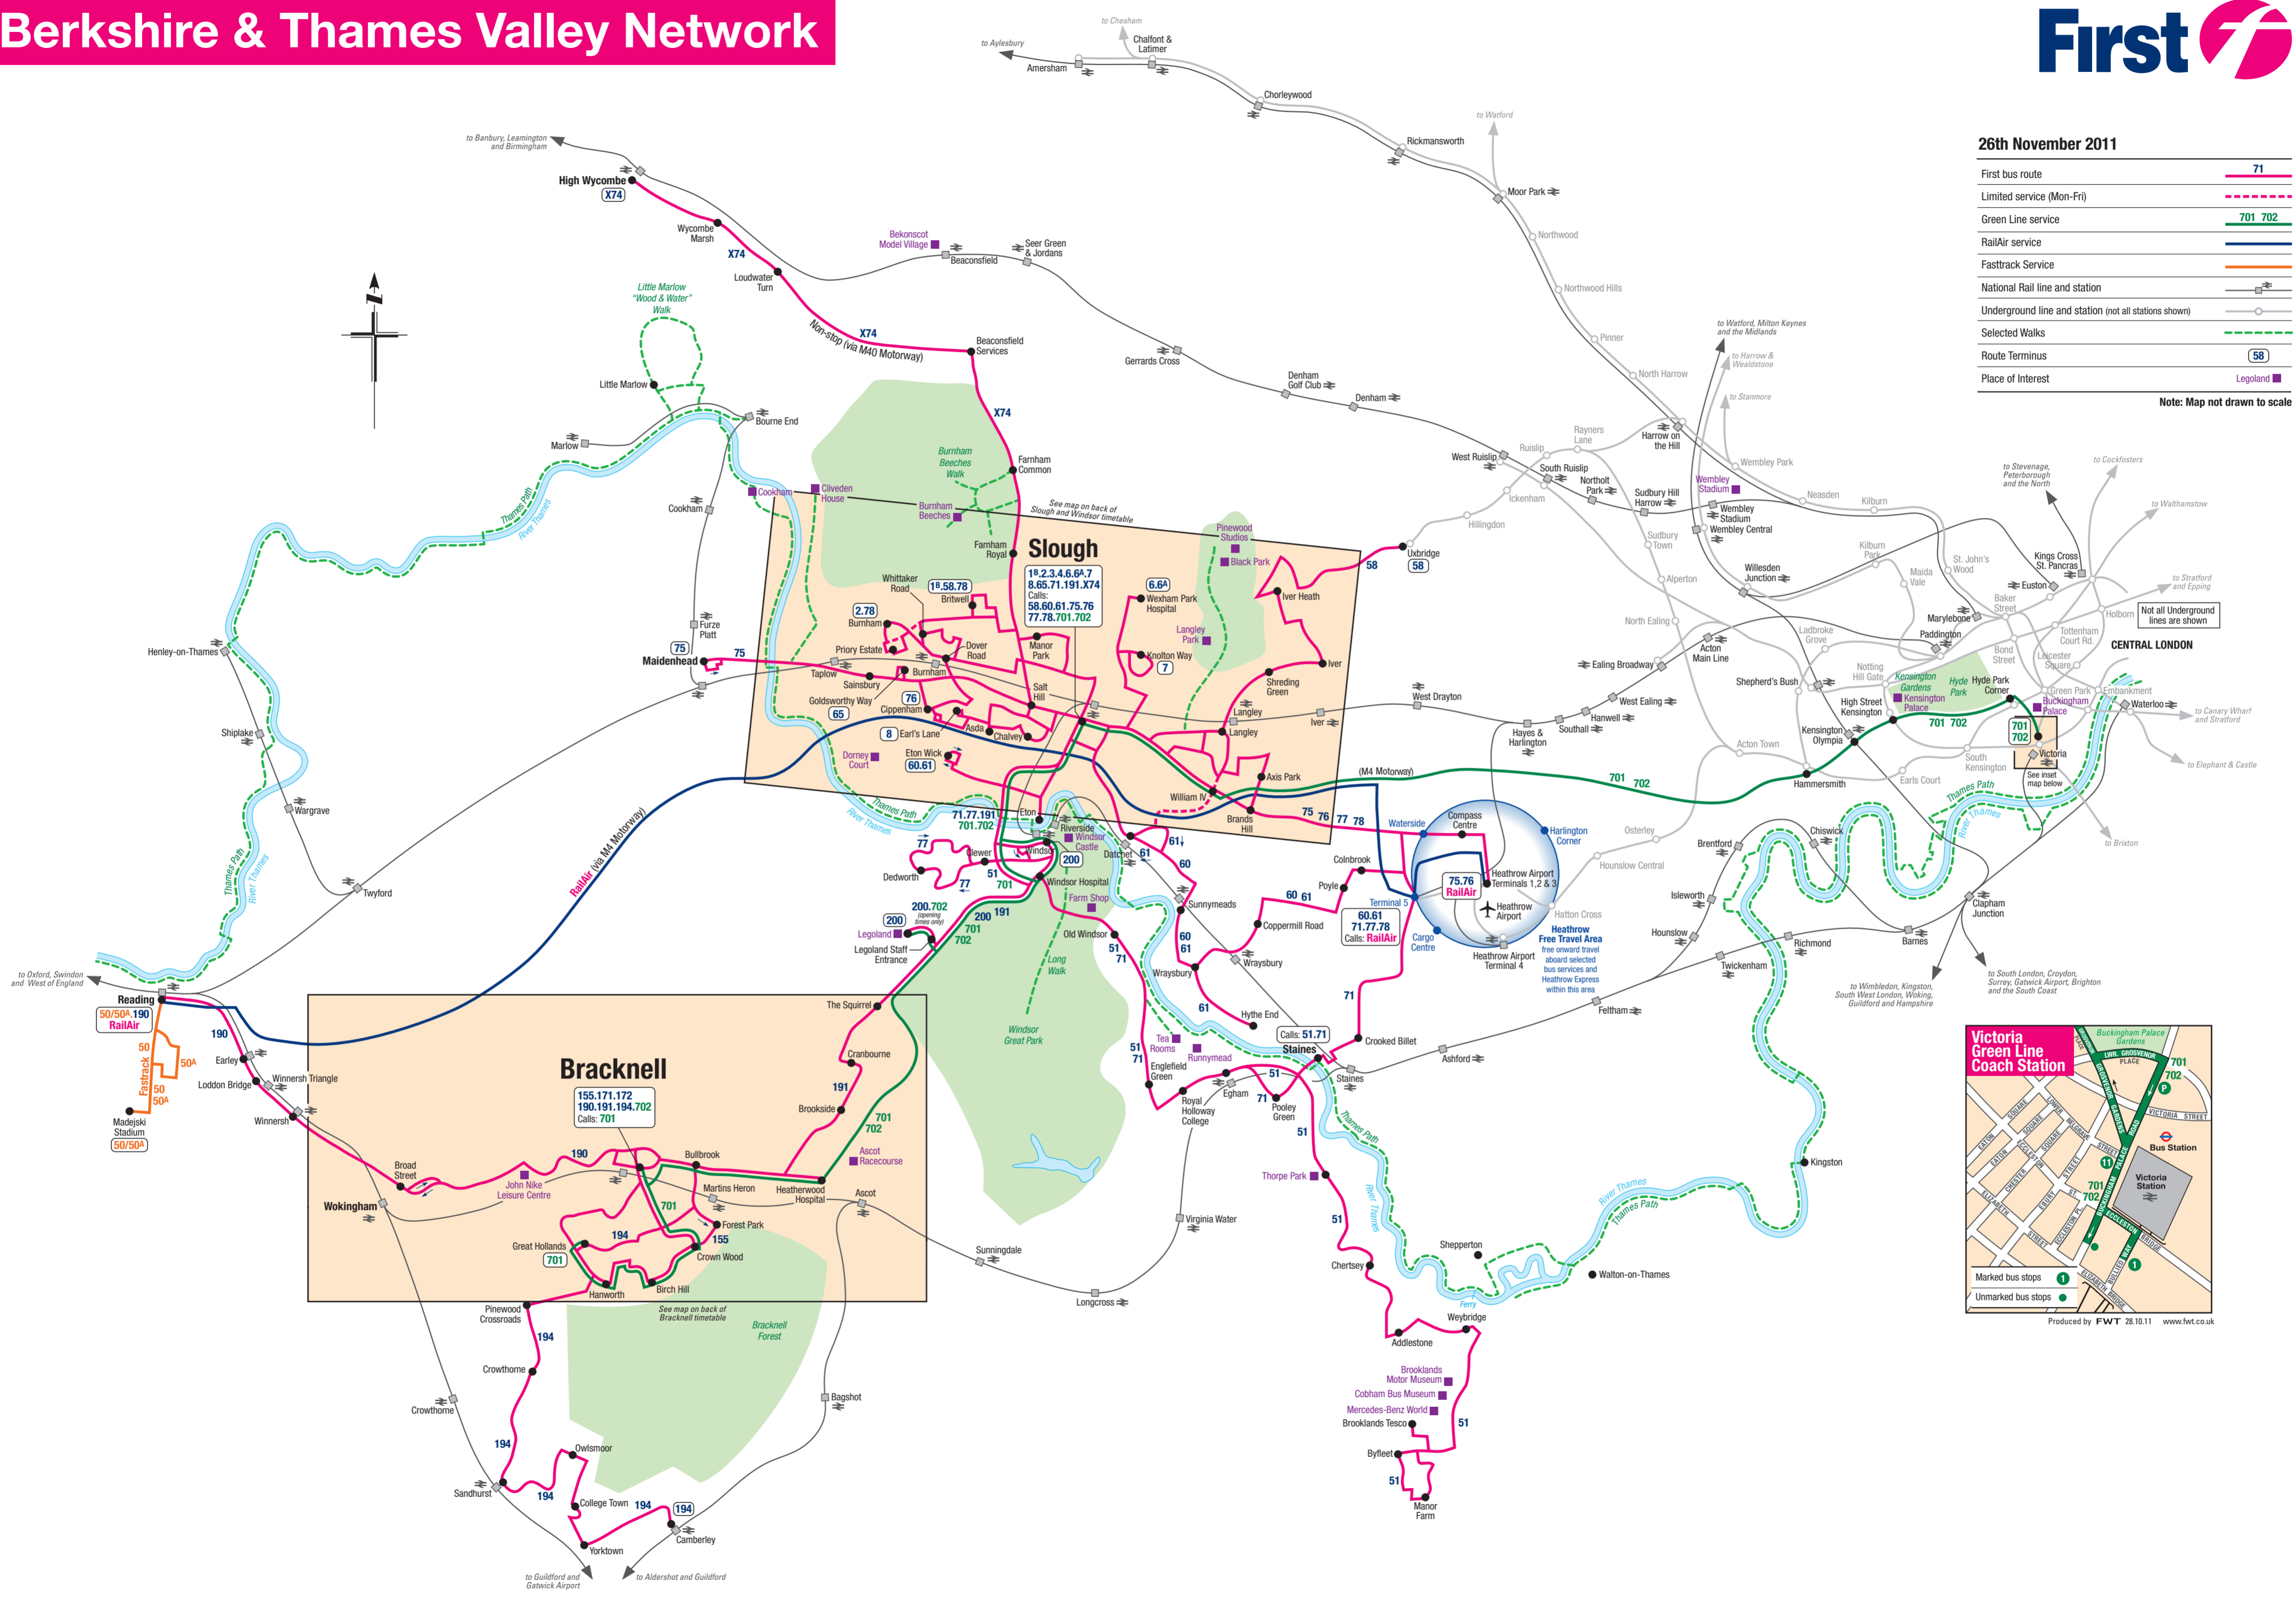

Berkshire & Thames Valley Network

26th November 2011

First bus route	71
Limited service (Mon-Fri)	
Green Line service	701 702
RailAir service	
Fastrack Service	
National Rail line and station	
Underground line and station (not all stations shown)	
Selected Walks	
Route Terminus	58
Place of Interest	Legoland

Note: Map not drawn to scale

Produced by FWT 28.10.11 www.fwt.co.uk