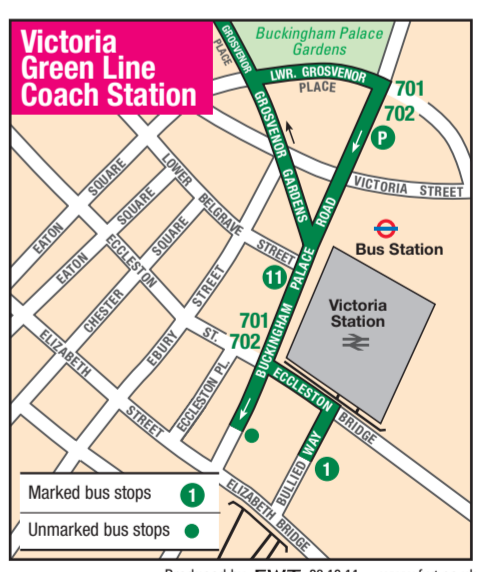

Berkshire & Thames Valley Network

26th November 2011

First bus route	71
Limited service (Mon-Fri)	
Green Line service	701 702
RailAir service	
Fastrack Service	
National Rail line and station	
Underground line and station (not all stations shown)	
Selected Walks	
Route Terminus	58
Place of Interest	Legoland

Note: Map not drawn to scale

Produced by FWT 28.10.11 www.fwt.co.uk