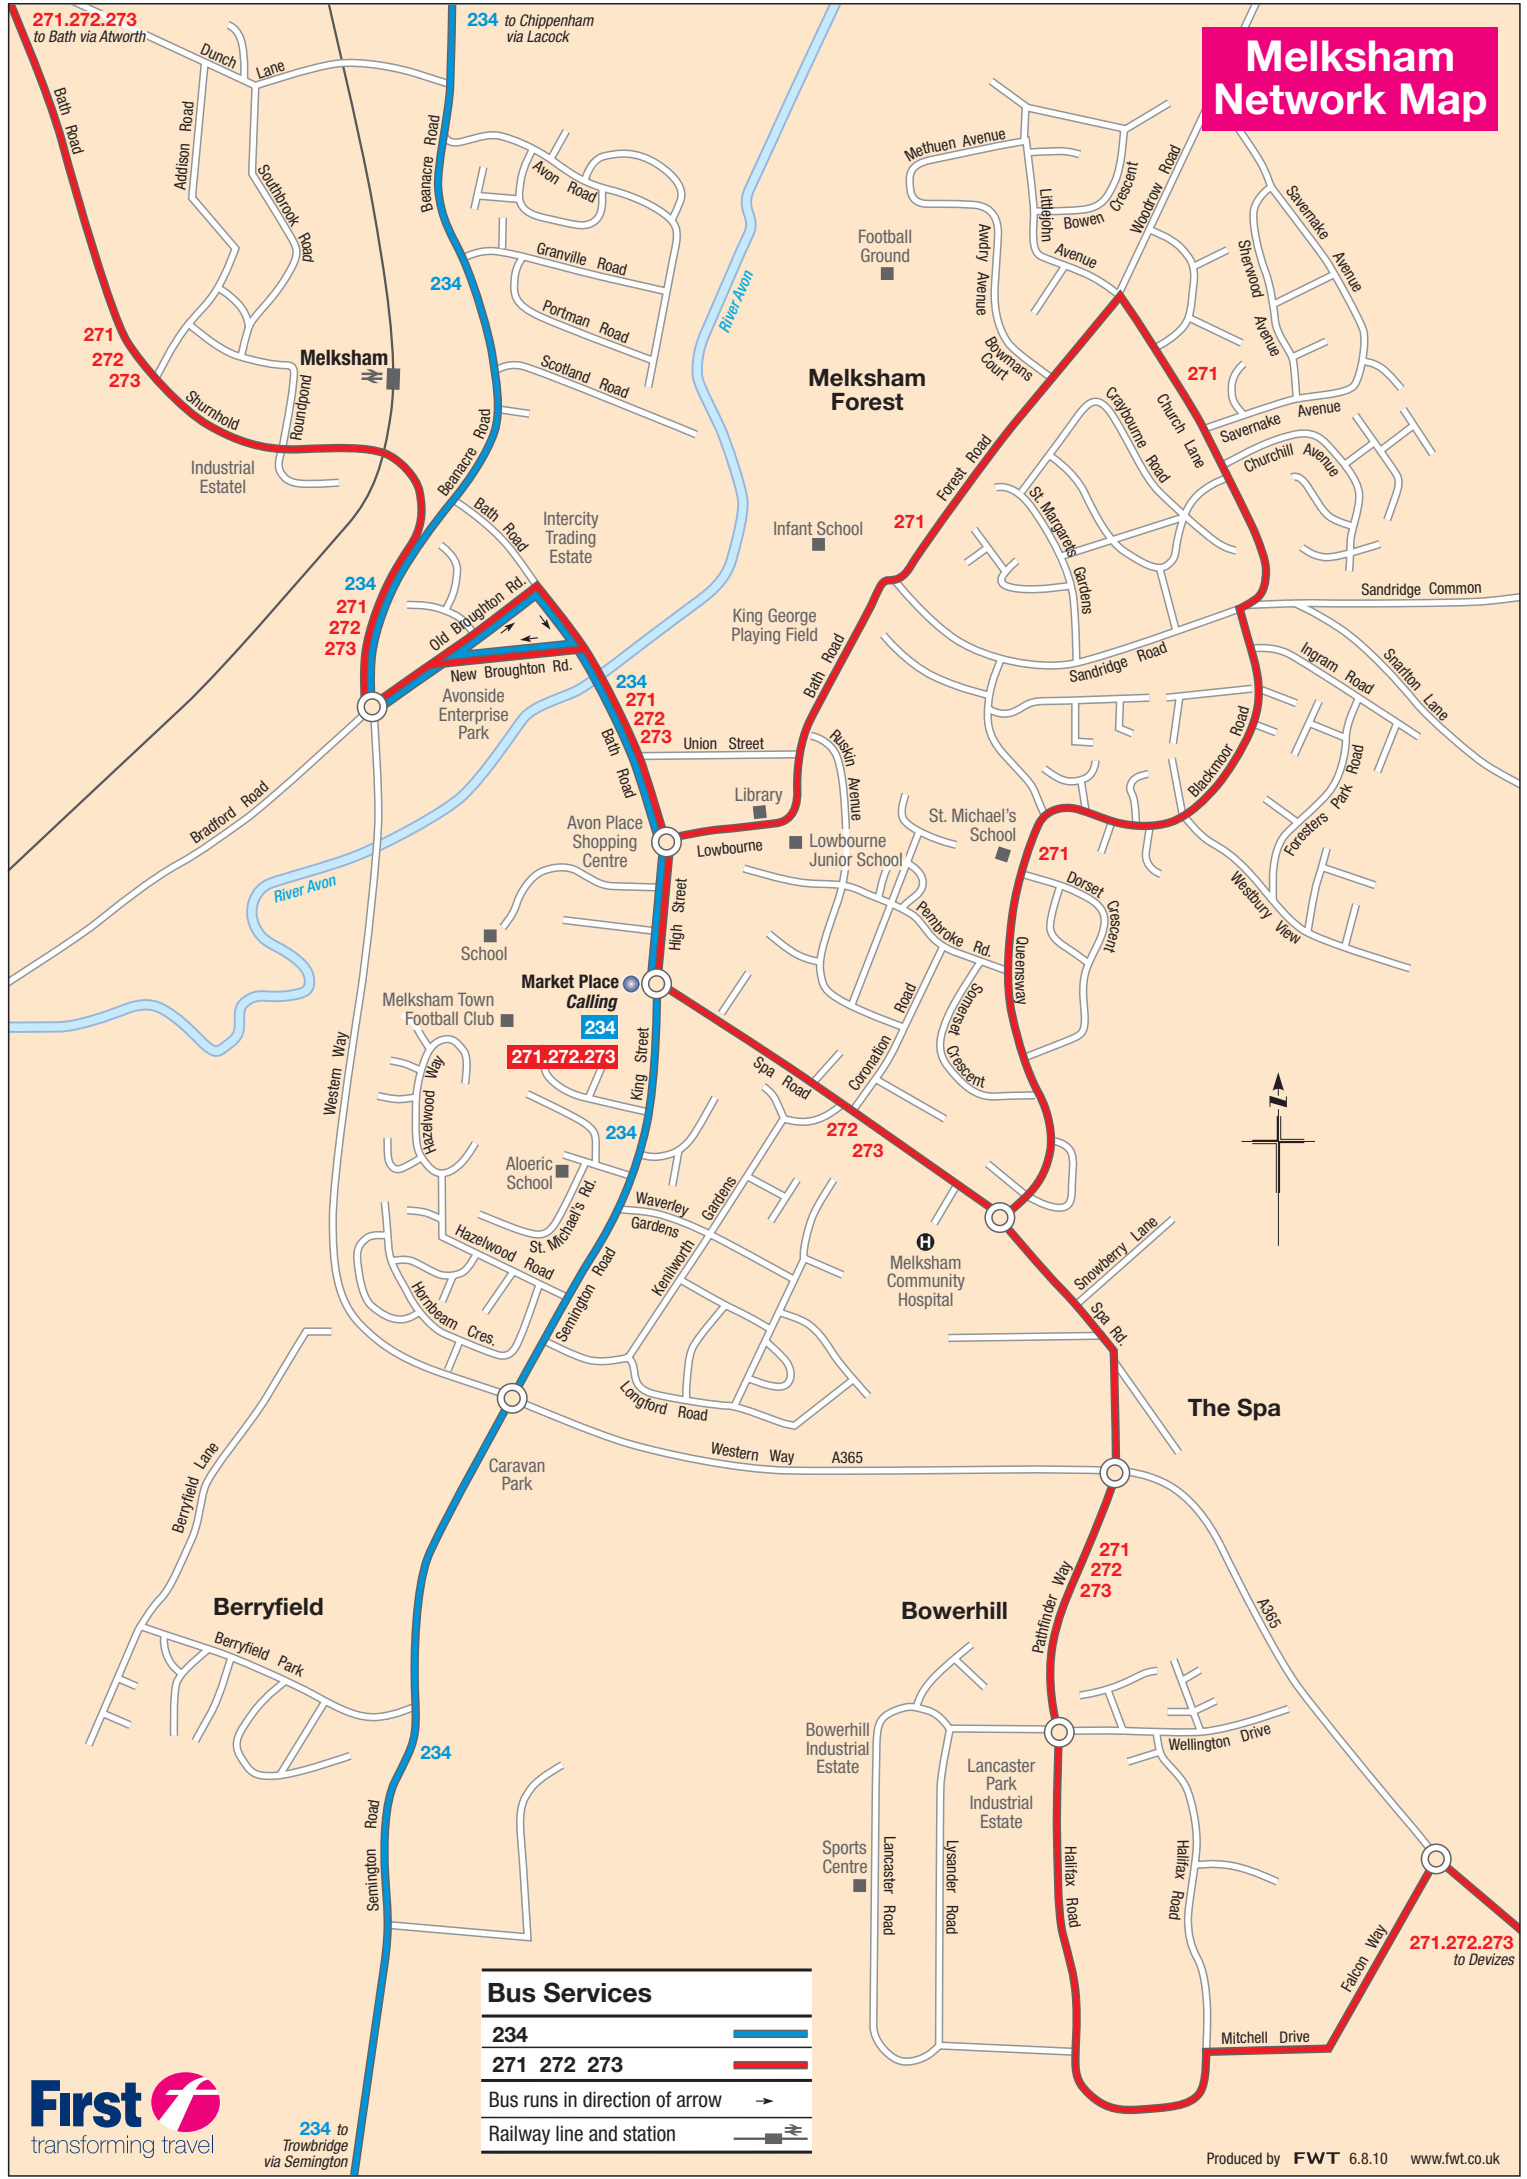

# Melksham Network Map

Bus Services	
234	
271 272 273	
Bus runs in direction of arrow	
Railway line and station	

234 to Trowbridge via Semington