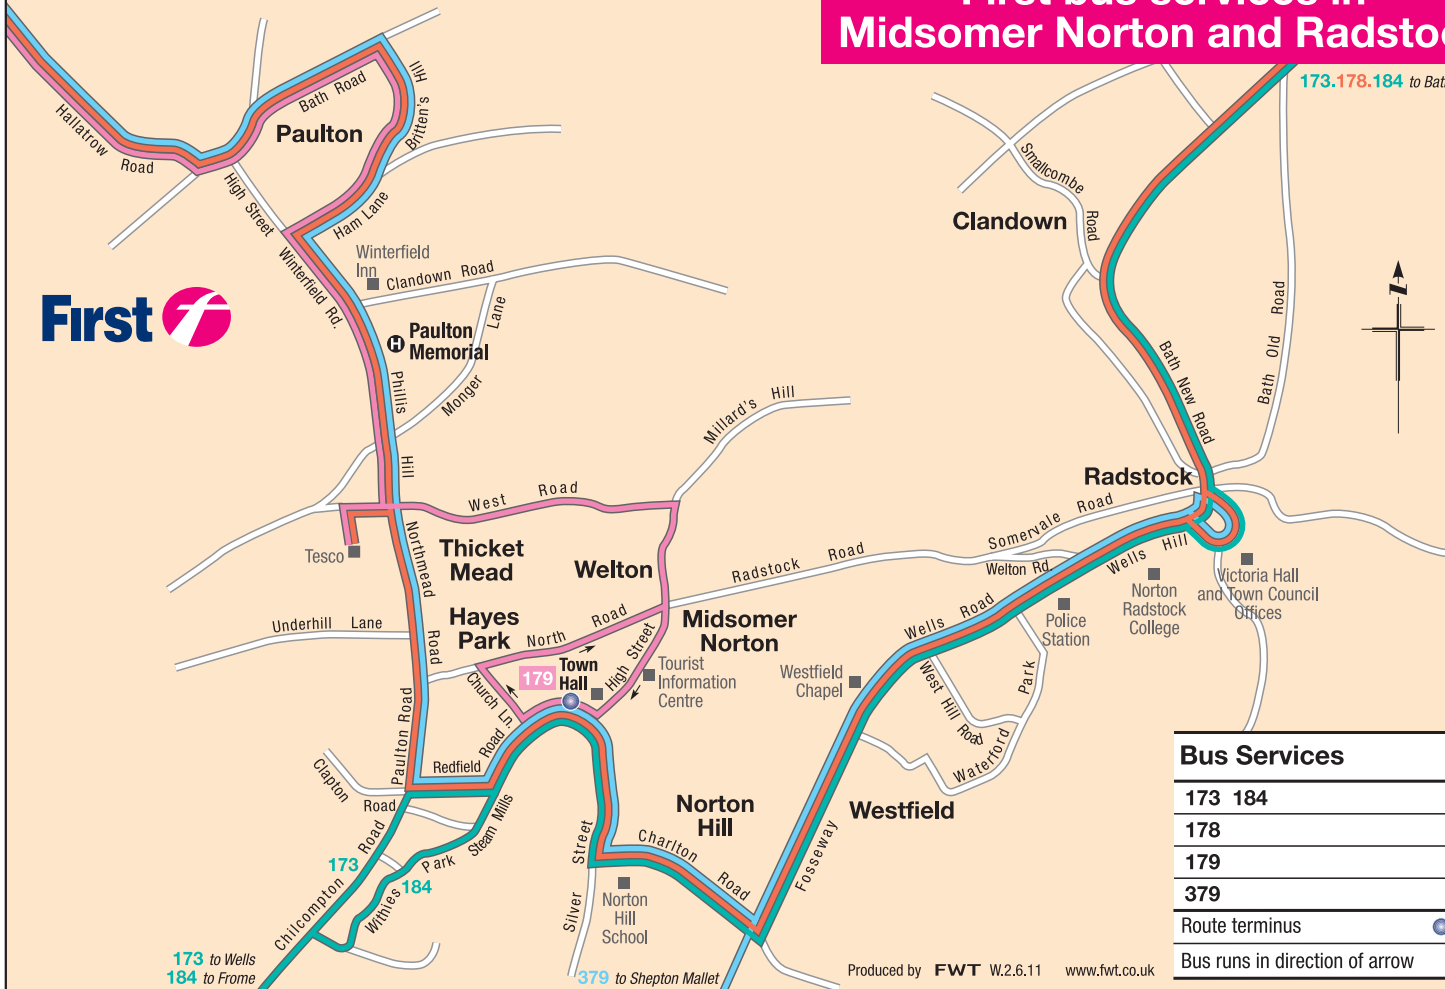

178.379 to Bristol
179 to Bath

First bus services in Midsomer Norton and Radstock

173.178.184 to Bath

Bus Services	
173 184	
178	
179	
379	
Route terminus	
Bus runs in direction of arrow	

173 to Wells
184 to Frome

379 to Shepton Mallet

Produced by FWT W.2.6.11 www.fwt.co.uk